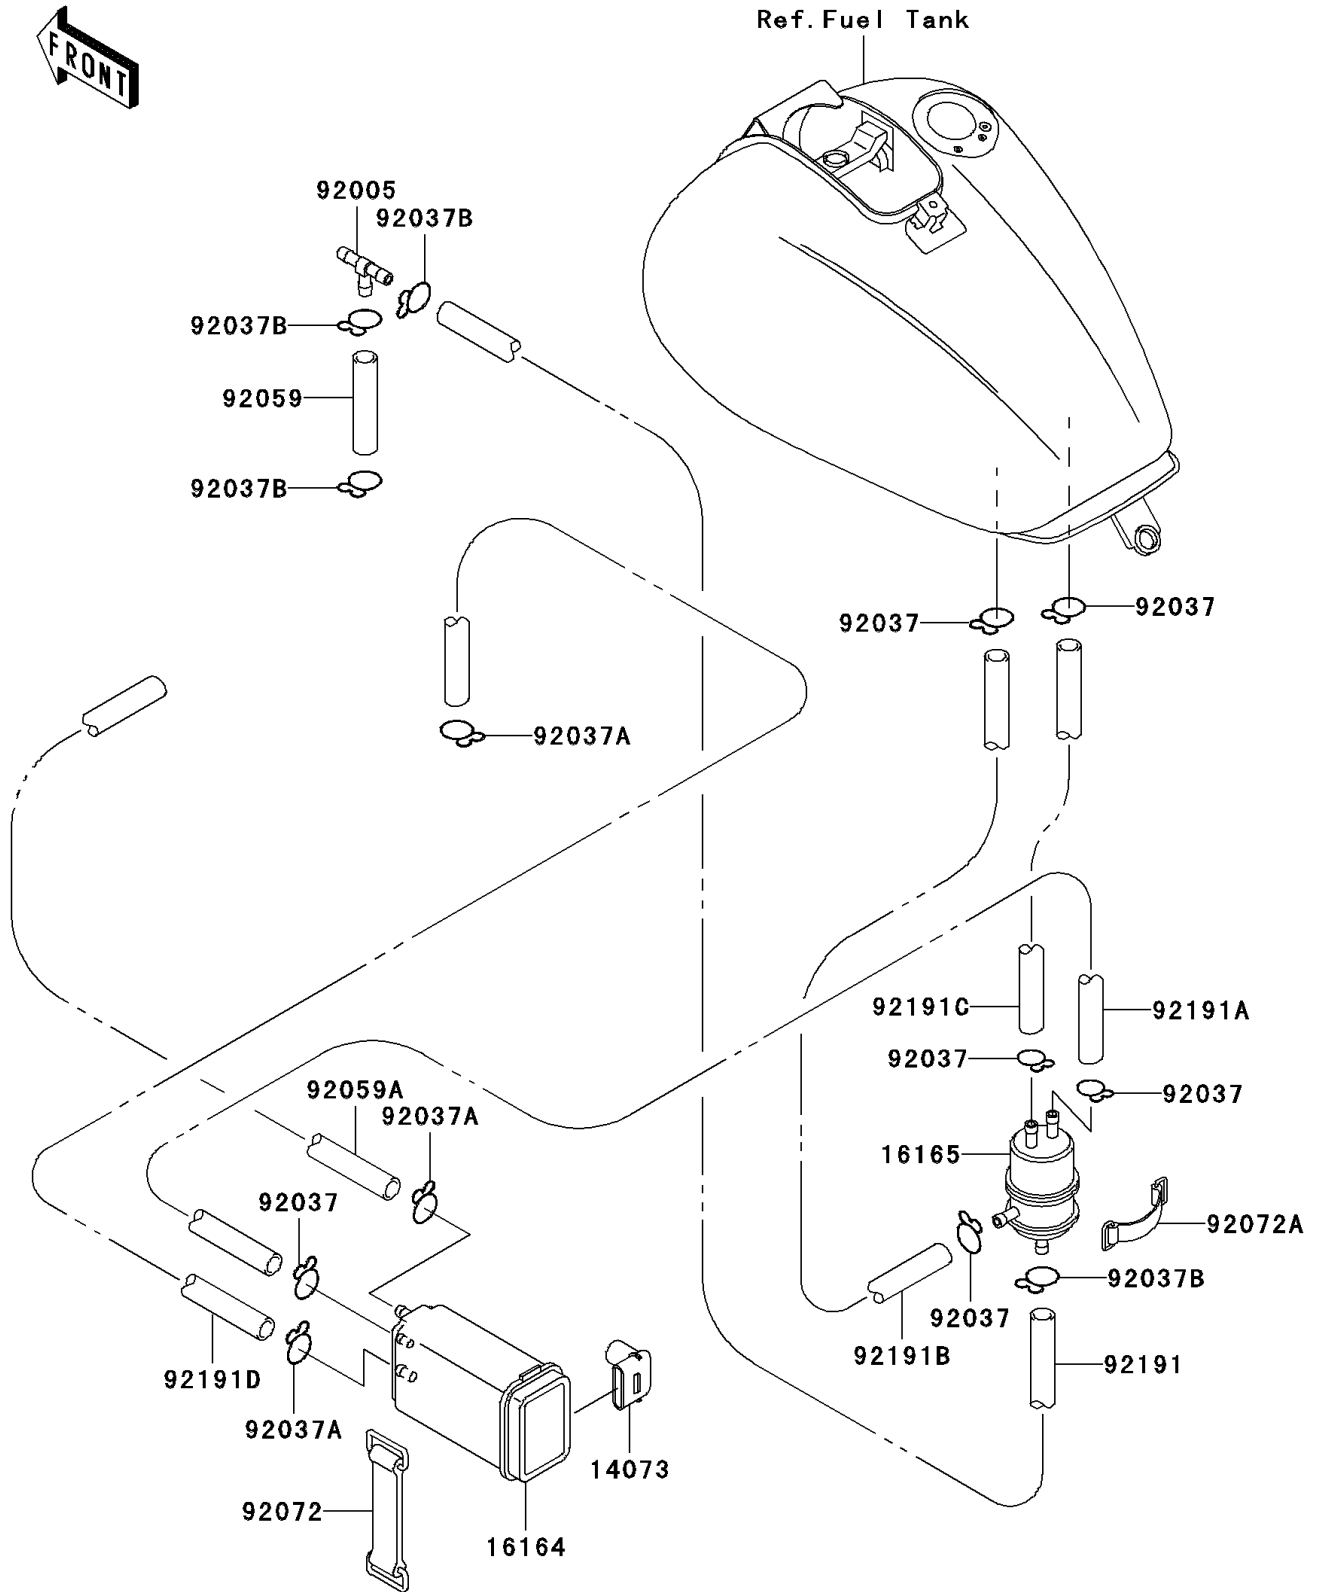

2004 Vulcan® 1500 Classic PARTS DIAGRAM

Fuel Evaporative System(CA)

E1650

2004 Vulcan® 1500 Classic PARTS LIST

Fuel Evaporative System(CA)

ITEM NAME	PART NUMBER	QUANTITY
DUCT,CANISTER (Ref # 14073)	14073-1219	1
CANISTER (Ref # 16164)	16164-1070	1
SEPARATOR (Ref # 16165)	16165-1001	1
FITTING,TUBE,T-TYPE (Ref # 92005)	92005-1017	1
CLAMP,TUBE (Ref # 92037)	92037-010	1
CLAMP,HOSE (Ref # 92037A)	92037-1104	1
CLAMP (Ref # 92037B)	92037-1712	1
TUBE,4X9X50 (Ref # 92059)	92059-1193	1
TUBE,7X12X740,GREEN (Ref # 92059A)	92059-1398	1
BAND,L=150 (Ref # 92072)	92072-1188	1
BAND,L=50 (Ref # 92072A)	92072-1419	1
TUBE,WHITE (Ref # 92191)	92191-1062	1
TUBE,5X8X232,BLUE (Ref # 92191A)	92191-1070	1
TUBE,TANK-SEPARATOR,RED (Ref # 92191B)	92191-1120	1
TUBE,TANK-SEPARATOR,BLUE (Ref # 92191C)	92191-1121	1
TUBE,L=520,YELLOW (Ref # 92191D)	92191-1267	1