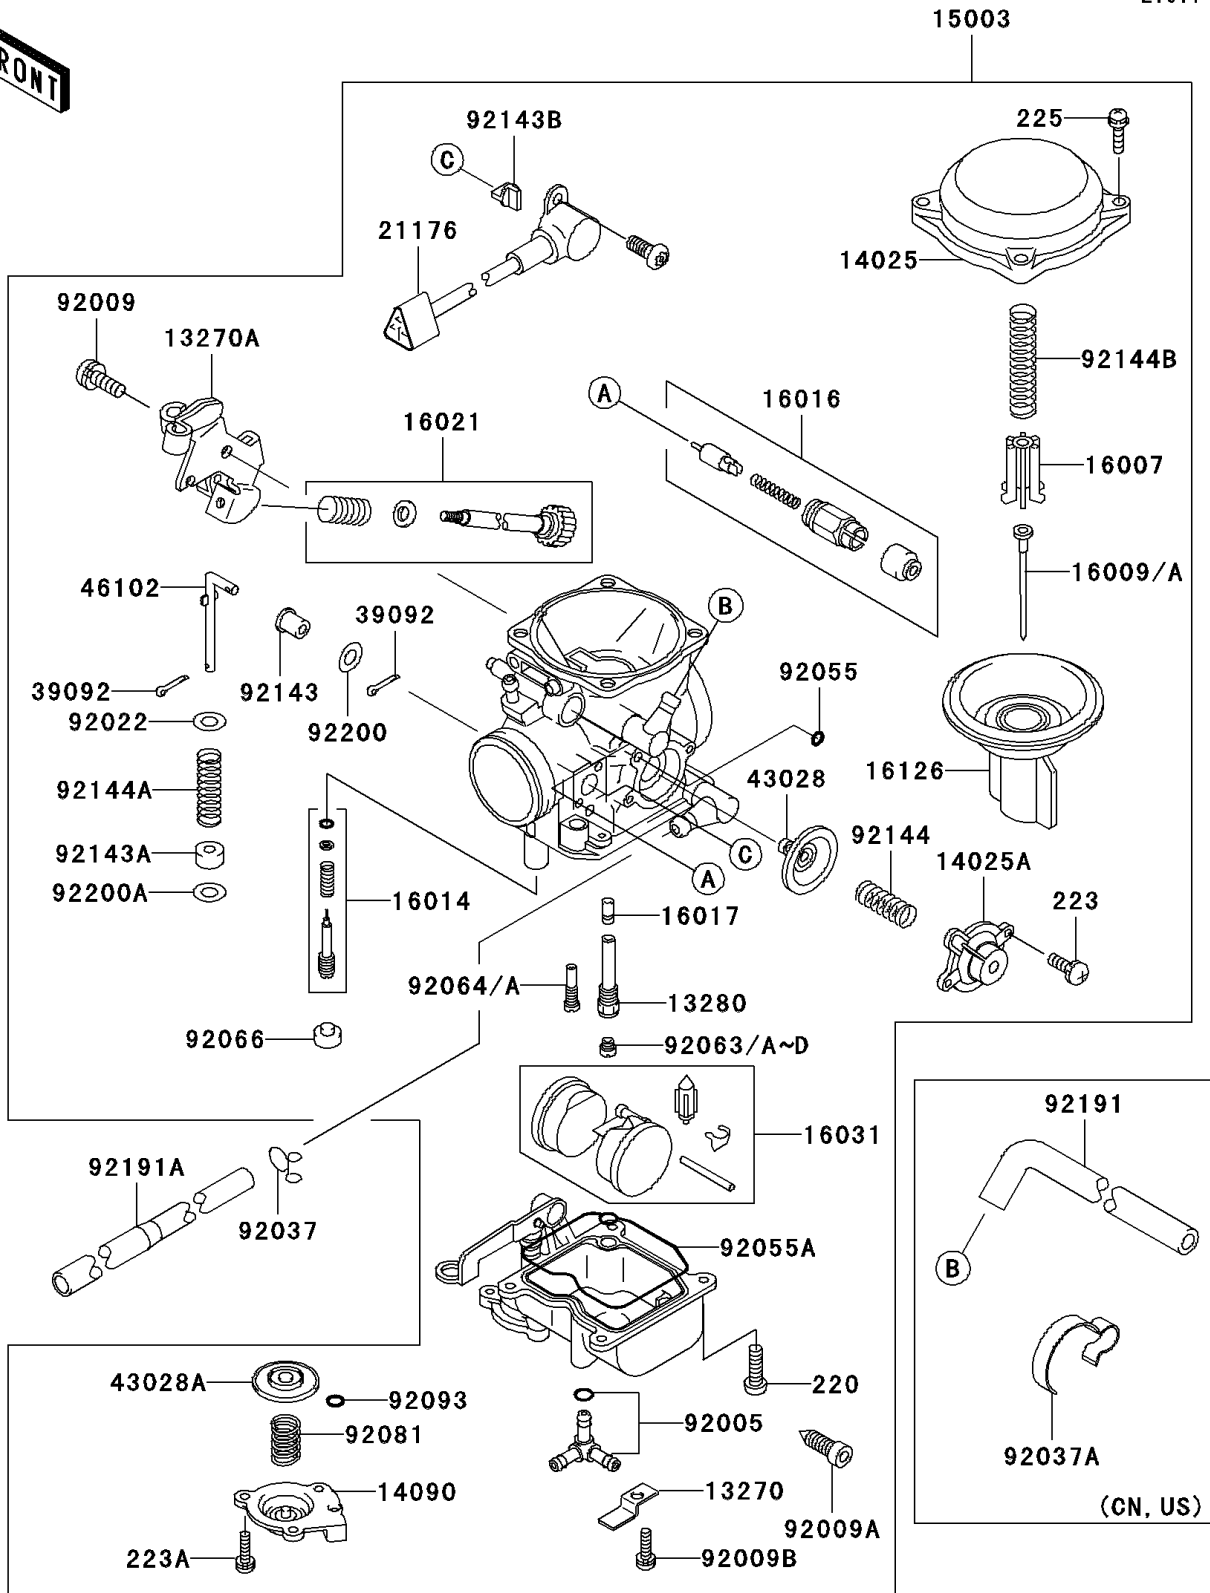

2004 Vulcan® 1500 Classic PARTS DIAGRAM

Carburetor

E1611

2004 Vulcan® 1500 Classic PARTS LIST

Carburetor

ITEM NAME	PART NUMBER	QUANTITY
PLATE,FITTING STAY (Ref # 13270)	13270-1286	1
PLATE (Ref # 13270A)	13270-1513	1
HOLDER,NEEDLE JET (Ref # 13280)	13280-1087	1
COVER,MIXING CHAMBER (Ref # 14025)	14025-1890	1
COVER,AIR CUT VALVE (Ref # 14025A)	14025-1903	1
COVER,ACCELERATOR (Ref # 14090)	14090-1635	1
CARBURETOR-ASSY (Ref # 15003)	15003-1380	1
SEAT-SPRING,DIAPHRAGM VALVE (Ref # 16007)	16007-1113	1
NEEDLE-JET,N2PY (Ref # 16009)	16009-1941	1
NEEDLE-JET,N5AM (Ref # 16009A)	16009-1995	1
SCREW-PILOT AIR (Ref # 16014)	16014-1082	1
PLUNGER (Ref # 16016)	16016-1087	1
JET-NEEDLE,01B38 (Ref # 16017)	16017-1276	1
SCREW-THROTTLE STOP (Ref # 16021)	16021-1219	1
FLOAT (Ref # 16031)	16031-1090	1
VALVE,VACUUM (Ref # 16126)	16126-1325	1
SENSOR (Ref # 21176)	21176-1078	1
PIN-HAIR (Ref # 39092)	39092-1058	1
DIAPHRAGM,5.9MM,AIR CUT VALVE (Ref # 43028)	43028-1053	1
DIAPHRAGM (Ref # 43028A)	43028-1077	1
ROD,ACCELERATOR PUMP (Ref # 46102)	46102-1400	1
FITTING (Ref # 92005)	92005-1350	1
SCREW,5X10 (Ref # 92009)	92009-1365	1
SCREW,DRAIN,M6X0.75 (Ref # 92009A)	92009-1551	1
SCREW,4X8 (Ref # 92009B)	92009-1704	1
WASHER,PLAIN,STOP SPRING (Ref # 92022)	92022-1480	1
CLAMP,TUBE (Ref # 92037)	92037-1531	1
RING-O (Ref # 92055)	92055-1245	1
RING-O,FLOAT CHAMBER (Ref # 92055A)	92055-1518	1