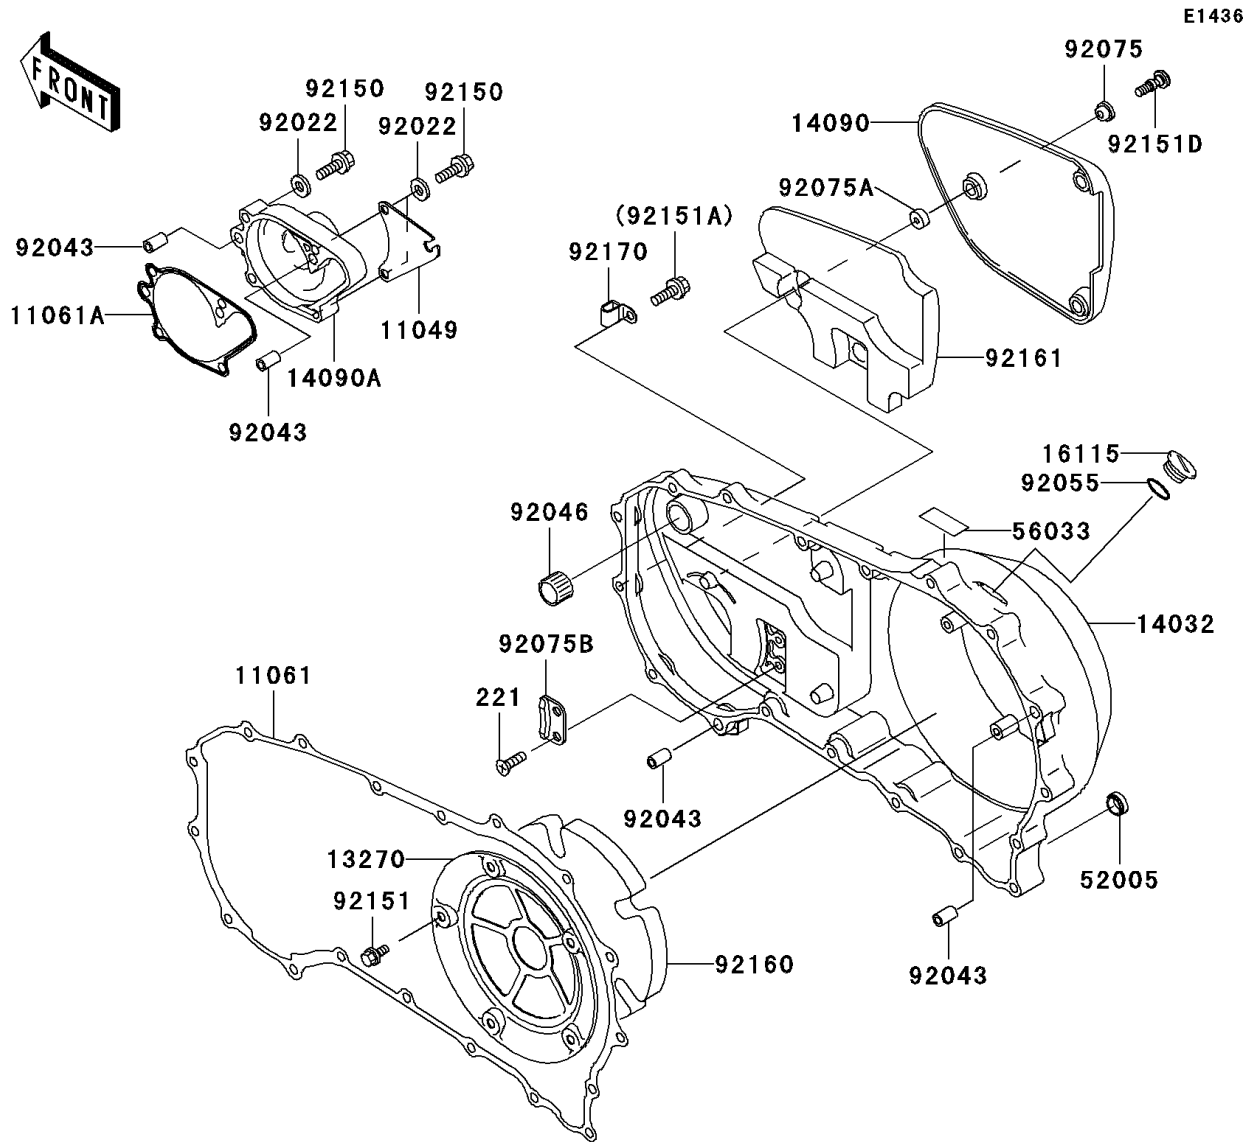

## 2004 Vulcan® 1500 Classic PARTS DIAGRAM

Right Engine Cover(s)

## 2004 Vulcan® 1500 Classic PARTS LIST

Right Engine Cover(s)

ITEM NAME	PART NUMBER	QUANTITY
SCREW-CSK-CROS,6X12 (Ref # 221)	221B0612	1
BRACKET (Ref # 11049)	11049-1789	1
GASKET,CLUTCH COVER (Ref # 11061)	11061-1081	1
GASKET,WATER PUMP COVER (Ref # 11061A)	11061-1172	1
PLATE (Ref # 13270)	13270-1592	1
COVER-CLUTCH (Ref # 14032)	14032-1493	1
COVER,CLUTCH OUTER (Ref # 14090)	14090-1678	1
COVER,WATER PUMP (Ref # 14090A)	14090-1932	1
CAP-OIL FILLER (Ref # 16115)	16115-1063	1
GAUGE,OIL LEVEL (Ref # 52005)	52005-1009	1
LABEL-MANUAL,OIL CAPACITY (Ref # 56033)	56033-1156	1
WASHER,6.1X12X1 (Ref # 92022)	92022-077	1
PIN,6.2X8X14 (Ref # 92043)	92043-1263	1
BEARING-NEEDLE,HK1212 (Ref # 92046)	92046-1163	1
RING-O,31.7X2.4 (Ref # 92055)	92055-049	1
DAMPER (Ref # 92075)	92075-1855	1
DAMPER (Ref # 92075A)	92075-1856	1
DAMPER (Ref # 92075B)	92075-1905	1
BOLT,6X30 (Ref # 92150)	92150-1021	1
BOLT,6X10 (Ref # 92151)	92151-1064	1
BOLT,6X25 (Ref # 92151A)	92151-1130	1
BOLT,6X30 (Ref # 92151B)	92151-1134	1
BOLT,6X35 (Ref # 92151C)	92151-1135	1
BOLT,L=22.5 (Ref # 92151D)	92151-1273	1
DAMPER (Ref # 92160)	92160-1716	1
DAMPER (Ref # 92161)	92161-1139	1
CLAMP (Ref # 92170)	92170-1804	1