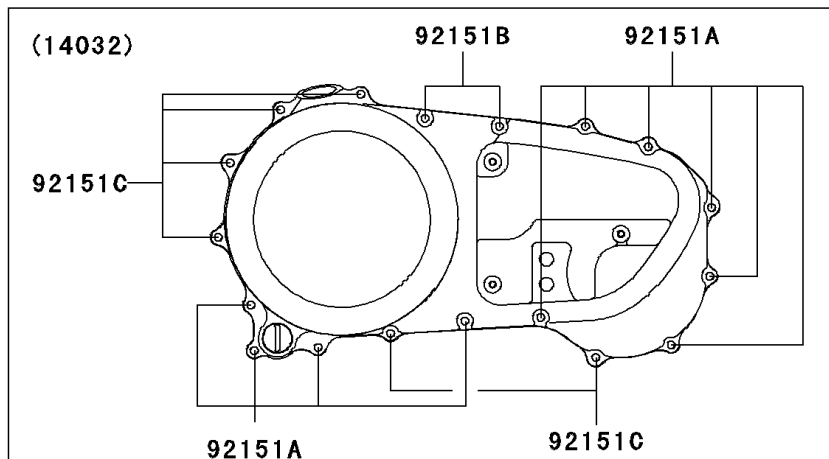

## 2004 Vulcan® 1500 Classic PARTS DIAGRAM

Right Engine Cover(s)

## 2004 Vulcan® 1500 Classic PARTS LIST

Right Engine Cover(s)

ITEM NAME	PART NUMBER	QUANTITY
SCREW-CSK-CROS,6X12 (Ref # 221)	221B0612	1
BRACKET (Ref # 11049)	11049-1789	1
GASKET,CLUTCH COVER (Ref # 11061)	11061-1081	1
GASKET,WATER PUMP COVER (Ref # 11061A)	11061-1172	1
PLATE (Ref # 13270)	13270-1592	1
COVER-CLUTCH (Ref # 14032)	14032-1493	1
COVER,CLUTCH OUTER (Ref # 14090)	14090-1678	1
COVER,WATER PUMP (Ref # 14090A)	14090-1932	1
CAP-OIL FILLER (Ref # 16115)	16115-1063	1
GAUGE,OIL LEVEL (Ref # 52005)	52005-1009	1
LABEL-MANUAL,OIL CAPACITY (Ref # 56033)	56033-1156	1
WASHER,6.1X12X1 (Ref # 92022)	92022-077	1
PIN,6.2X8X14 (Ref # 92043)	92043-1263	1
BEARING-NEEDLE,HK1212 (Ref # 92046)	92046-1163	1
RING-O,31.7X2.4 (Ref # 92055)	92055-049	1
DAMPER (Ref # 92075)	92075-1855	1
DAMPER (Ref # 92075A)	92075-1856	1
DAMPER (Ref # 92075B)	92075-1905	1
BOLT,6X30 (Ref # 92150)	92150-1021	1
BOLT,6X10 (Ref # 92151)	92151-1064	1
BOLT,6X25 (Ref # 92151A)	92151-1130	1
BOLT,6X30 (Ref # 92151B)	92151-1134	1
BOLT,6X35 (Ref # 92151C)	92151-1135	1
BOLT,L=22.5 (Ref # 92151D)	92151-1273	1
DAMPER (Ref # 92160)	92160-1716	1
DAMPER (Ref # 92161)	92161-1139	1
CLAMP (Ref # 92170)	92170-1804	1