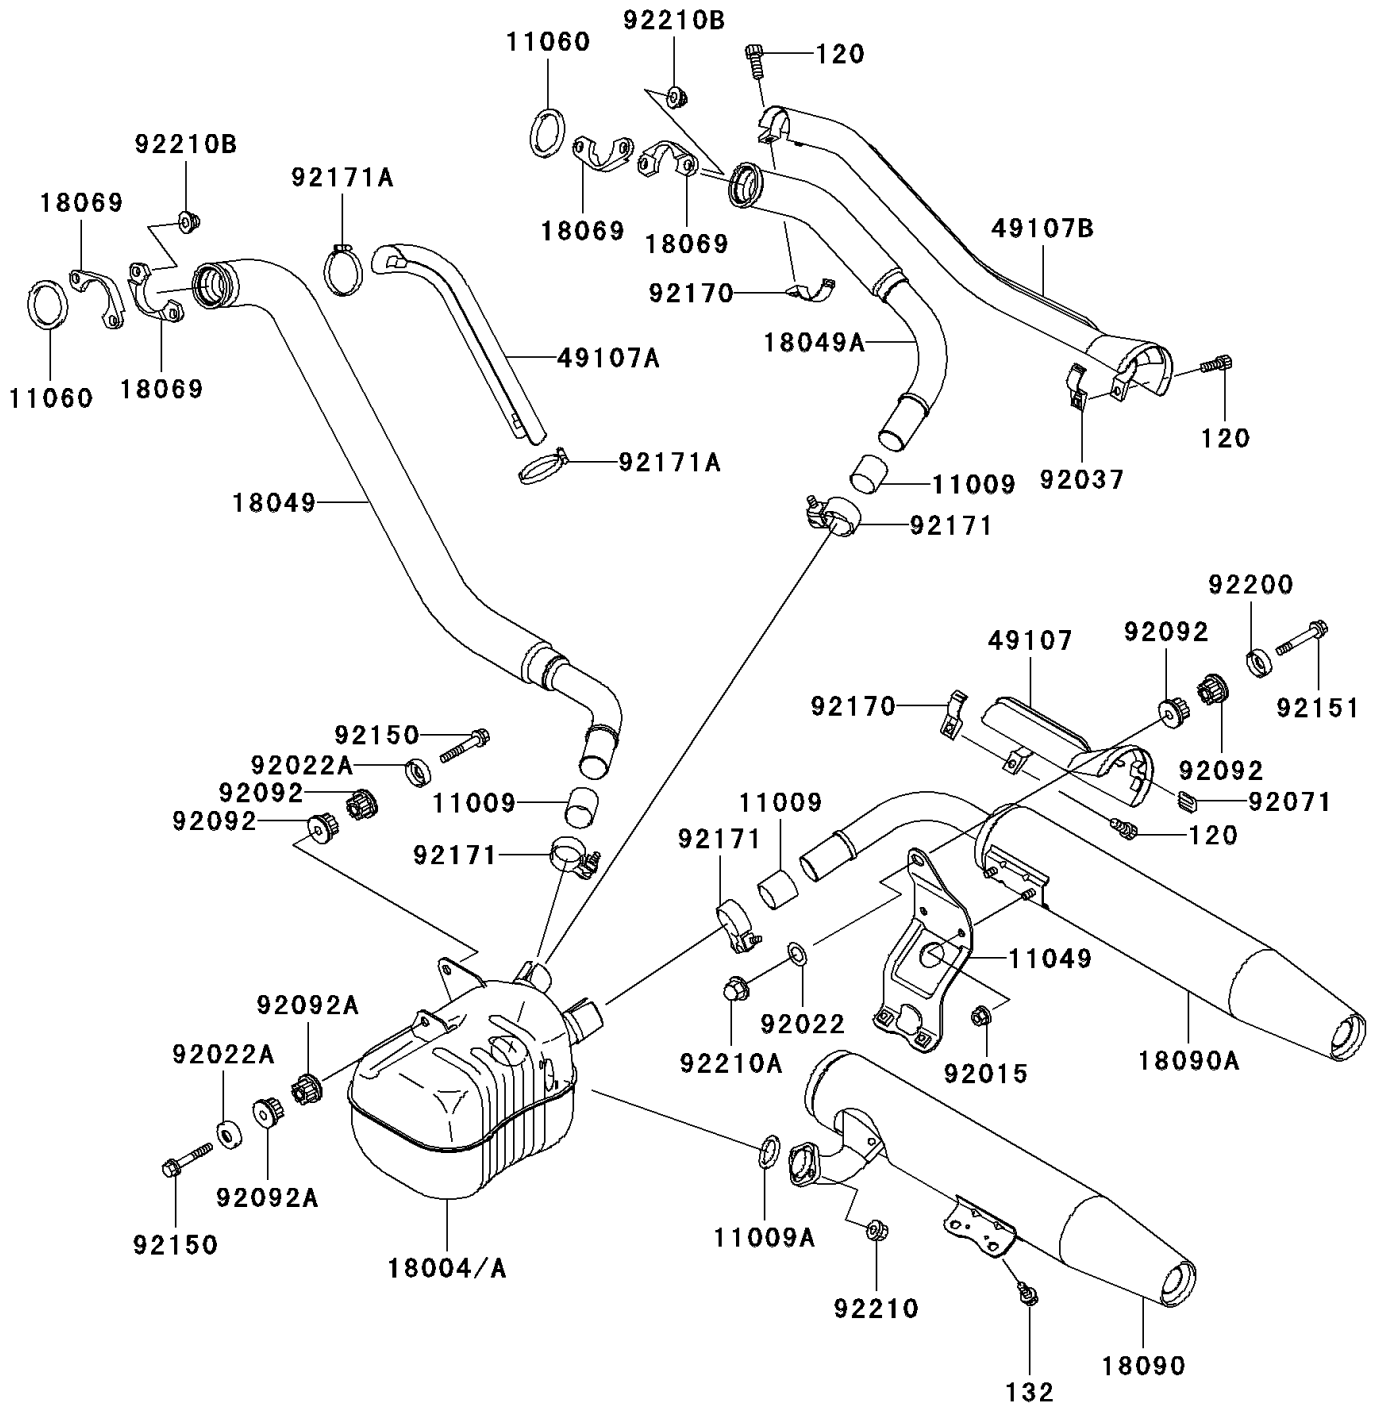

## 2004 Vulcan® 1500 Classic PARTS DIAGRAM

Muffler(s)

E1140

## 2004 Vulcan® 1500 Classic PARTS LIST

Muffler(s)

ITEM NAME	PART NUMBER	QUANTITY
BOLT-SOCKET (Ref # 120)	120Z0620	1
BOLT-FLANGED-SMALL (Ref # 132)	132E0814	1
GASKET,MUFFLER CONNECTING (Ref # 11009)	11009-1865	1
GASKET,EXHAUST HOLDER (Ref # 11009A)	11009-1894	1
BRACKET,MUFFLER (Ref # 11049)	11049-1540	1
GASKET,EXHAUST PIPE (Ref # 11060)	11060-1119	1
PIPE-EXHAUST,FR (Ref # 18049)	18049-1887	1
PIPE-EXHAUST,RR (Ref # 18049A)	18049-1888	1
HOLDER-EXHAUST PIPE (Ref # 18069)	18069-1161	1
BODY-COMP-MUFFLER,FR,LWR (Ref # 18090)	18090-1652	1
BODY-COMP-MUFFLER,RR,UPP (Ref # 18090A)	18090-1653	1
COVER-EXHAUST PIPE,MUFFLER,RH (Ref # 49107)	49107-1103	1
COVER-EXHAUST PIPE (Ref # 49107A)	49107-1115	1
COVER-EXHAUST PIPE,RR (Ref # 49107B)	49107-1156	1
NUT,8MM (Ref # 92015)	92015-1936	1
WASHER,10.5X26X2.3 (Ref # 92022)	92022-044	1
WASHER,10.5X30X2.3,BLACK (Ref # 92022A)	92022-1302	1
CLAMP,EXHAUST PIPE COVER (Ref # 92037)	92037-1613	1
GROMMET (Ref # 92071)	92071-1226	1
BUSHING-RUBBER,MUFFLER (Ref # 92092)	92092-1013	1
BUSHING-RUBBER (Ref # 92092A)	92092-1081	1
BOLT,10X55 (Ref # 92150)	92150-1749	1
BOLT,FLANGED,10X57 (Ref # 92151)	92151-1332	1
CLAMP (Ref # 92170)	92170-1645	1
CLAMP,CHAMBER-MUFFLER (Ref # 92171)	92171-0062	1
CLAMP (Ref # 92171A)	92171-0137	1
WASHER,10.5X36X2 (Ref # 92200)	92200-1664	1
NUT,8MM (Ref # 92210)	92210-0076	1
NUT,CAP,10MM (Ref # 92210A)	92210-1121	1

## 2004 Vulcan® 1500 Classic PARTS LIST

Muffler(s)

ITEM NAME	PART NUMBER	QUANTITY
NUT,CAP,8MM (Ref # 92210B)	92210-1132	1
CHAMBER-PREMUFFLER (Ref # 18004)	18004-1091	1
CHAMBER-PREMUFFLER (Ref # 18004A)	18004-1094	1