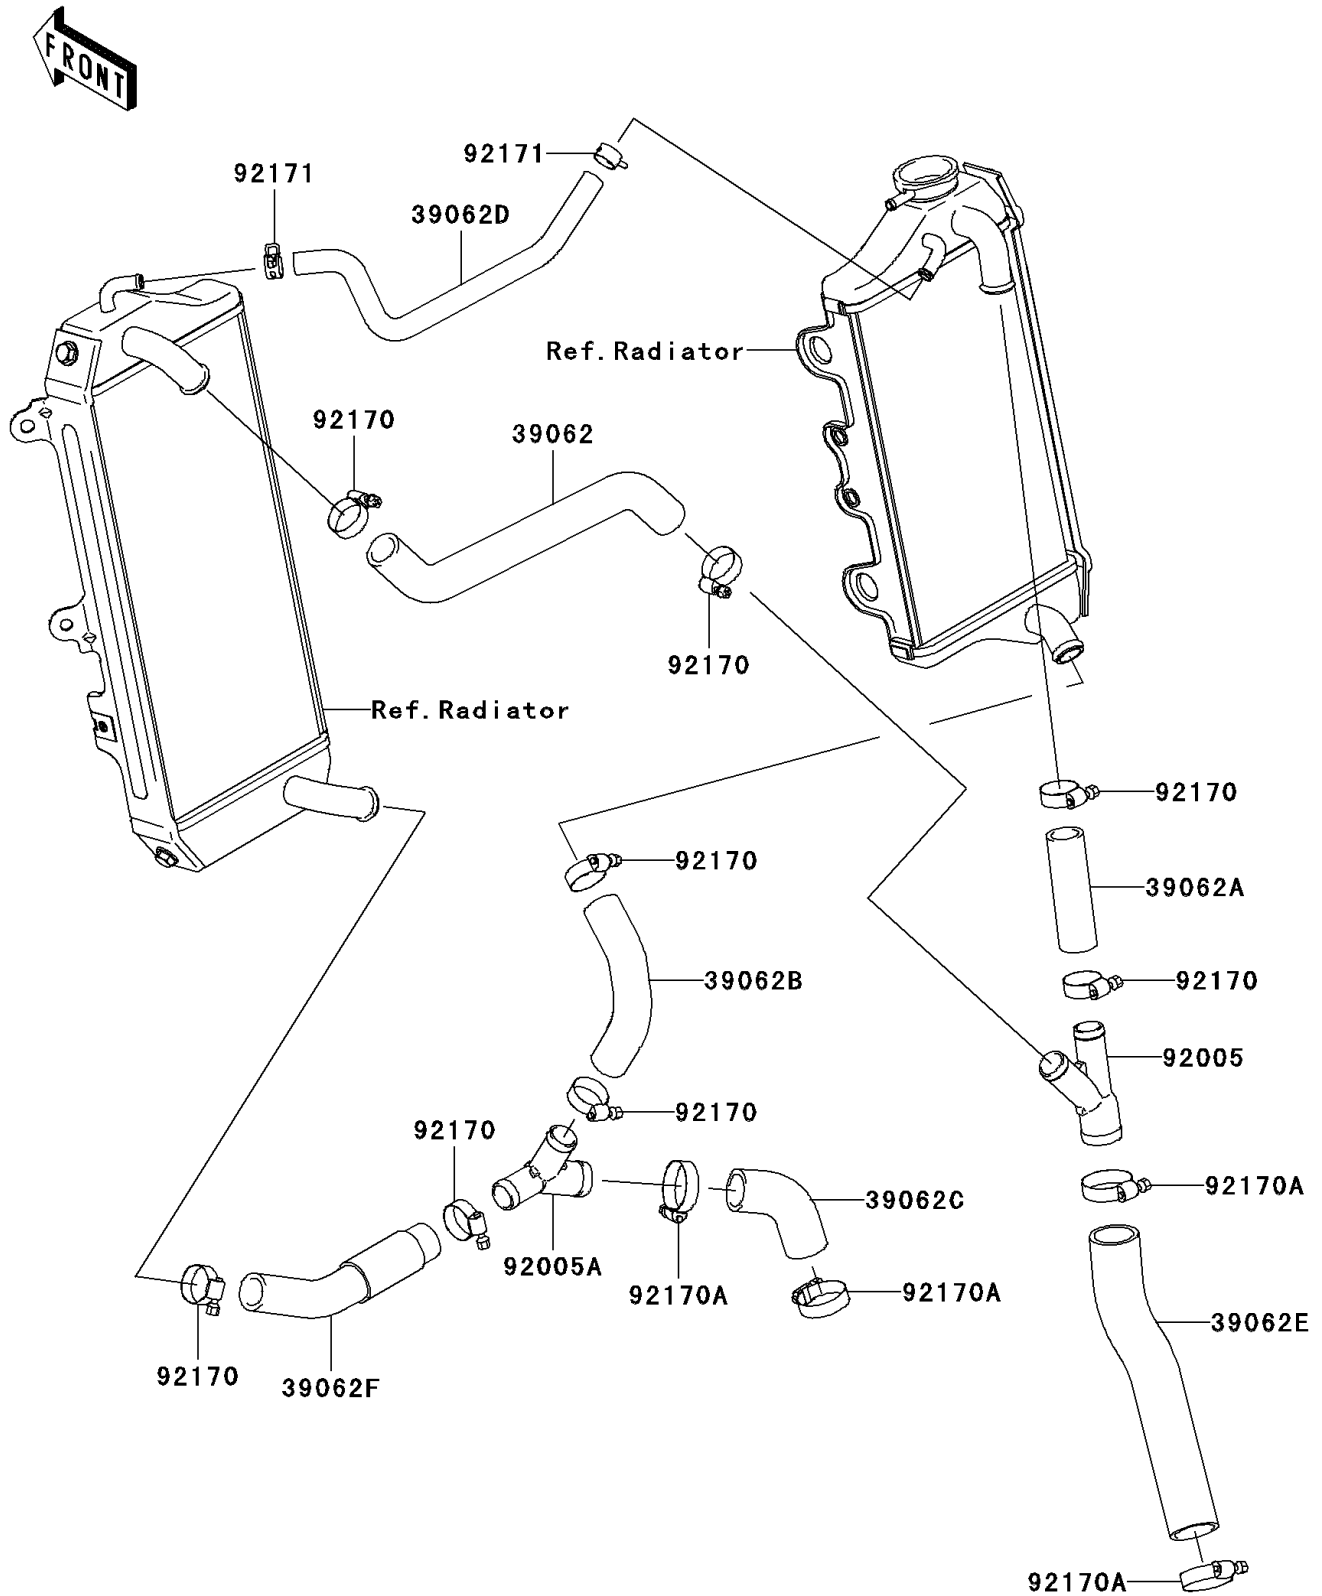

2008 KLX™450R PARTS DIAGRAM

Water Pipe

E3037

2008 KLX™450R PARTS LIST

Water Pipe

ITEM NAME	PART NUMBER	QUANTITY
HOSE-COOLING,FIT.-RAD. LH UPP (Ref # 39062)	39062-0084	1
HOSE-COOLING,FIT.-RAD. RH UPP (Ref # 39062A)	39062-0085	1
HOSE-COOLING,RAD.RH LOW-FIT. (Ref # 39062B)	39062-0087	1
HOSE-COOLING,W/P-FIT. (Ref # 39062C)	39062-0088	1
HOSE-COOLING,RAD. LH-RAD. RH (Ref # 39062D)	39062-0089	1
HOSE-COOLING,HEAD-FIT. (Ref # 39062E)	39062-0216	1
HOSE-COOLING,RAD.LH LOW-FIT. (Ref # 39062F)	39062-0224	1
FITTING,3WAY,HEAD-RAD (Ref # 92005)	92005-0066	1
FITTING,3WAY,RAD-W/P (Ref # 92005A)	92005-0067	1
CLAMP,HOSE,26MM (Ref # 92170)	92170-1077	1
CLAMP,HOSE,32MM (Ref # 92170A)	92170-1286	1
CLAMP,CLIP,12.5MM (Ref # 92171)	92171-0372	1