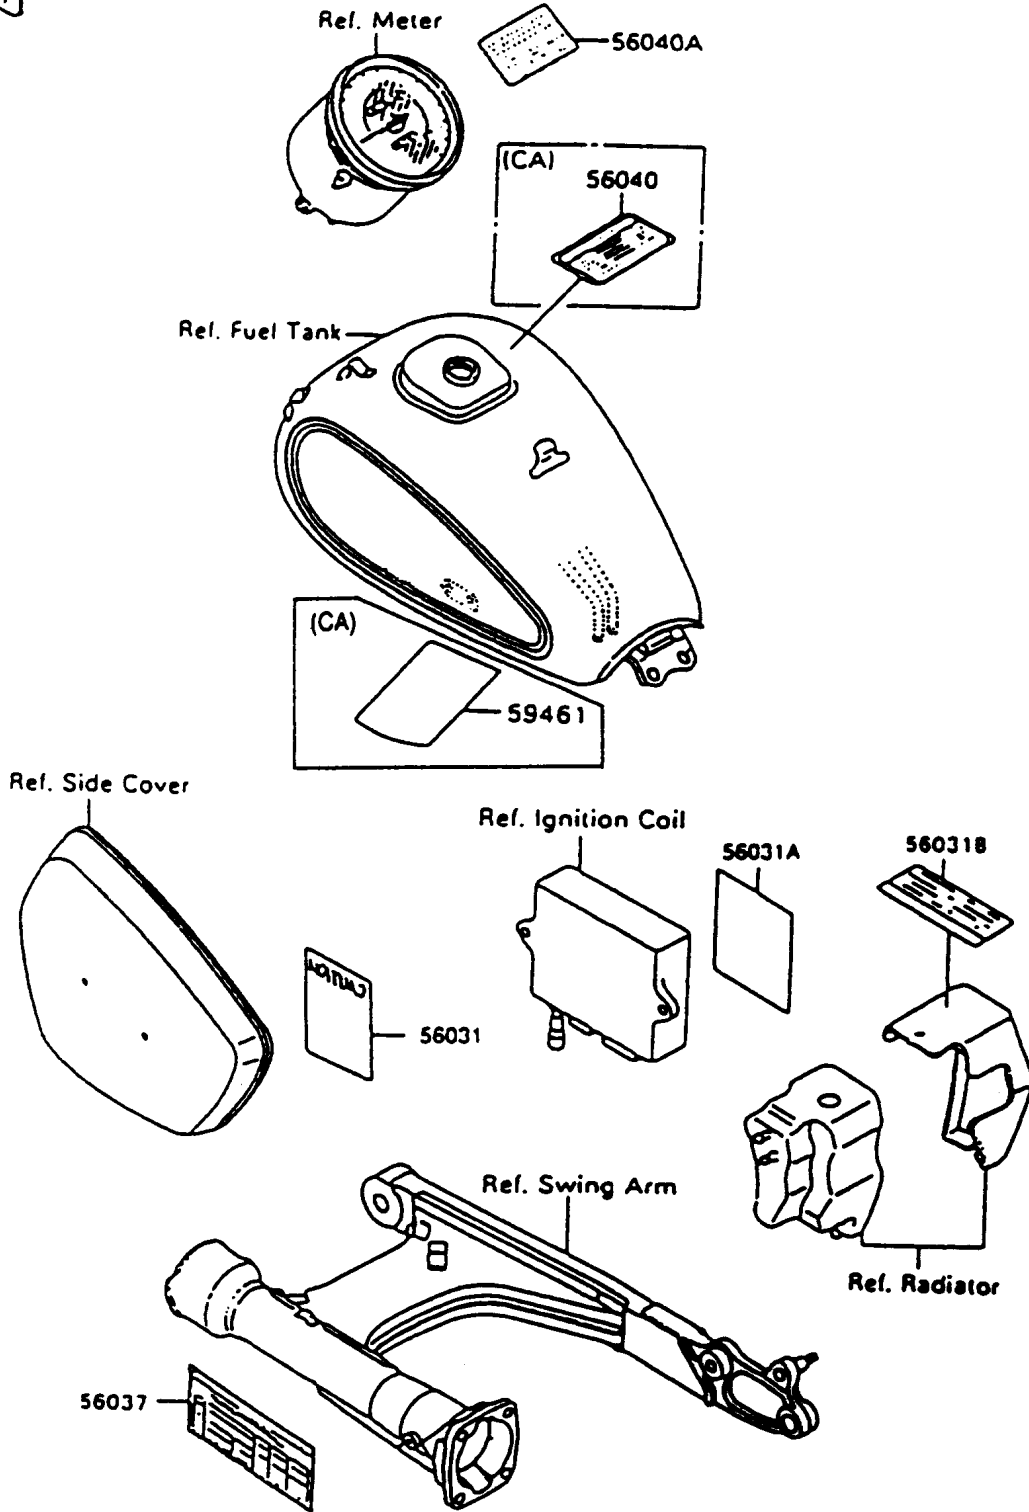

1996 Vulcan® 1500 L PARTS DIAGRAM

Labels

F2860

1996 Vulcan® 1500 L PARTS LIST

Labels

| ITEM NAME | PART NUMBER | QUANTITY |
|---|-------------|----------|
| LABEL-MANUAL,BATTERY VENT (Ref # 56031) | 56031-1560 | 1 |
| LABEL-MANUAL,DAILY SAFETY (Ref # 56031A) | 56031-1863 | 1 |
| LABEL-MANUAL,OIL&OIL FILTER (Ref # 56031B) | 56031-1901 | 1 |
| LABEL-SPECIFICATION,TIRE&LOAD (Ref # 56037) | 56037-1699 | 1 |
| LABEL-WARNING,BREAK IN CAUTION (Ref # 56040A) | 56040-1220 | 1 |
| LABEL-WARNING,EVAPO (Ref # 56040) | 56040-1121 | 1 |
| LABEL-CERTIFICATION,EVAPO ROUT (Ref # 59461) | 59461-1921 | 1 |