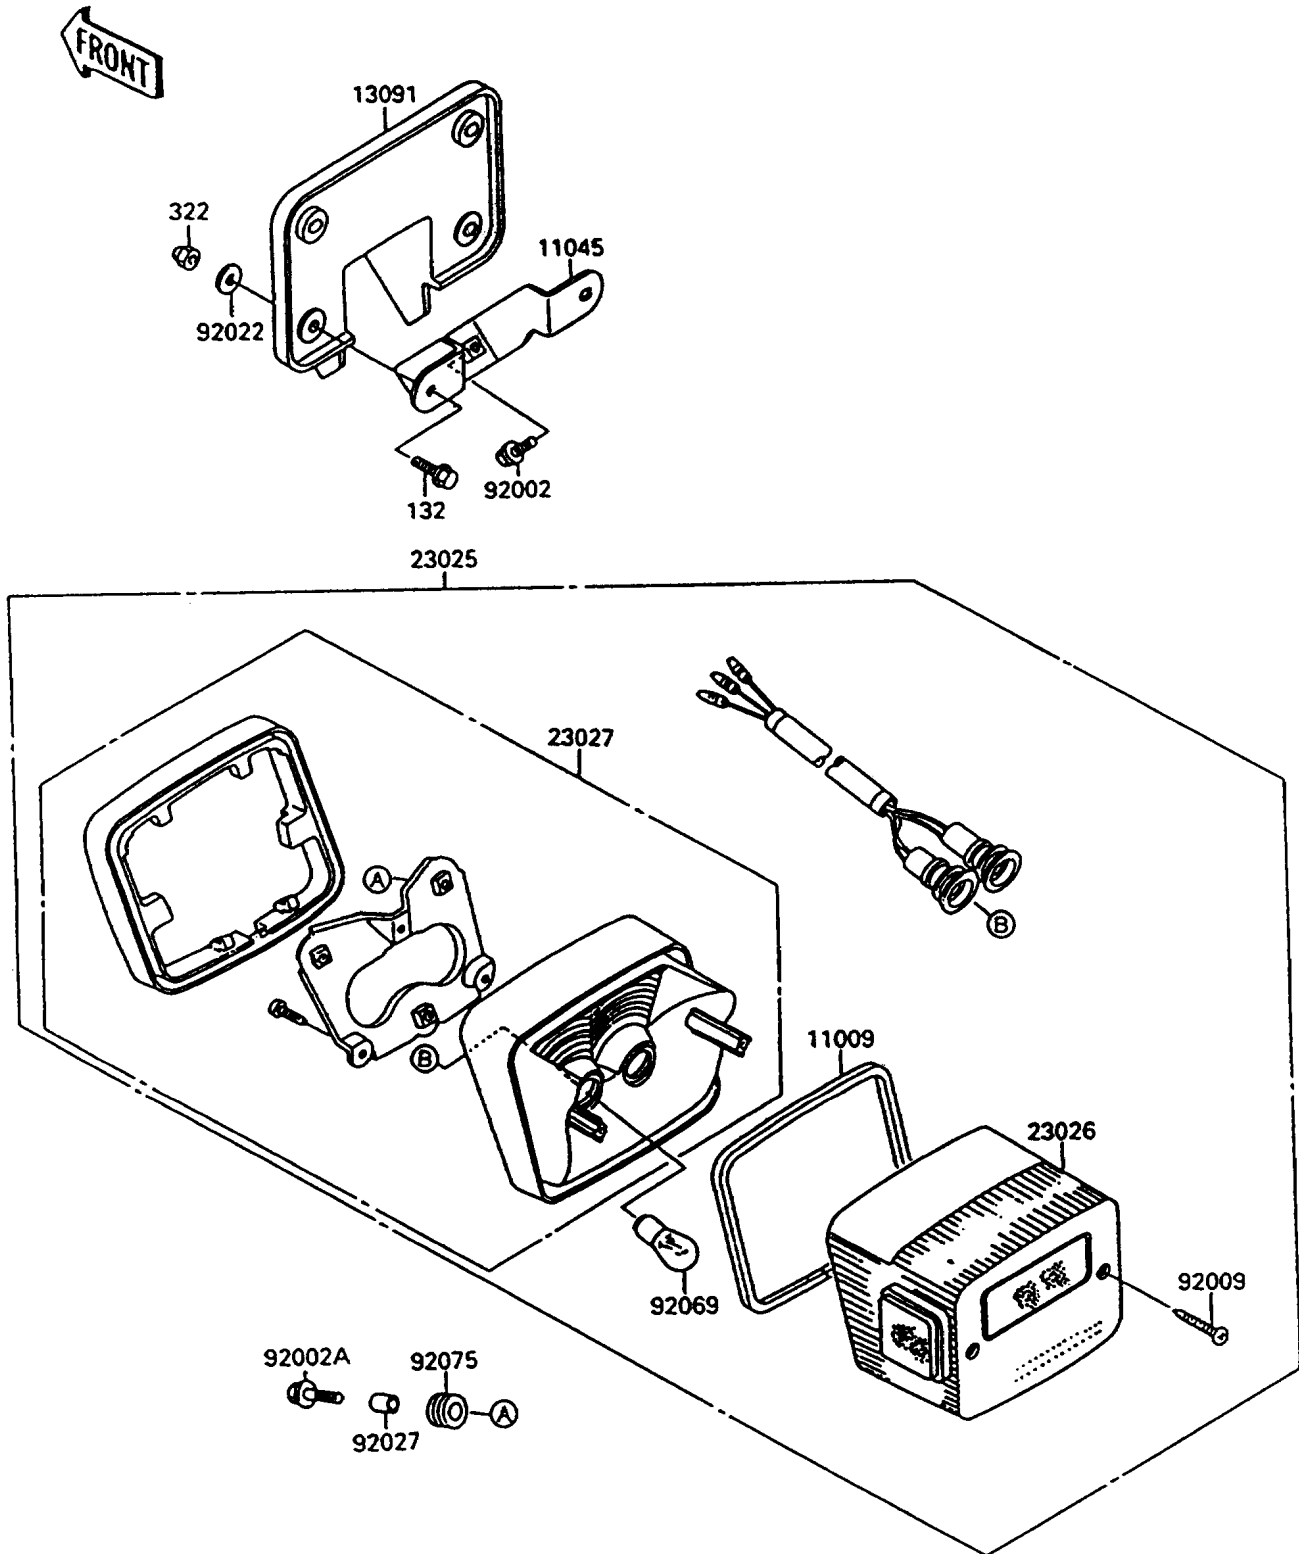

1996 Vulcan® 1500 L PARTS DIAGRAM

Taillight(s)

F2720

1996 Vulcan® 1500 L PARTS LIST

Taillight(s)

ITEM NAME	PART NUMBER	QUANTITY
BOLT-FLANGED-SMALL (Ref # 132)	132J0614	1
NUT-CAP,6MM,BLACK (Ref # 322)	322C0600	1
GASKET,TAIL LAMP LENS (Ref # 11009)	11009-1660	1
BRACKET,LICENSE PLATE (Ref # 11045)	11045-1582	1
HOLDER,LICENSE PLATE (Ref # 13091)	13091-1480	1
LAMP-TAIL (Ref # 23025)	23025-1165	1
LENS,TAIL LAMP (Ref # 23026)	23026-1087	1
BODY-COMP-TAIL LAMP (Ref # 23027)	23027-1084	1
BOLT,6X14 (Ref # 92002)	92002-1218	1
BOLT,6X22 (Ref # 92002A)	92002-1262	1
SCREW,TAPPING,4X25 (Ref # 92009)	92009-1069	1
WASHER,6.5X20X1.6,BLACK (Ref # 92022)	92022-1346	1
COLLAR,6.8X10X12 (Ref # 92027)	92027-162	1
BULB,12V 27/8W (Ref # 92069)	92069-059	1
DAMPER (Ref # 92075)	92075-209	1