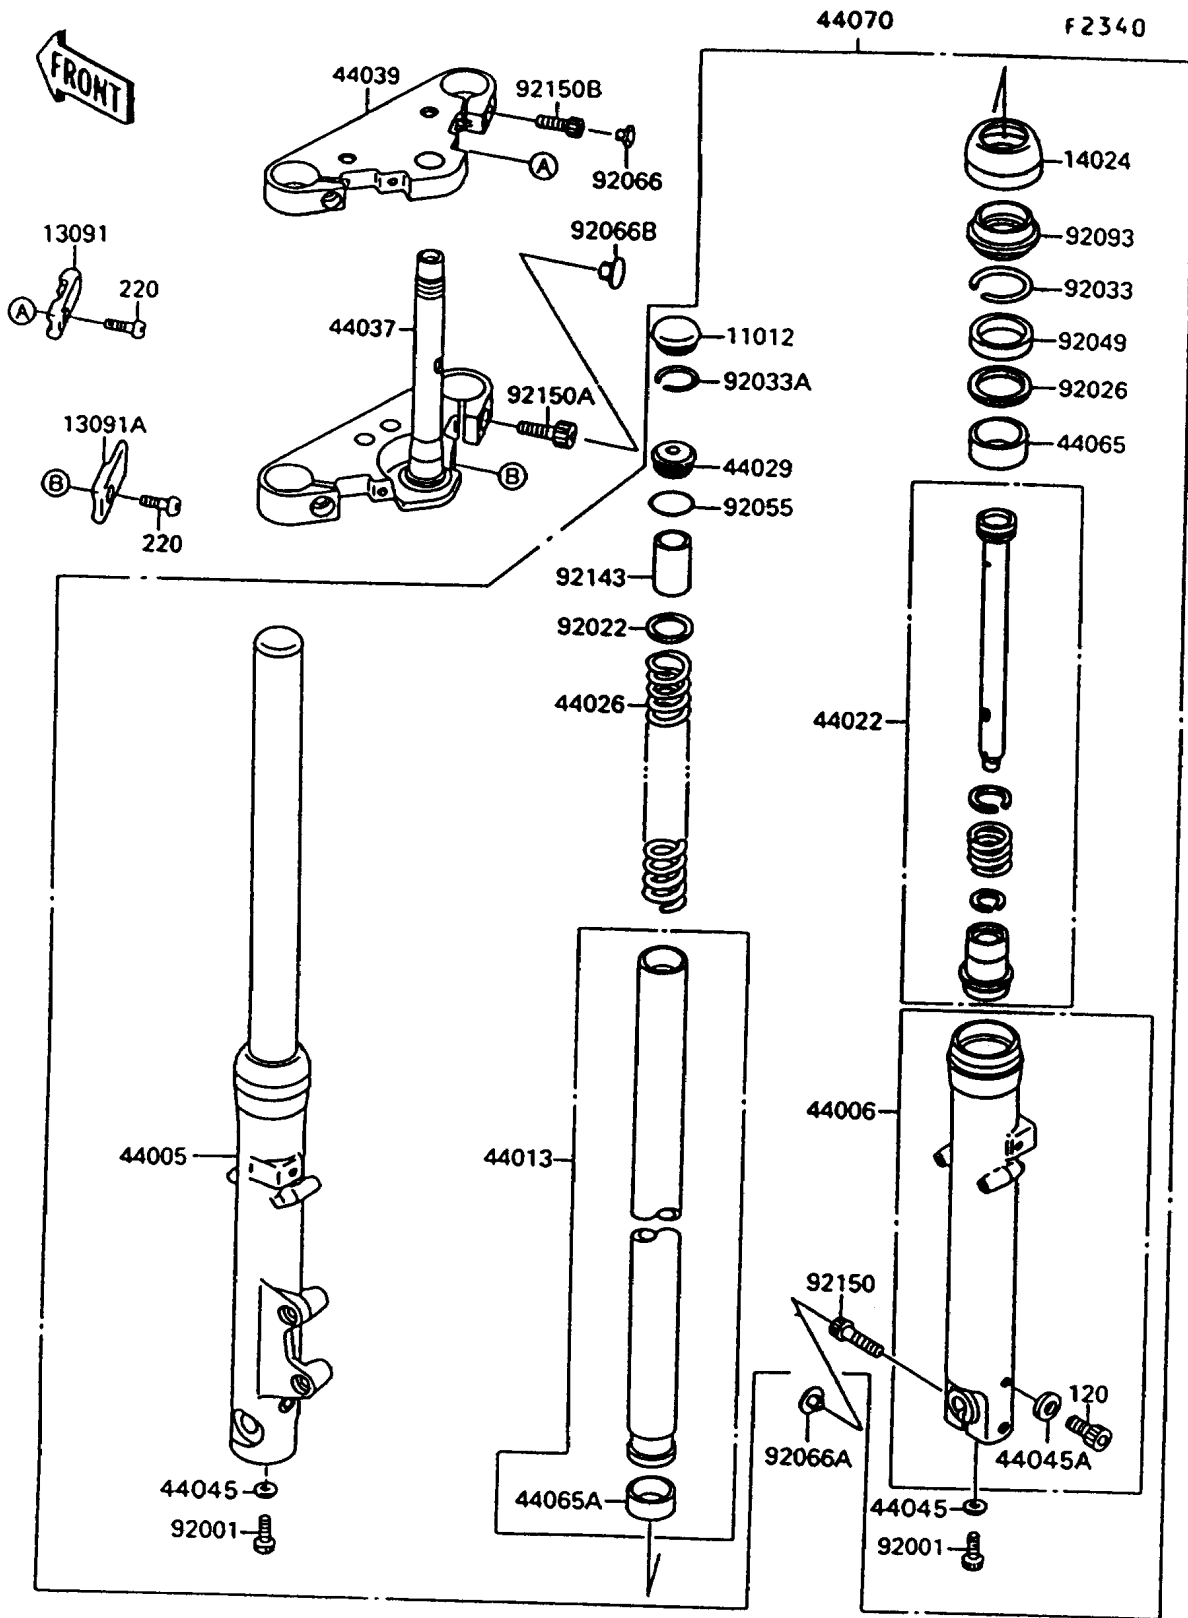

1996 Vulcan® 1500 L PARTS DIAGRAM

Front Fork

1996 Vulcan® 1500 L PARTS LIST

Front Fork

ITEM NAME	PART NUMBER	QUANTITY
BOLT-SOCKET (Ref # 120)	120P0608	1
SCREW-PAN-CROS,6X20 (Ref # 220)	220E0620	1
CAP,FORK TOP (Ref # 11012)	11012-1618	1
HOLDER,UPP (Ref # 13091)	13091-1482	1
HOLDER,LWR (Ref # 13091A)	13091-1483	1
COVER,FORK OUTER TUBE (Ref # 14024)	14024-1600	1
PIPE-LEFT FORK OUTER (Ref # 44005)	44005-1264	1
PIPE-RIGHT FORK OUTER (Ref # 44006)	44006-1261	1
PIPE-FORK INNER (Ref # 44013)	44013-1268	1
CYLINDER-FORK (Ref # 44022)	44022-1215	1
SPRING-FRONT FORK (Ref # 44026)	44026-1372	1
SEAT-FORK SPRING (Ref # 44029)	44029-1125	1
HOLDER-FORK UNDER (Ref # 44037)	44037-1235	1
HOLDER-FORK UPPER (Ref # 44039)	44039-1151	1
GASKET,FORK CYLINDER BOLT (Ref # 44045)	44045-051	1
GASKET,DRAIN PLUG (Ref # 44045A)	44045-052	1
BUSHING-FRONT FORK (Ref # 44065)	44065-1079	1
BUSHING-FRONT FORK,INNER PIPE (Ref # 44065A)	44065-1080	1
DAMPER-ASSY,FORK (Ref # 44070)	44070-5038	1
BOLT,FORK CYLINDER (Ref # 92001)	92001-1464	1
WASHER (Ref # 92022)	92022-1909	1
SPACER,FORK OUTER (Ref # 92026)	92026-1276	1
RING-SNAP,FORK OUTER (Ref # 92033)	92033-1222	1
RING-SNAP,SPRING SEAT (Ref # 92033A)	92033-1223	1
SEAL-OIL,FORK (Ref # 92049)	92049-1363	1
RING-O,SPRING SEAT (Ref # 92055)	92055-1363	1
PLUG (Ref # 92066)	92066-1277	1
PLUG (Ref # 92066A)	92066-1285	1
PLUG (Ref # 92066B)	92066-1302	1

1996 Vulcan® 1500 L PARTS LIST

Front Fork

ITEM NAME	PART NUMBER	QUANTITY
SEAL,FORK (Ref # 92093)	92093-1268	1
COLLAR,FORK SPRING (Ref # 92143)	92143-1053	1
BOLT,SOCKET,10X40 (Ref # 92150)	92150-1029	1
BOLT,SOCKET,12MM (Ref # 92150A)	92150-1030	1
BOLT,SOCKET,8MM (Ref # 92150B)	92150-1031	1