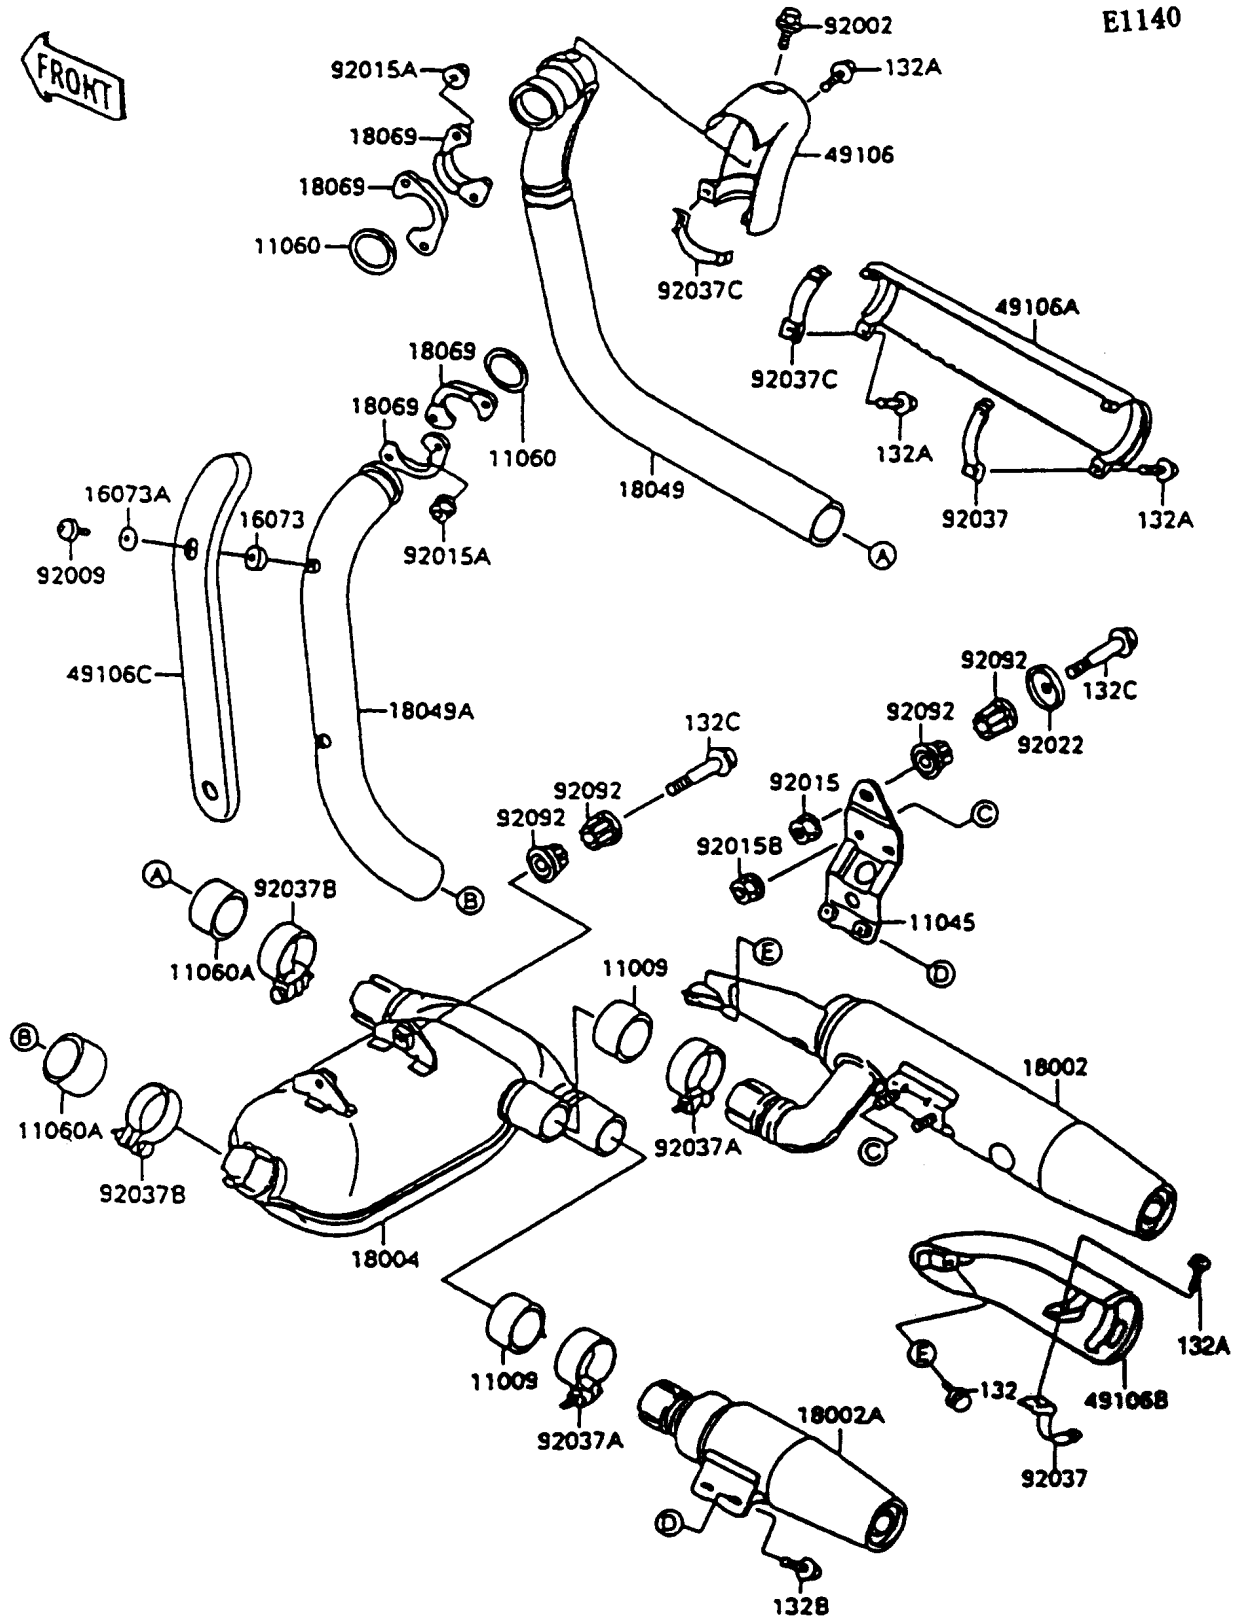

1996 Vulcan® 1500 L PARTS DIAGRAM

Muffler(s)

1996 Vulcan® 1500 L PARTS LIST

Muffler(s)

ITEM NAME	PART NUMBER	QUANTITY
BOLT-FLANGED-SMALL (Ref # 132)	132E0610	1
BOLT-FLANGED-SMALL (Ref # 132A)	132E0620	1
BOLT-FLANGED-SMALL (Ref # 132B)	132E0814	1
BOLT-FLANGED-SMALL,8X55 (Ref # 132C)	132E0855	1
GASKET,EXHAUST PIPE CONNECTING (Ref # 11009)	11009-1666	1
BRACKET,MUFFLER (Ref # 11045)	11045-1435	1
GASKET,EXHAUST PIPE (Ref # 11060)	11060-1119	1
GASKET,EXHAUST PIPE HOLDER (Ref # 11060A)	11060-1330	1
INSULATOR,6.5X12.5X4 (Ref # 16073)	16073-1069	1
INSULATOR,6.5X12.5X2 (Ref # 16073A)	16073-1070	1
BODY-COMP-MUFFLER,UPP (Ref # 18002)	18002-1806	1
BODY-COMP-MUFFLER,LWR (Ref # 18002A)	18002-1807	1
CHAMBER-PREMUFFLER (Ref # 18004)	18004-1057	1
PIPE-EXHAUST,FR (Ref # 18049)	18049-1406	1
PIPE-EXHAUST,RR (Ref # 18049A)	18049-1407	1
HOLDER-EXHAUST PIPE (Ref # 18069)	18069-1074	1
COVER-EXHAUST PIPE,FR (Ref # 49106)	49106-1095	1
COVER-EXHAUST PIPE,FR (Ref # 49106A)	49106-1096	1
COVER-MUFFLER (Ref # 49106B)	49106-1107	1
COVER-MUFFLER,PIPE,RR (Ref # 49106C)	49106-1109	1
BOLT,6X8 (Ref # 92002)	92002-1604	1
SCREW (Ref # 92009)	92009-1517	1
NUT,FLANGED,8MM (Ref # 92015)	92015-1014	1
NUT,CAP,8MM (Ref # 92015A)	92015-1371	1
NUT,8MM (Ref # 92015B)	92015-1398	1
WASHER,CUP TYPE (Ref # 92022)	92022-1270	1
CLAMP,MUFFLER COVER (Ref # 92037)	92037-1615	1
CLAMP,52MM (Ref # 92037A)	92037-1633	1
CLAMP,59MM (Ref # 92037B)	92037-1863	1

1996 Vulcan® 1500 L PARTS LIST

Muffler(s)

ITEM NAME	PART NUMBER	QUANTITY
CLAMP (Ref # 92037C)	92037-1874	1
BUSHING-RUBBER,MUFFLER (Ref # 92092)	92092-1013	1