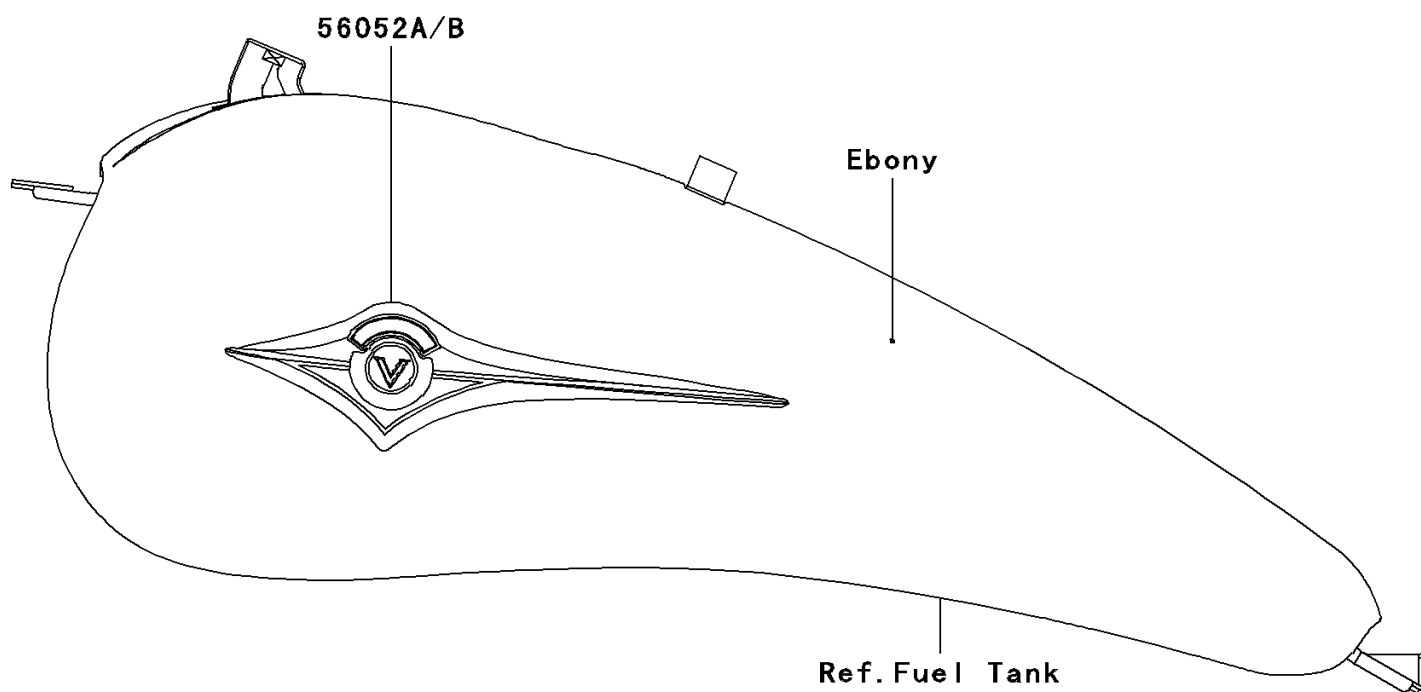

2006 Vulcan® 1600 Classic PARTS DIAGRAM

Decals(Ebony)(AGF)

F2861

2006 Vulcan® 1600 Classic PARTS LIST

Decals(Ebony)(AGF)

ITEM NAME	PART NUMBER	QUANTITY
MARK,SIDE COVER,KAWASAKI (Ref # 56052)	56052-1533	1
MARK,FUEL TANK,LH (Ref # 56052A)	56052-1883	1
MARK,FUEL TANK,RH (Ref # 56052B)	56052-1884	1