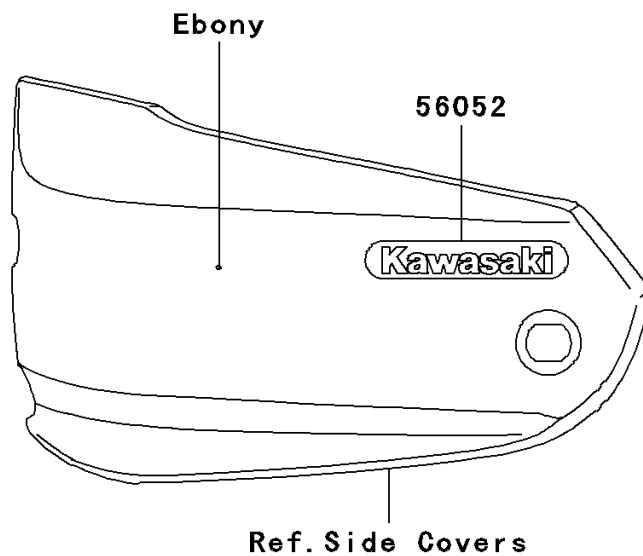

2006 Vulcan® 1600 Classic PARTS DIAGRAM

Decals(Ebony)(AGF)

F2861

2006 Vulcan® 1600 Classic PARTS LIST

Decals(Ebony)(AGF)

ITEM NAME	PART NUMBER	QUANTITY
MARK,SIDE COVER,KAWASAKI (Ref # 56052)	56052-1533	1
MARK,FUEL TANK,LH (Ref # 56052A)	56052-1883	1
MARK,FUEL TANK,RH (Ref # 56052B)	56052-1884	1