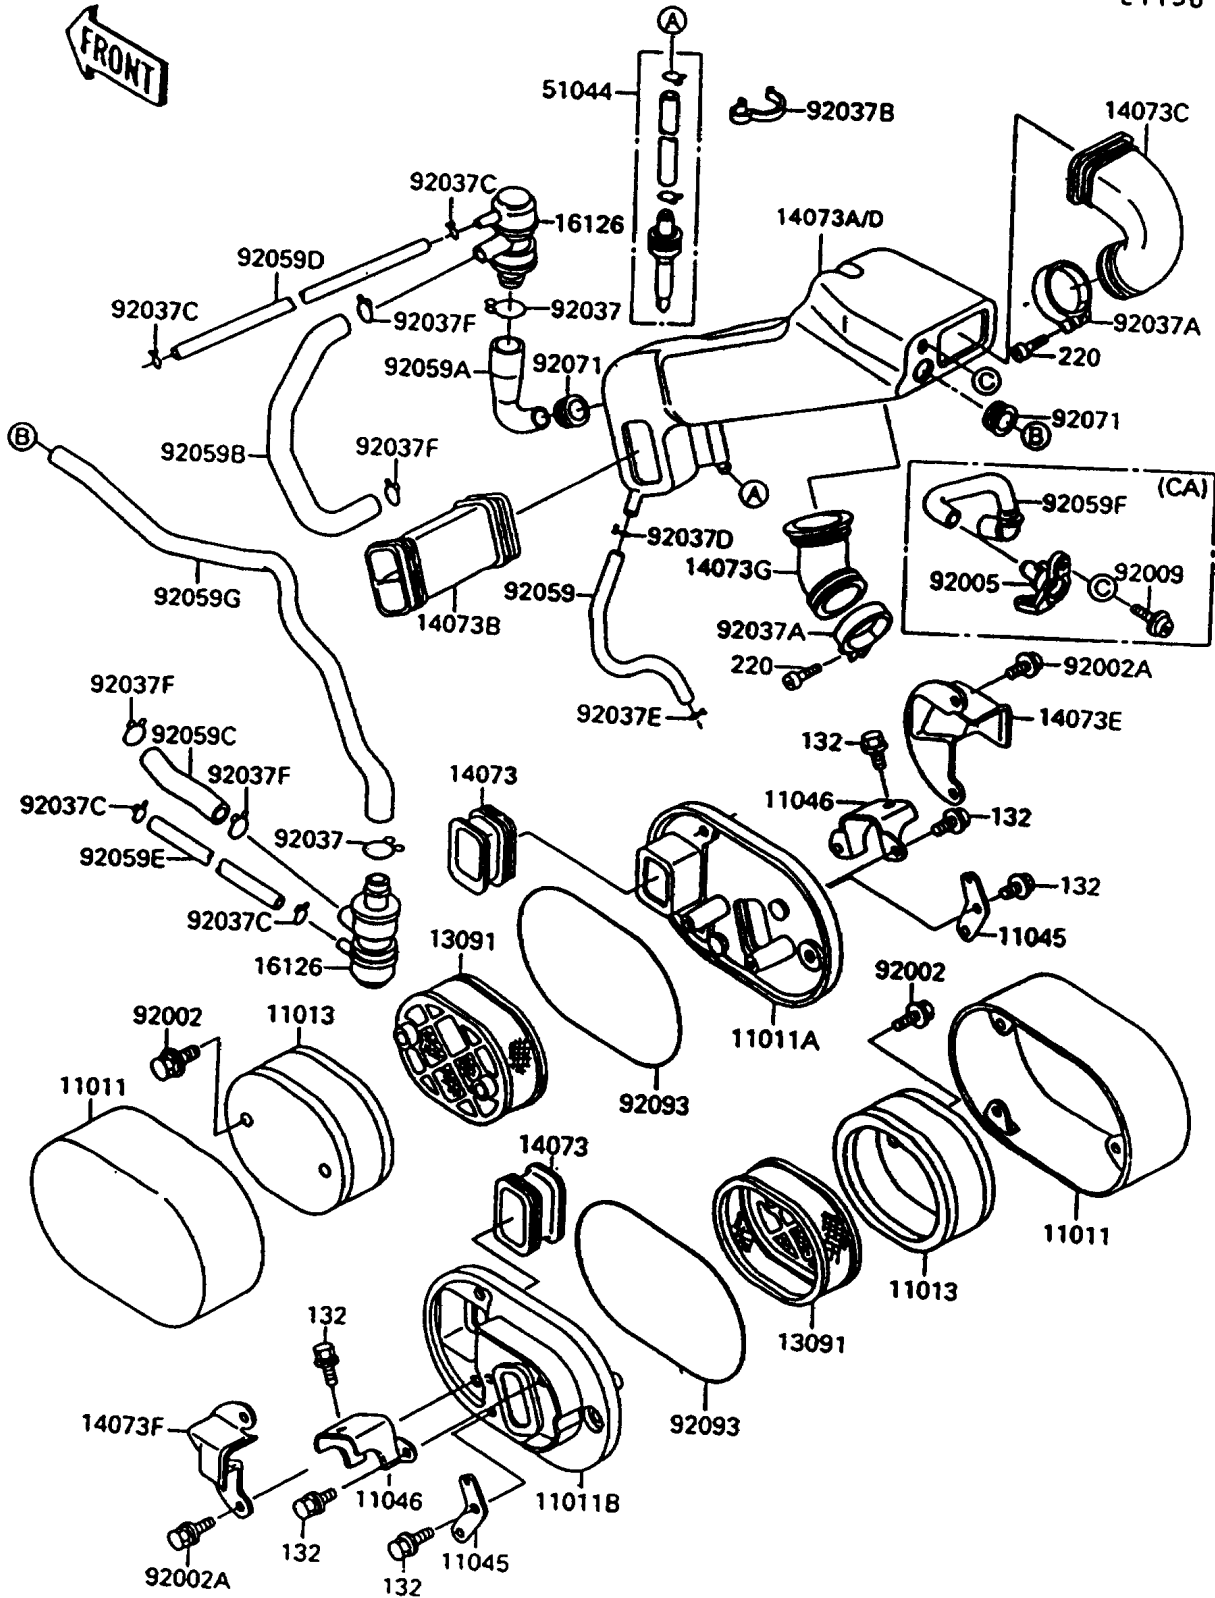

## 1996 Vulcan® 1500 L PARTS DIAGRAM

Air Cleaner

E7130

## 1996 Vulcan® 1500 L PARTS LIST

Air Cleaner

ITEM NAME	PART NUMBER	QUANTITY
CASE-AIR FILTER,OUTSIDE (Ref # 11011)	11011-1248	1
CASE-AIR FILTER,LH,INSIDE (Ref # 11011A)	11011-1289	1
CASE-AIR FILTER,RH,INSIDE (Ref # 11011B)	11011-1290	1
ELEMENT-AIR FILTER (Ref # 11013)	11013-1249	1
BRACKET,AIR FILTER,LWR (Ref # 11045)	11045-1434	1
BRACKET,AIR FILTER,UPP (Ref # 11046)	11046-1035	1
HOLDER,ELEMENT (Ref # 13091)	13091-1345	1
DUCT,INLET (Ref # 14073)	14073-1296	1
DUCT,AIR FILTER (Ref # 14073B)	14073-1298	1
DUCT,FR,CARBURETOR (Ref # 14073C)	14073-1299	1
DUCT,LH (Ref # 14073E)	14073-1316	1
DUCT,RH (Ref # 14073F)	14073-1317	1
DUCT,RR,CARBURETOR (Ref # 14073G)	14073-1326	1
VALVE,AIR SWITCH (Ref # 16126)	16126-1188	1
TUBE-ASSY (Ref # 51044)	51044-1089	1
BOLT,6X25 (Ref # 92002)	92002-1137	1
BOLT,6X16 (Ref # 92002A)	92002-1242	1
CLAMP,TUBE (Ref # 92037)	92037-1076	1
CLAMP,BOOT FITTING (Ref # 92037A)	92037-1112	1
CLAMP,HOSE (Ref # 92037B)	92037-1552	1
CLAMP (Ref # 92037C)	92037-1712	1
CLAMP,14MM (Ref # 92037D)	92037-1862	1
CLAMP,BREATHER TUBE (Ref # 92037E)	92037-192	1
CLAMP,TUBE (Ref # 92037F)	92037-213	1
TUBE,BREATHER (Ref # 92059)	92059-1777	1
TUBE,ASV-SURGE TANK (Ref # 92059A)	92059-1779	1
TUBE,VALVE-ASV (Ref # 92059B)	92059-1780	1
TUBE,ASV-CAP(R) (Ref # 92059C)	92059-1783	1
TUBE,4X9X420 (Ref # 92059D)	92059-1820	1

## 1996 Vulcan® 1500 L PARTS LIST

Air Cleaner

ITEM NAME	PART NUMBER	QUANTITY
TUBE,4X9X650 (Ref # 92059E)	92059-1846	1
BOLT-FLANGED-SMALL,6X10 (Ref # 132)	132J0610	1
SCREW-PAN-CROS (Ref # 220)	220C0430	1
TUBE,AIR VALVE-AIR FILTER (Ref # 92059G)	92059-1873	1
GROMMET,AIR FILTER (Ref # 92071)	92071-1028	1
SEAL,AIR FILTER (Ref # 92093)	92093-1236	1
DUCT,SURGE TANK (Ref # 14073A)	14073-1297	1
DUCT,SURGE TANK (Ref # 14073D)	14073-1306	1
FITTING (Ref # 92005)	92005-1163	1
SCREW,6X14 (Ref # 92009)	92009-1272	1
TUBE,AIR FILTER (Ref # 92059F)	92059-1859	1