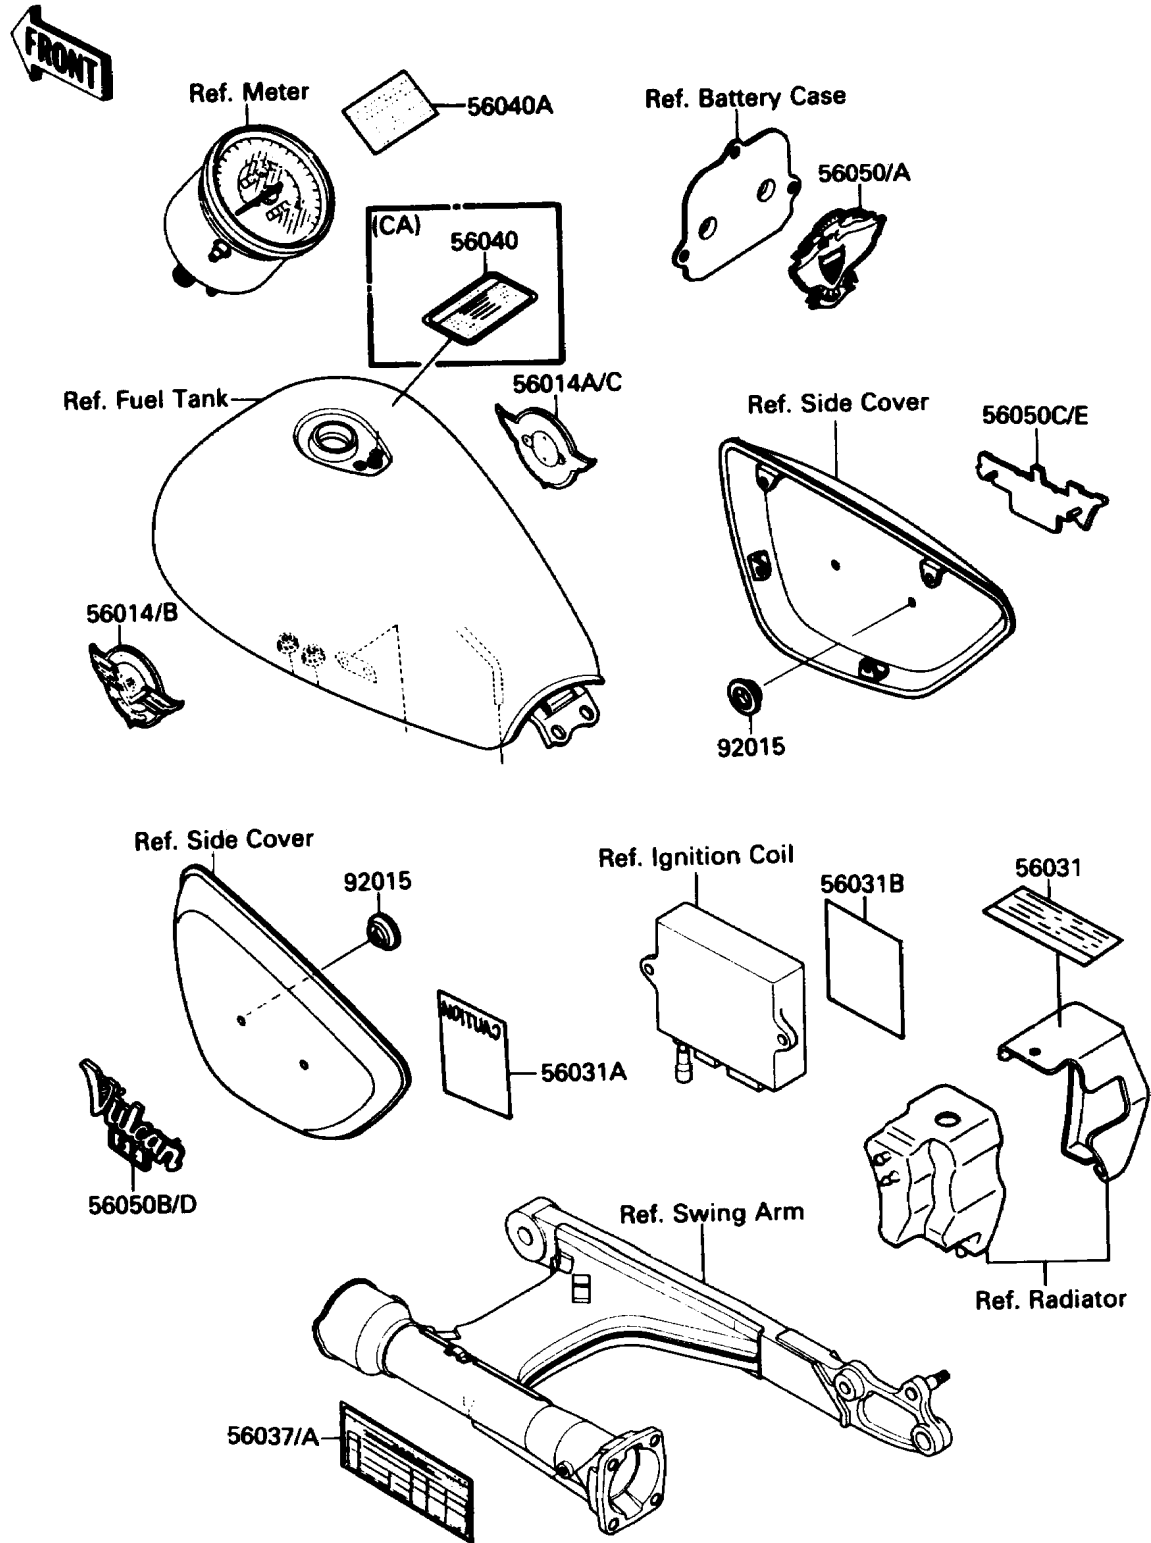

1987 Vulcan® 88 SE PARTS DIAGRAM

Labels

F2860-0595

1987 Vulcan® 88 SE PARTS LIST

Labels

ITEM NAME	PART NUMBER	QUANTITY
EMBLEM,FUEL TANK,LH,RED&EBONY (Ref # 56014)	56014-1185	1
EMBLEM,FUEL TANK,RH,RED&EBONY (Ref # 56014A)	56014-1186	1
EMBLEM,FUEL TANK,LH,FOR BLUE (Ref # 56014B)	56014-1187	1
EMBLEM,FUEL TANK,RH,FOR BLUE (Ref # 56014C)	56014-1188	1
LABEL-MANUAL,OIL & OIL FILTER (Ref # 56031)	56031-1558	1
LABEL-MANUAL,BATTERY VENT (Ref # 56031A)	56031-1560	1
LABEL-MANUAL,DAILY SAFETY (Ref # 56031B)	56031-1561	1
LABEL-SPECIFICATION,TIRE&LOAD (Ref # 56037)	56037-1379	1
LABEL-WARNING,EVAPO (Ref # 56040)	56040-1121	1
LABEL-WARNING,BREAK IN CAUTION (Ref # 56040A)	56040-1220	1
MARK,BACK REST COVER,RED&EBONY (Ref # 56050)	56050-1008	1
MARK,BACK REST COVER,BLUE&EBON (Ref # 56050A)	56050-1009	1
MARK,SIDE COVER,LH,RED&EBONY (Ref # 56050B)	56050-1011	1
MARK,SIDE COVER,RH,RED&EBONY (Ref # 56050C)	56050-1012	1
MARK,SIDE COVER,LH,FOR BLUE (Ref # 56050D)	56050-1013	1
MARK,SIDE COVER,RH,FOR BLUE (Ref # 56050E)	56050-1014	1
NUT,PUSH,3MM (Ref # 92015)	92018-005	1