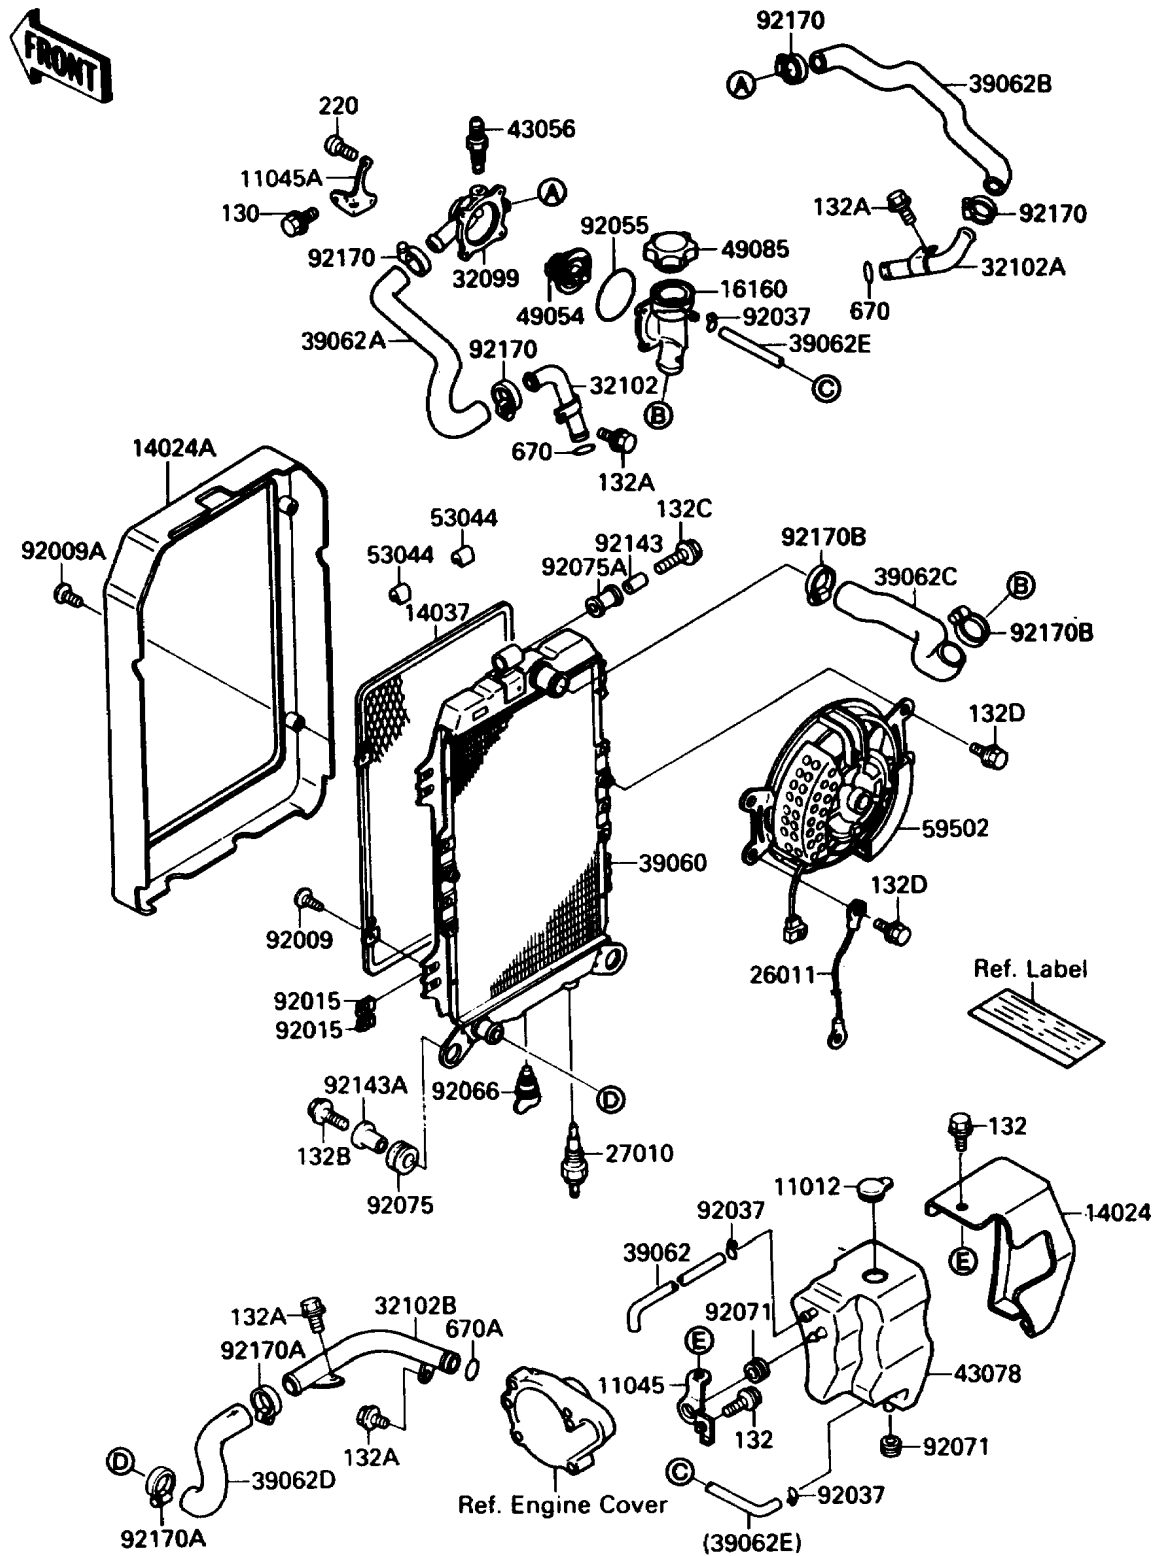

1987 Vulcan® 88 SE PARTS DIAGRAM

Radiator

E3032