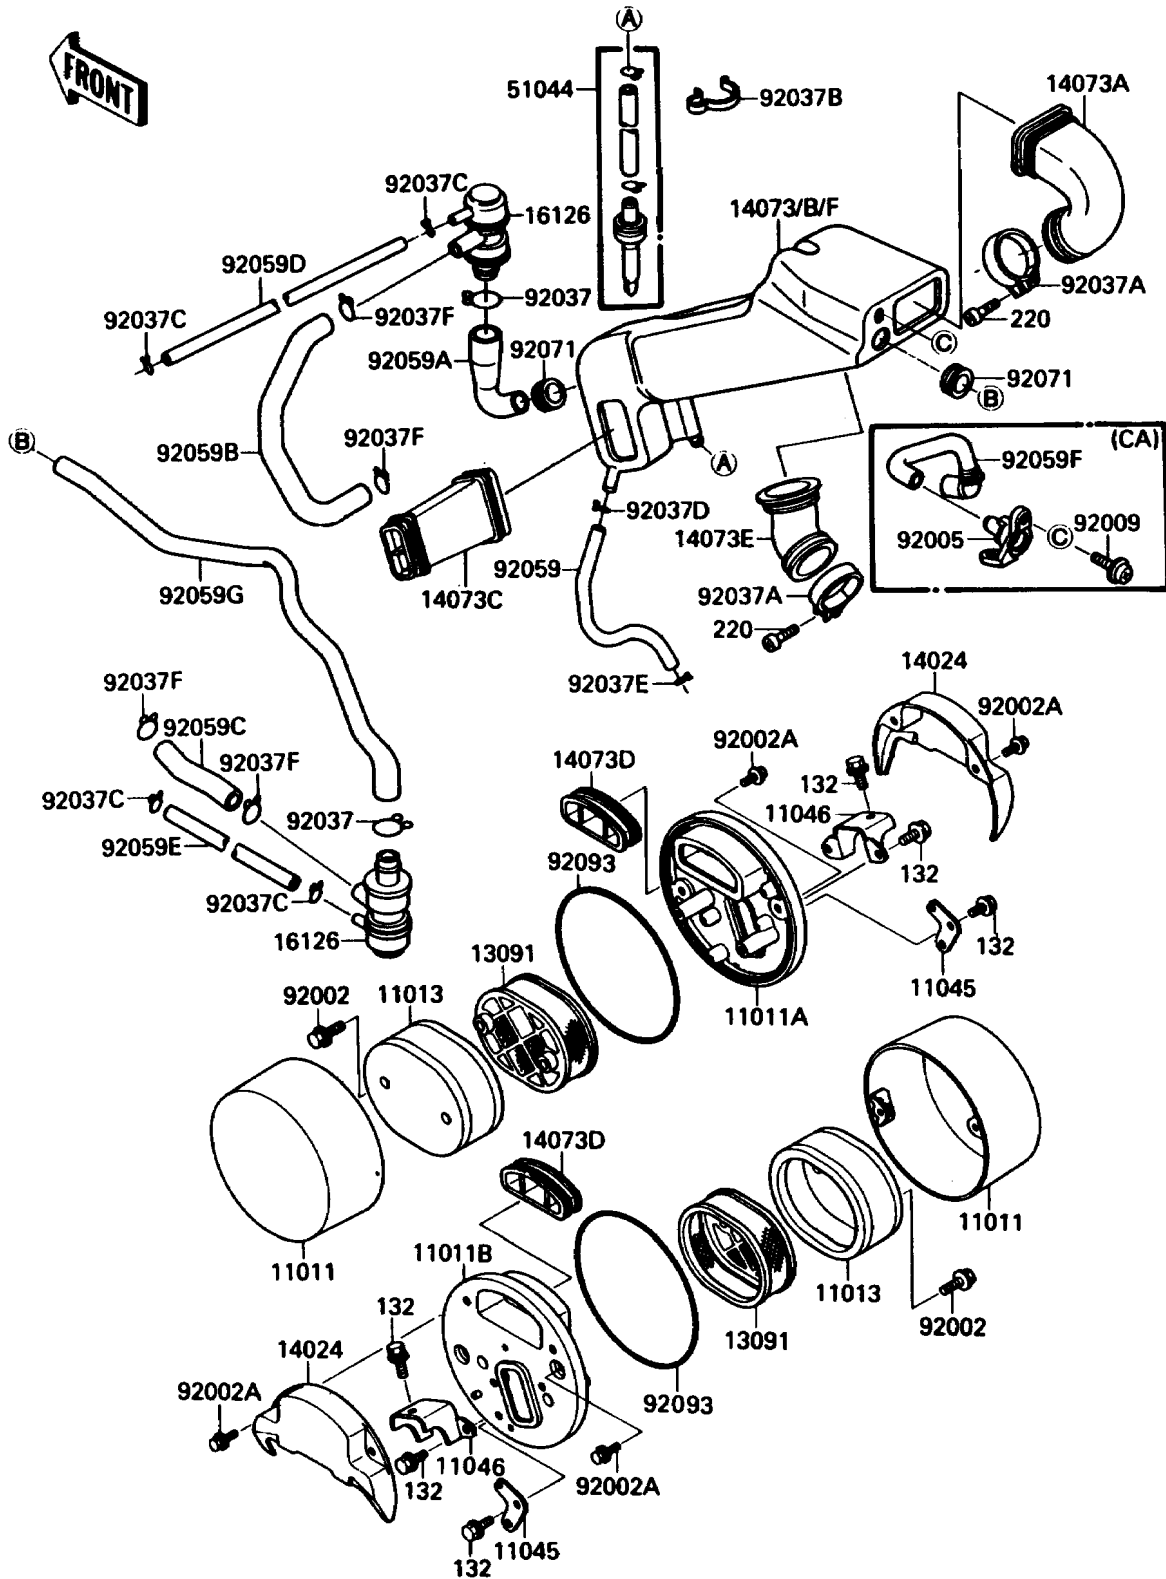

1987 Vulcan® 88 SE PARTS DIAGRAM

Air Cleaner

E1130-0242

1987 Vulcan® 88 SE PARTS LIST

Air Cleaner

ITEM NAME	PART NUMBER	QUANTITY
CASE-AIR FILTER,OUTSIDE (Ref # 11011)	11011-1257	1
CASE-AIR FILTER,LH,INSIDE (Ref # 11011A)	11011-1258	1
CASE-AIR FILTER,RH,INSIDE (Ref # 11011B)	11011-1259	1
ELEMENT-AIR FILTER (Ref # 11013)	11013-1122	1
BRACKET,AIR FILTER,LWR (Ref # 11045)	11045-1709	1
BRACKET,AIR FILTER,UPP (Ref # 11046)	11046-1035	1
HOLDER,ELEMENT (Ref # 13091)	13091-1345	1
COVER,AIR FILTER (Ref # 14024)	14024-1681	1
DUCT,SURGE TANK (Ref # 14073)	14073-1297	1
DUCT,FR,CARBURETOR (Ref # 14073A)	14073-1299	1
DUCT,SURGE TANK (Ref # 14073B)	14073-1306	1
DUCT,AIR FILTER (Ref # 14073C)	14073-1310	1
DUCT,INLET (Ref # 14073D)	14073-1319	1
DUCT,RR,CARBURETOR (Ref # 14073E)	14073-1326	1
VALVE,AIR SWITCH (Ref # 16126)	16126-1188	1
TUBE-ASSY (Ref # 51044)	51044-1089	1
BOLT,6X25 (Ref # 92002)	92002-1137	1
BOLT,6X16 (Ref # 92002A)	92002-1242	1
FITTING (Ref # 92005)	92005-1163	1
SCREW,6X14 (Ref # 92009)	92009-1272	1
CLAMP,TUBE (Ref # 92037)	92037-1076	1
CLAMP,BOOT FITTING (Ref # 92037A)	92037-1112	1
CLAMP,HOSE (Ref # 92037B)	92037-1552	1
CLAMP (Ref # 92037C)	92037-1712	1
CLAMP,14MM (Ref # 92037D)	92037-1862	1
CLAMP,BREATHER TUBE (Ref # 92037E)	92037-192	1
CLAMP,TUBE (Ref # 92037F)	92037-213	1
TUBE,BREATHER (Ref # 92059)	92059-1777	1
TUBE,ASV-SURGE TANK (Ref # 92059A)	92059-1779	1

1987 Vulcan® 88 SE PARTS LIST

Air Cleaner

ITEM NAME	PART NUMBER	QUANTITY
TUBE,VALVE-ASV (Ref # 92059B)	92059-1780	1
TUBE,ASV-CAP(R) (Ref # 92059C)	92059-1783	1
TUBE,4X9X420 (Ref # 92059D)	92059-1820	1
TUBE,4X9X650 (Ref # 92059E)	92059-1846	1
TUBE,AIR FILTER (Ref # 92059F)	92059-1859	1
TUBE,AIR VALVE-AIR FILTER (Ref # 92059G)	92059-1873	1
GROMMET,AIR FILTER (Ref # 92071)	92071-1028	1
SEAL,AIR FILTER (Ref # 92093)	92093-1240	1
BOLT-FLANGED-SMALL,6X10 (Ref # 132)	132J0610	1
SCREW-PAN-CROS (Ref # 220)	220C0430	1