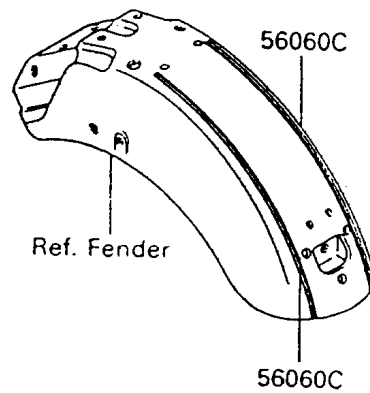

1992 Vulcan® 88 PARTS DIAGRAM

Decals(Blue/Gray)

F2861

1992 Vulcan® 88 PARTS LIST

Decals(Blue/Gray)

ITEM NAME	PART NUMBER	QUANTITY
EMBLEM,FUEL TANK,LH,FOR EBONY (Ref # 56014)	56014-1213	1
EMBLEM,FUEL TANK,RH,FOR EBONY (Ref # 56014A)	56014-1214	1
MARK,SIDE COVER,LH (Ref # 56050)	56050-1006	1
MARK,SIDE COVER,RH (Ref # 56050A)	56050-1007	1
MARK,BACK REST COVER,BLUE&EBON (Ref # 56050B)	56050-1009	1
PATTERN,FUEL TANK,LH (Ref # 56060)	56060-1016	1
PATTERN,FUEL TANK,RH (Ref # 56060A)	56060-1017	1
PATTERN,FRONT FENDER,LH&RH (Ref # 56060B)	56060-1018	1
PATTERN,REAR FENDER,LH&RH (Ref # 56060C)	56060-1019	1
NUT,PUSH,3MM (Ref # 92018)	92018-005	1