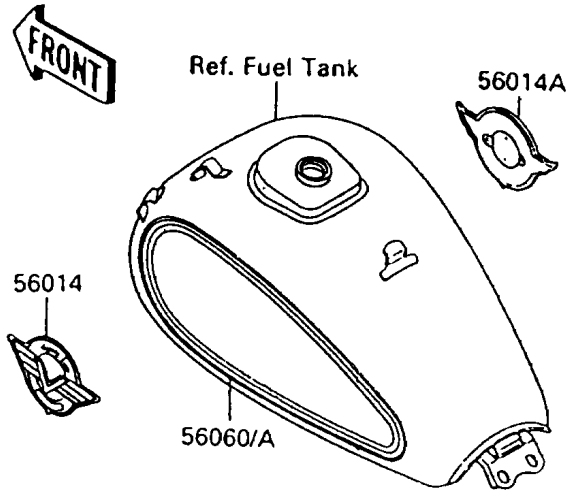

1992 Vulcan® 88 PARTS DIAGRAM

Decals(Blue/Gray)

F2861

1992 Vulcan® 88 PARTS LIST

Decals(Blue/Gray)

ITEM NAME	PART NUMBER	QUANTITY
EMBLEM,FUEL TANK,LH,FOR EBONY (Ref # 56014)	56014-1213	1
EMBLEM,FUEL TANK,RH,FOR EBONY (Ref # 56014A)	56014-1214	1
MARK,SIDE COVER,LH (Ref # 56050)	56050-1006	1
MARK,SIDE COVER,RH (Ref # 56050A)	56050-1007	1
MARK,BACK REST COVER,BLUE&EBON (Ref # 56050B)	56050-1009	1
PATTERN,FUEL TANK,LH (Ref # 56060)	56060-1016	1
PATTERN,FUEL TANK,RH (Ref # 56060A)	56060-1017	1
PATTERN,FRONT FENDER,LH&RH (Ref # 56060B)	56060-1018	1
PATTERN,REAR FENDER,LH&RH (Ref # 56060C)	56060-1019	1
NUT,PUSH,3MM (Ref # 92018)	92018-005	1