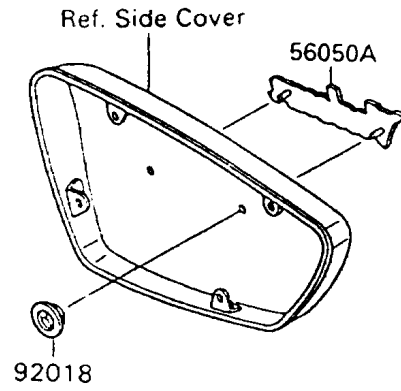

1992 Vulcan® 88 PARTS DIAGRAM

Decals(Blue/Gray)

F2861

1992 Vulcan® 88 PARTS LIST

Decals(Blue/Gray)

ITEM NAME	PART NUMBER	QUANTITY
EMBLEM,FUEL TANK,LH,FOR EBONY (Ref # 56014)	56014-1213	1
EMBLEM,FUEL TANK,RH,FOR EBONY (Ref # 56014A)	56014-1214	1
MARK,SIDE COVER,LH (Ref # 56050)	56050-1006	1
MARK,SIDE COVER,RH (Ref # 56050A)	56050-1007	1
MARK,BACK REST COVER,BLUE&EBON (Ref # 56050B)	56050-1009	1
PATTERN,FUEL TANK,LH (Ref # 56060)	56060-1016	1
PATTERN,FUEL TANK,RH (Ref # 56060A)	56060-1017	1
PATTERN,FRONT FENDER,LH&RH (Ref # 56060B)	56060-1018	1
PATTERN,REAR FENDER,LH&RH (Ref # 56060C)	56060-1019	1
NUT,PUSH,3MM (Ref # 92018)	92018-005	1