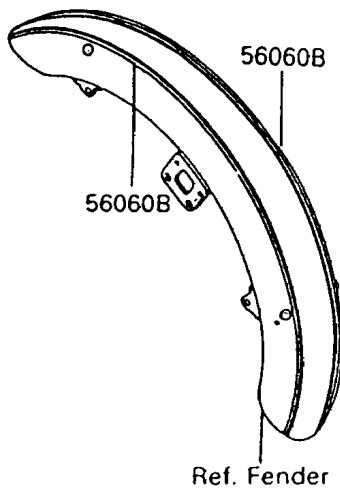

1992 Vulcan® 88 PARTS DIAGRAM

Decals(Blue/Gray)

F2861

1992 Vulcan® 88 PARTS LIST

Decals(Blue/Gray)

ITEM NAME	PART NUMBER	QUANTITY
EMBLEM,FUEL TANK,LH,FOR EBONY (Ref # 56014)	56014-1213	1
EMBLEM,FUEL TANK,RH,FOR EBONY (Ref # 56014A)	56014-1214	1
MARK,SIDE COVER,LH (Ref # 56050)	56050-1006	1
MARK,SIDE COVER,RH (Ref # 56050A)	56050-1007	1
MARK,BACK REST COVER,BLUE&EBON (Ref # 56050B)	56050-1009	1
PATTERN,FUEL TANK,LH (Ref # 56060)	56060-1016	1
PATTERN,FUEL TANK,RH (Ref # 56060A)	56060-1017	1
PATTERN,FRONT FENDER,LH&RH (Ref # 56060B)	56060-1018	1
PATTERN,REAR FENDER,LH&RH (Ref # 56060C)	56060-1019	1
NUT,PUSH,3MM (Ref # 92018)	92018-005	1