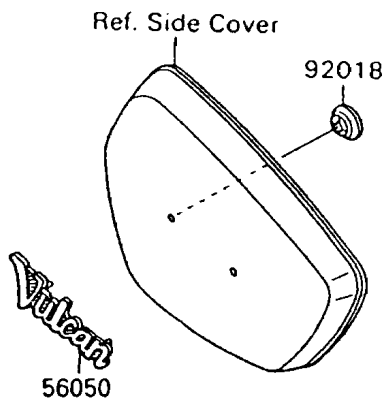

1992 Vulcan® 88 PARTS DIAGRAM

Decals(Blue/Gray)

F2861

1992 Vulcan® 88 PARTS LIST

Decals(Blue/Gray)

ITEM NAME	PART NUMBER	QUANTITY
EMBLEM,FUEL TANK,LH,FOR EBONY (Ref # 56014)	56014-1213	1
EMBLEM,FUEL TANK,RH,FOR EBONY (Ref # 56014A)	56014-1214	1
MARK,SIDE COVER,LH (Ref # 56050)	56050-1006	1
MARK,SIDE COVER,RH (Ref # 56050A)	56050-1007	1
MARK,BACK REST COVER,BLUE&EBON (Ref # 56050B)	56050-1009	1
PATTERN,FUEL TANK,LH (Ref # 56060)	56060-1016	1
PATTERN,FUEL TANK,RH (Ref # 56060A)	56060-1017	1
PATTERN,FRONT FENDER,LH&RH (Ref # 56060B)	56060-1018	1
PATTERN,REAR FENDER,LH&RH (Ref # 56060C)	56060-1019	1
NUT,PUSH,3MM (Ref # 92018)	92018-005	1