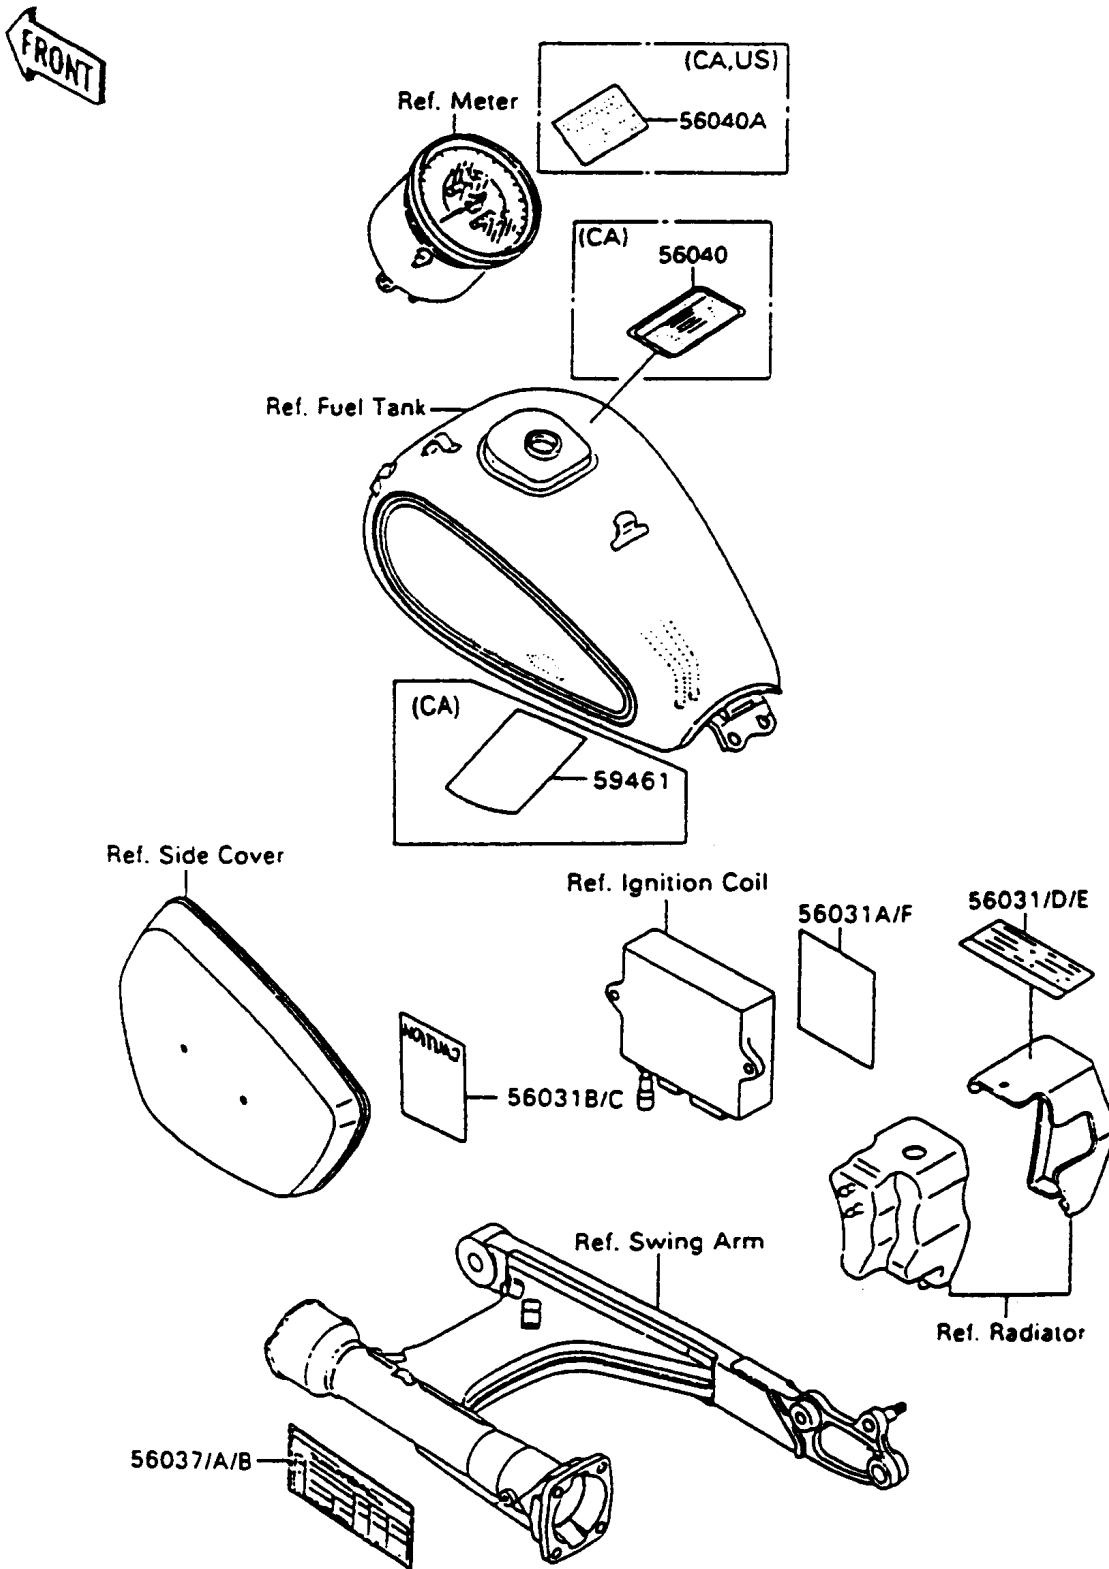

## 1992 Vulcan® 88 PARTS DIAGRAM

Labels

F2860

## 1992 Vulcan® 88 PARTS LIST

Labels

ITEM NAME	PART NUMBER	QUANTITY
LABEL-MANUAL,OIL & OIL FILTER (Ref # 56031)	56031-1558	1
LABEL-MANUAL,DAILY SAFETY (Ref # 56031A)	56031-1559	1
LABEL-MANUAL,BATTERY VENT (Ref # 56031B)	56031-1560	1
LABEL-SPECIFICATION,TIRE&LOAD (Ref # 56037)	56037-1436	1
LABEL-SPECIFICATION,TIRE&LOAD (Ref # 56037A)	56037-1698	1
LABEL-WARNING,EVAPO (Ref # 56040)	56040-1121	1
LABEL-WARNING,BREAK IN CAUTION (Ref # 56040A)	56040-1220	1
LABEL-CERTIFICATION,EVAPO ROUT (Ref # 59461)	59461-1921	1