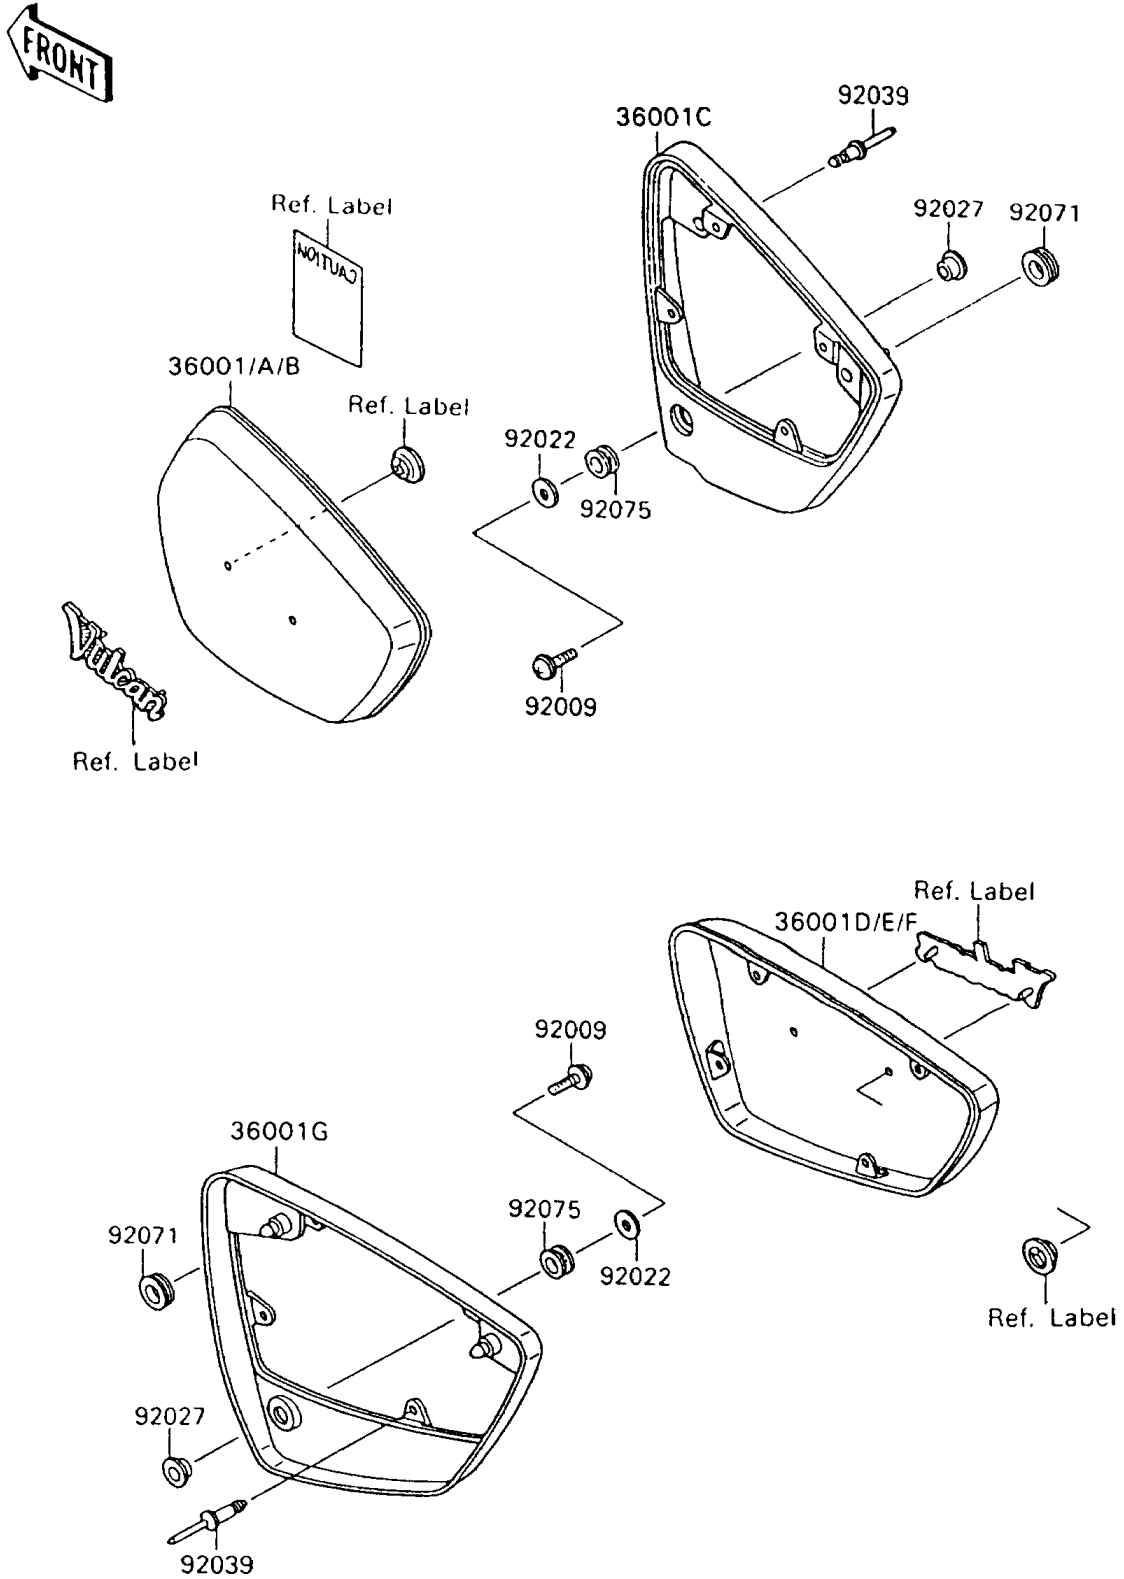

## 1992 Vulcan® 88 PARTS DIAGRAM

Side Covers

F2611

## 1992 Vulcan® 88 PARTS LIST

Side Covers

ITEM NAME	PART NUMBER	QUANTITY
COVER-SIDE,LH,C.A.BLUE (Ref # 36001)	36001-1355-FC	1
COVER-SIDE,BASE,LH,F.BLACK (Ref # 36001C)	36001-1356-21	1
COVER-SIDE,RH,C.A.BLUE (Ref # 36001D)	36001-1357-FC	1
COVER-SIDE,BASE,RH,F.BLACK (Ref # 36001G)	36001-1358-21	1
SCREW,6X18 (Ref # 92009)	92009-1663	1
WASHER,6.5X20X1.6,BLACK (Ref # 92022)	92022-1619	1
COLLAR,L=9.1,WHITE (Ref # 92027)	92027-1795	1
RIVET (Ref # 92039)	92039-1232	1
GROMMET (Ref # 92071)	92071-1164	1
DAMPER (Ref # 92075)	92075-1634	1