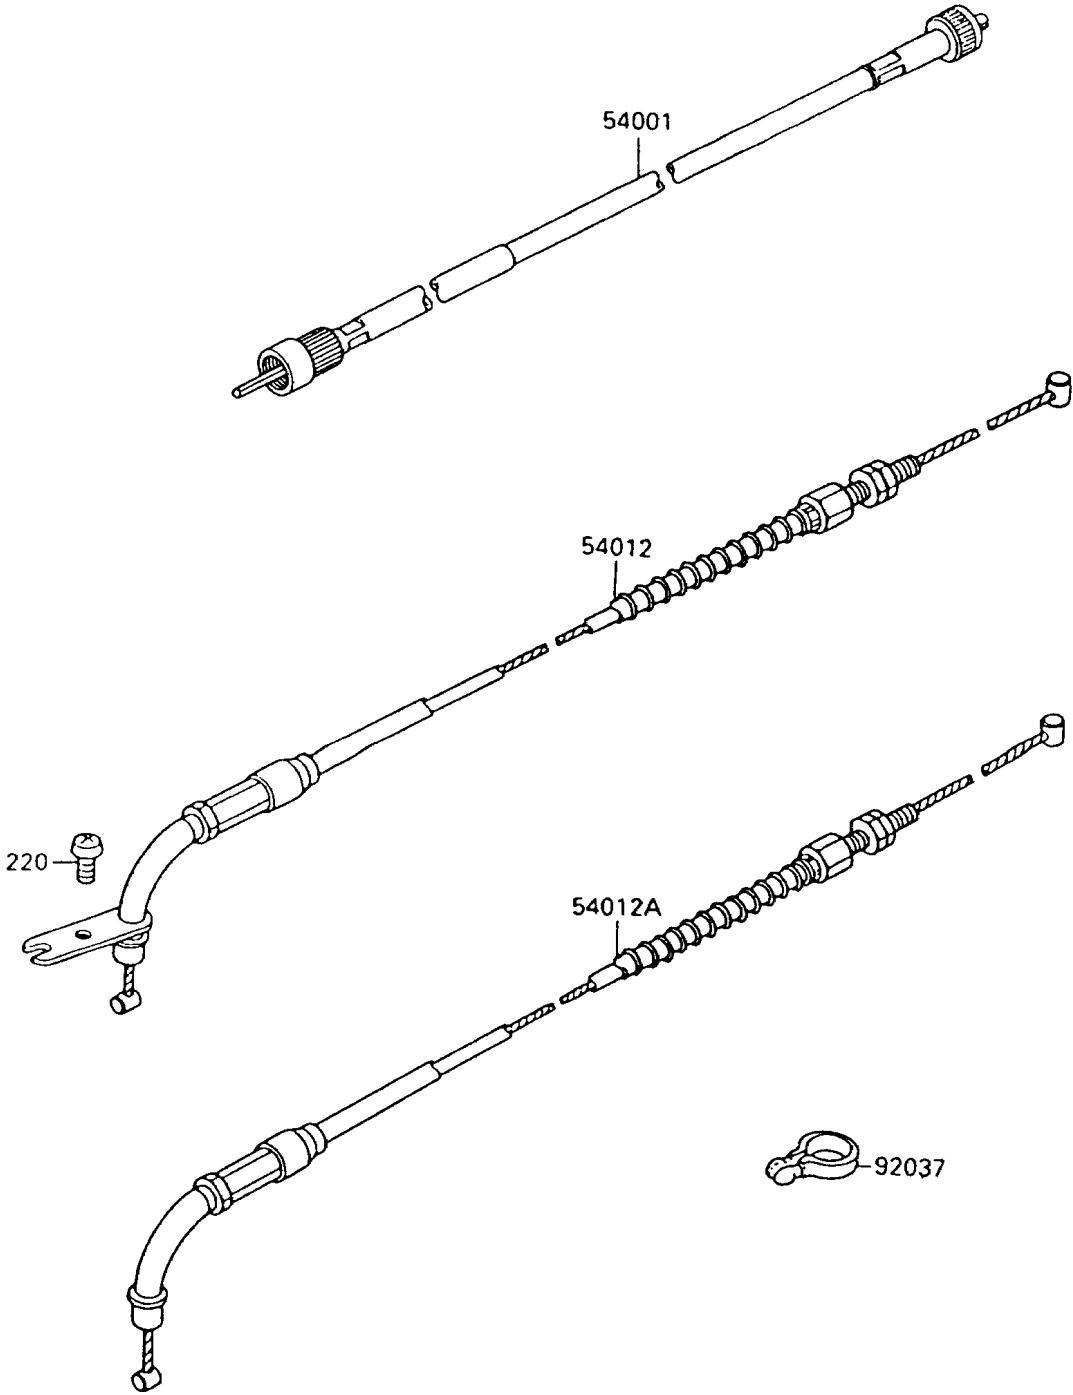

1992 Vulcan® 88 PARTS DIAGRAM

Cables

F2540

1992 Vulcan® 88 PARTS LIST

Cables

ITEM NAME	PART NUMBER	QUANTITY
SCREW-PAN-CROS (Ref # 220)	220C0514	1
CABLE-SPEEDOMETER (Ref # 54001)	54001-1143	1
CABLE-THROTTLE,OPENING (Ref # 54012)	54012-1319	1
CABLE-THROTTLE,CLOSING (Ref # 54012A)	54012-1320	1
CLAMP,HOSE (Ref # 92037)	92037-1827	1