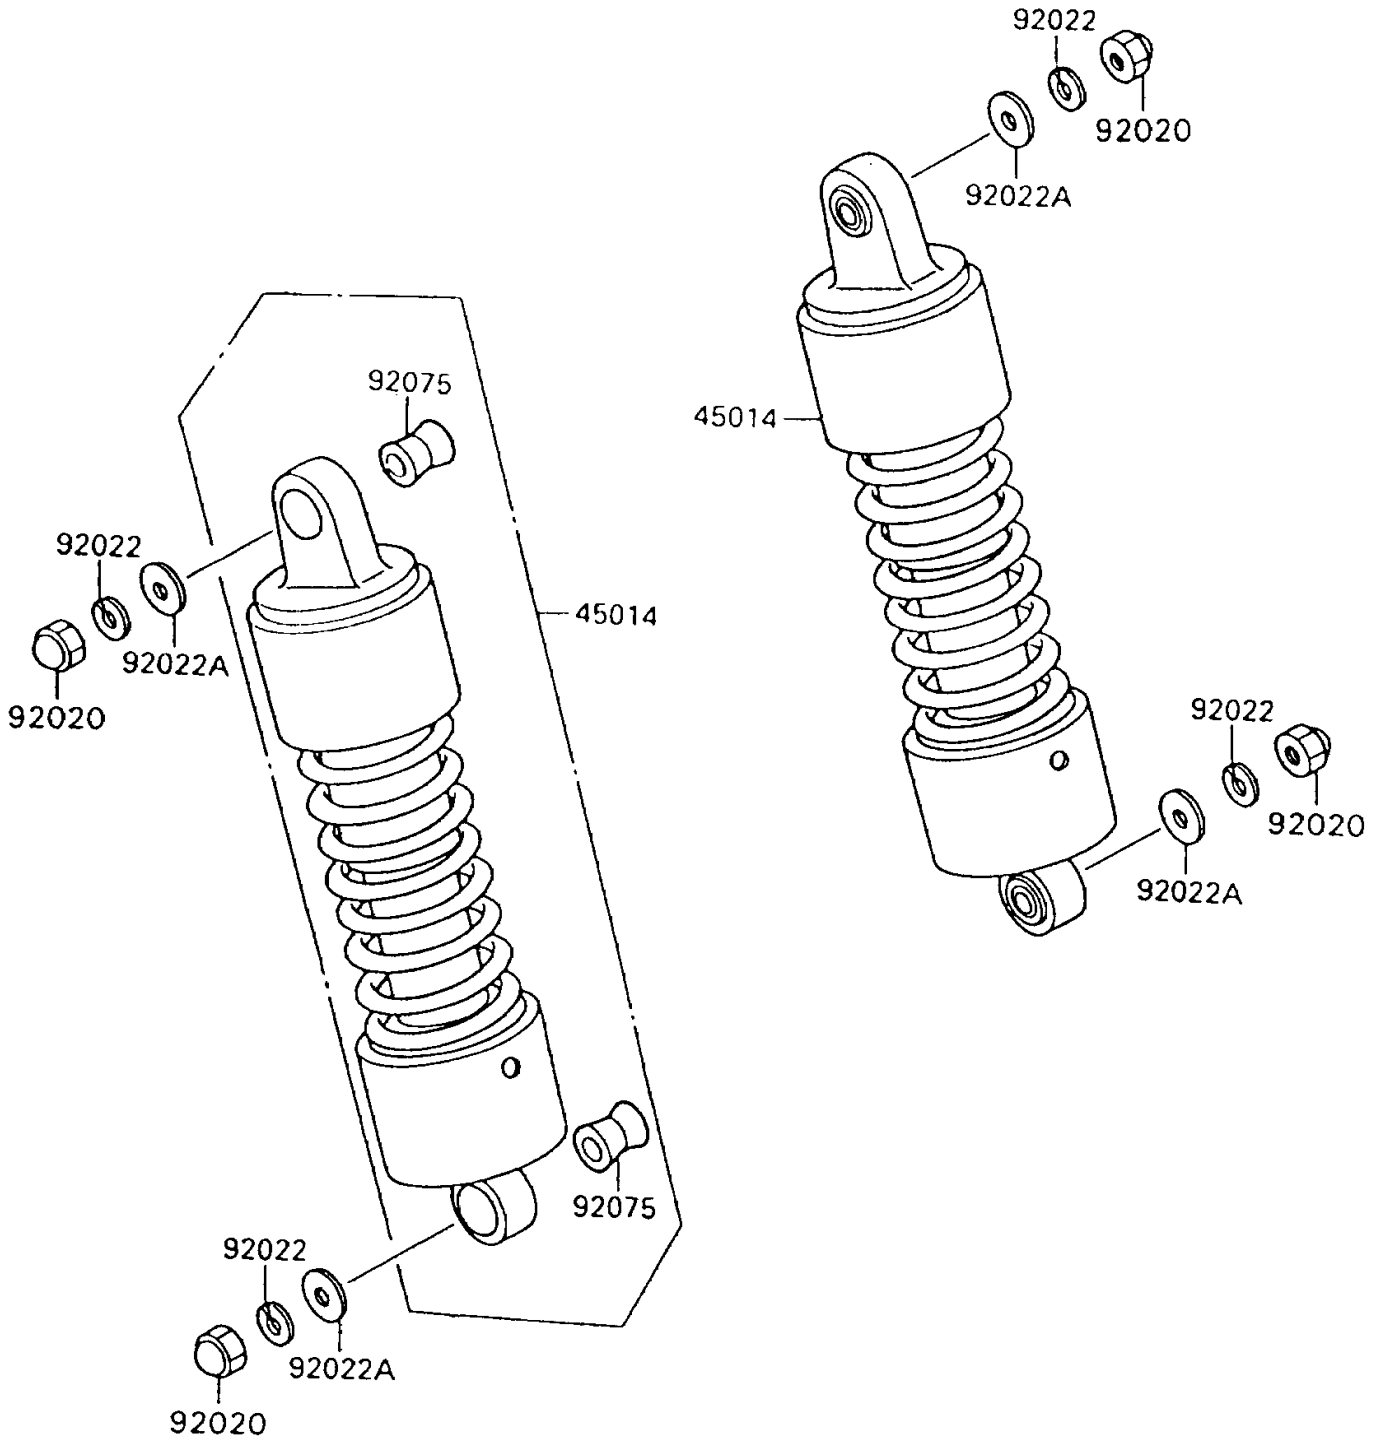

1992 Vulcan® 88 PARTS DIAGRAM

Suspension/Shock Absorber

F2151

1992 Vulcan® 88 PARTS LIST

Suspension/Shock Absorber

ITEM NAME	PART NUMBER	QUANTITY
SHOCKABSORBER (Ref # 45014)	45014-1371	1
NUT,CAP,10MM (Ref # 92020)	92020-003	1
WASHER,SPRING,10MM (Ref # 92022)	92022-1540	1
WASHER,10.5X26X2.3 (Ref # 92022A)	92022-246	1
DAMPER,SHOCKABSORBER (Ref # 92075)	92075-1387	1