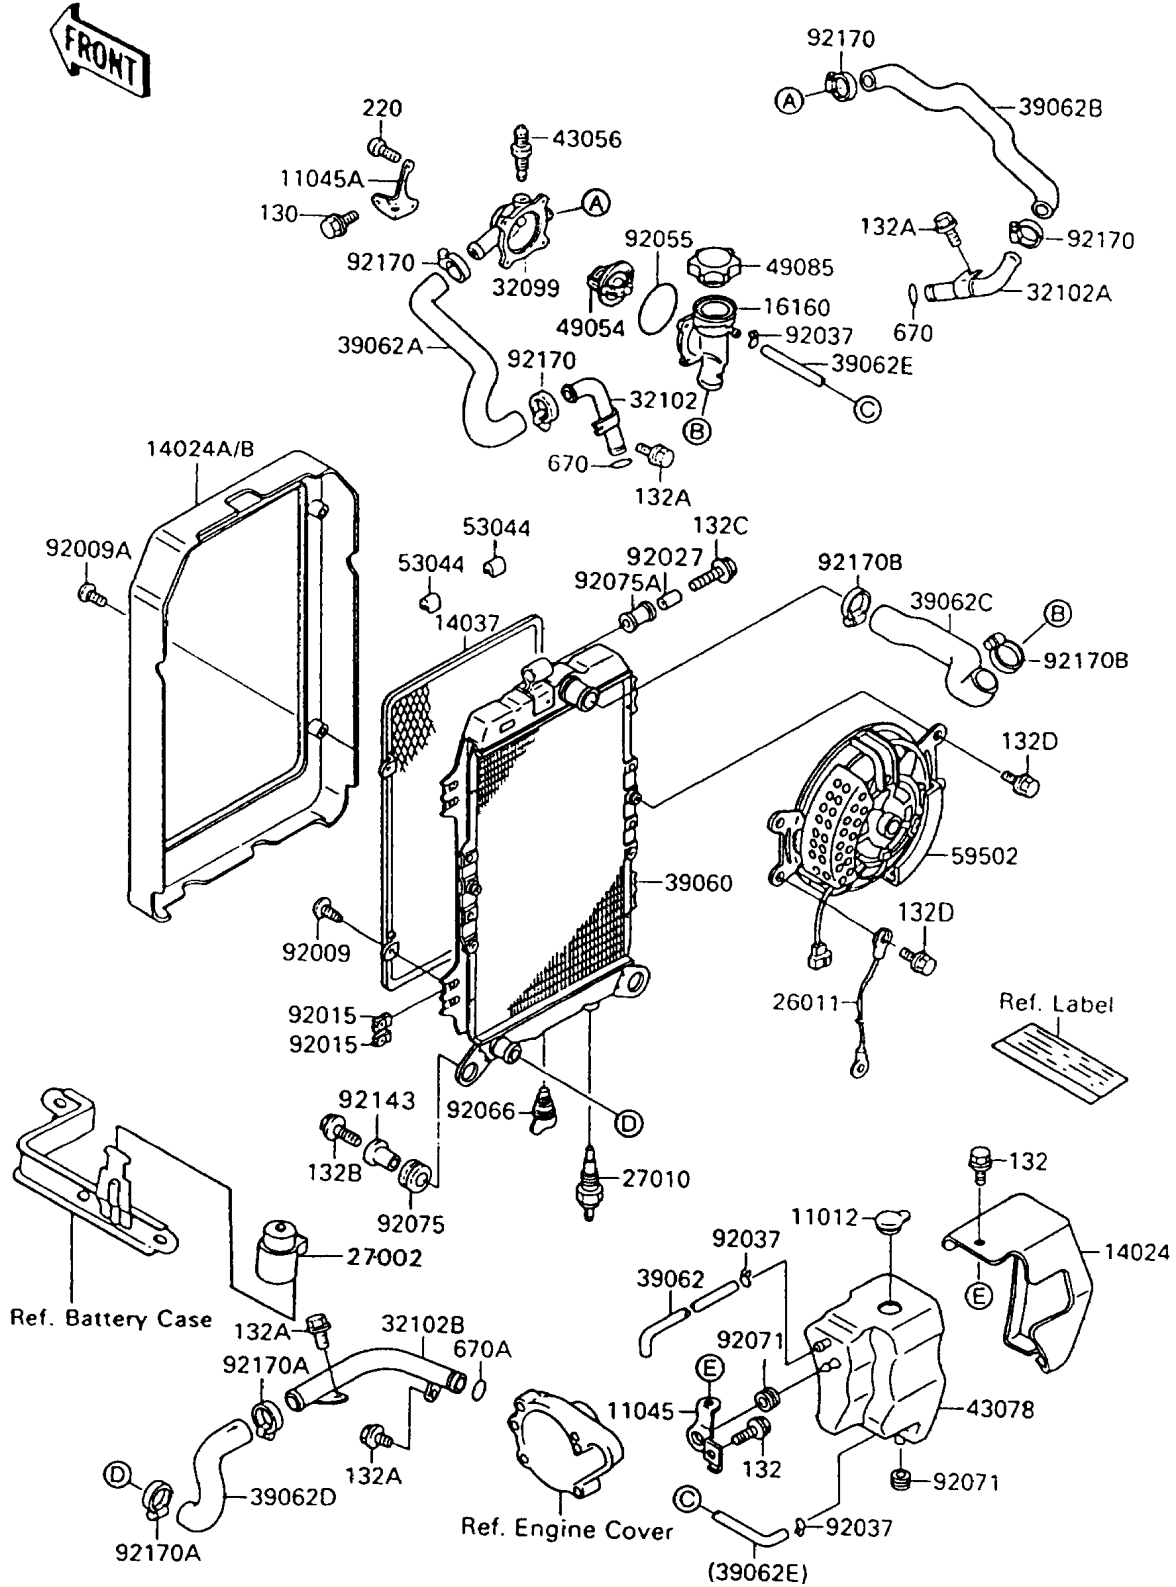

1992 Vulcan® 88 PARTS DIAGRAM

Radiator

E3032

1992 Vulcan® 88 PARTS LIST

Radiator

ITEM NAME	PART NUMBER	QUANTITY
CAP (Ref # 11012)	11012-1585	1
BRACKET,RESERVOIR (Ref # 11045)	11045-1436	1
BRACKET,THERMOSTAT (Ref # 11045A)	11045-1437	1
COVER,RESERVOIR (Ref # 14024)	14024-1406	1
COVER,RADIATOR,C.A.BLUE (Ref # 14024A)	14024-1429-FC	1
SCREEN (Ref # 14037)	14037-1090	1
BODY,THERMOSTAT,UPP (Ref # 16160)	16160-1116	1
WIRE-LEAD (Ref # 26011)	26011-1412	1
SWITCH,FAN (Ref # 27010)	27010-1167	1
CASE,THERMOSTAT (Ref # 32099)	32099-1093	1
PIPE,HEAD,FR (Ref # 32102)	32102-1413	1
PIPE,HEAD,RR (Ref # 32102A)	32102-1414	1
PIPE,PUMP COVER-HOSE (Ref # 32102B)	32102-1415	1
RADIATOR (Ref # 39060)	39060-1077	1
HOSE-COOLING (Ref # 39062)	39062-1125	1
HOSE-COOLING,HEAD,FR (Ref # 39062A)	39062-1227	1
HOSE-COOLING,HEAD,RR (Ref # 39062B)	39062-1228	1
HOSE-COOLING,THERMO-RADIATOR (Ref # 39062C)	39062-1229	1
HOSE-COOLING,RADIATOR-PUMP (Ref # 39062D)	39062-1252	1
HOSE-COOLING (Ref # 39062E)	39062-1255	1
BREATHER (Ref # 43056)	43056-003	1
RESERVOIR (Ref # 43078)	43078-1085	1
THERMOSTAT (Ref # 49054)	49054-1051	1
CAP-ASSY-PRESSURE (Ref # 49085)	49085-1067	1
TRIM (Ref # 53044)	53044-1199	1
FAN-ASSY (Ref # 59502)	59502-1071	1
SCREW,TAPPING,6X16 (Ref # 92009)	92009-1436	1
SCREW,TAPPING,6X30 (Ref # 92009A)	92009-1481	1
NUT,6MM (Ref # 92015)	92015-1758	1