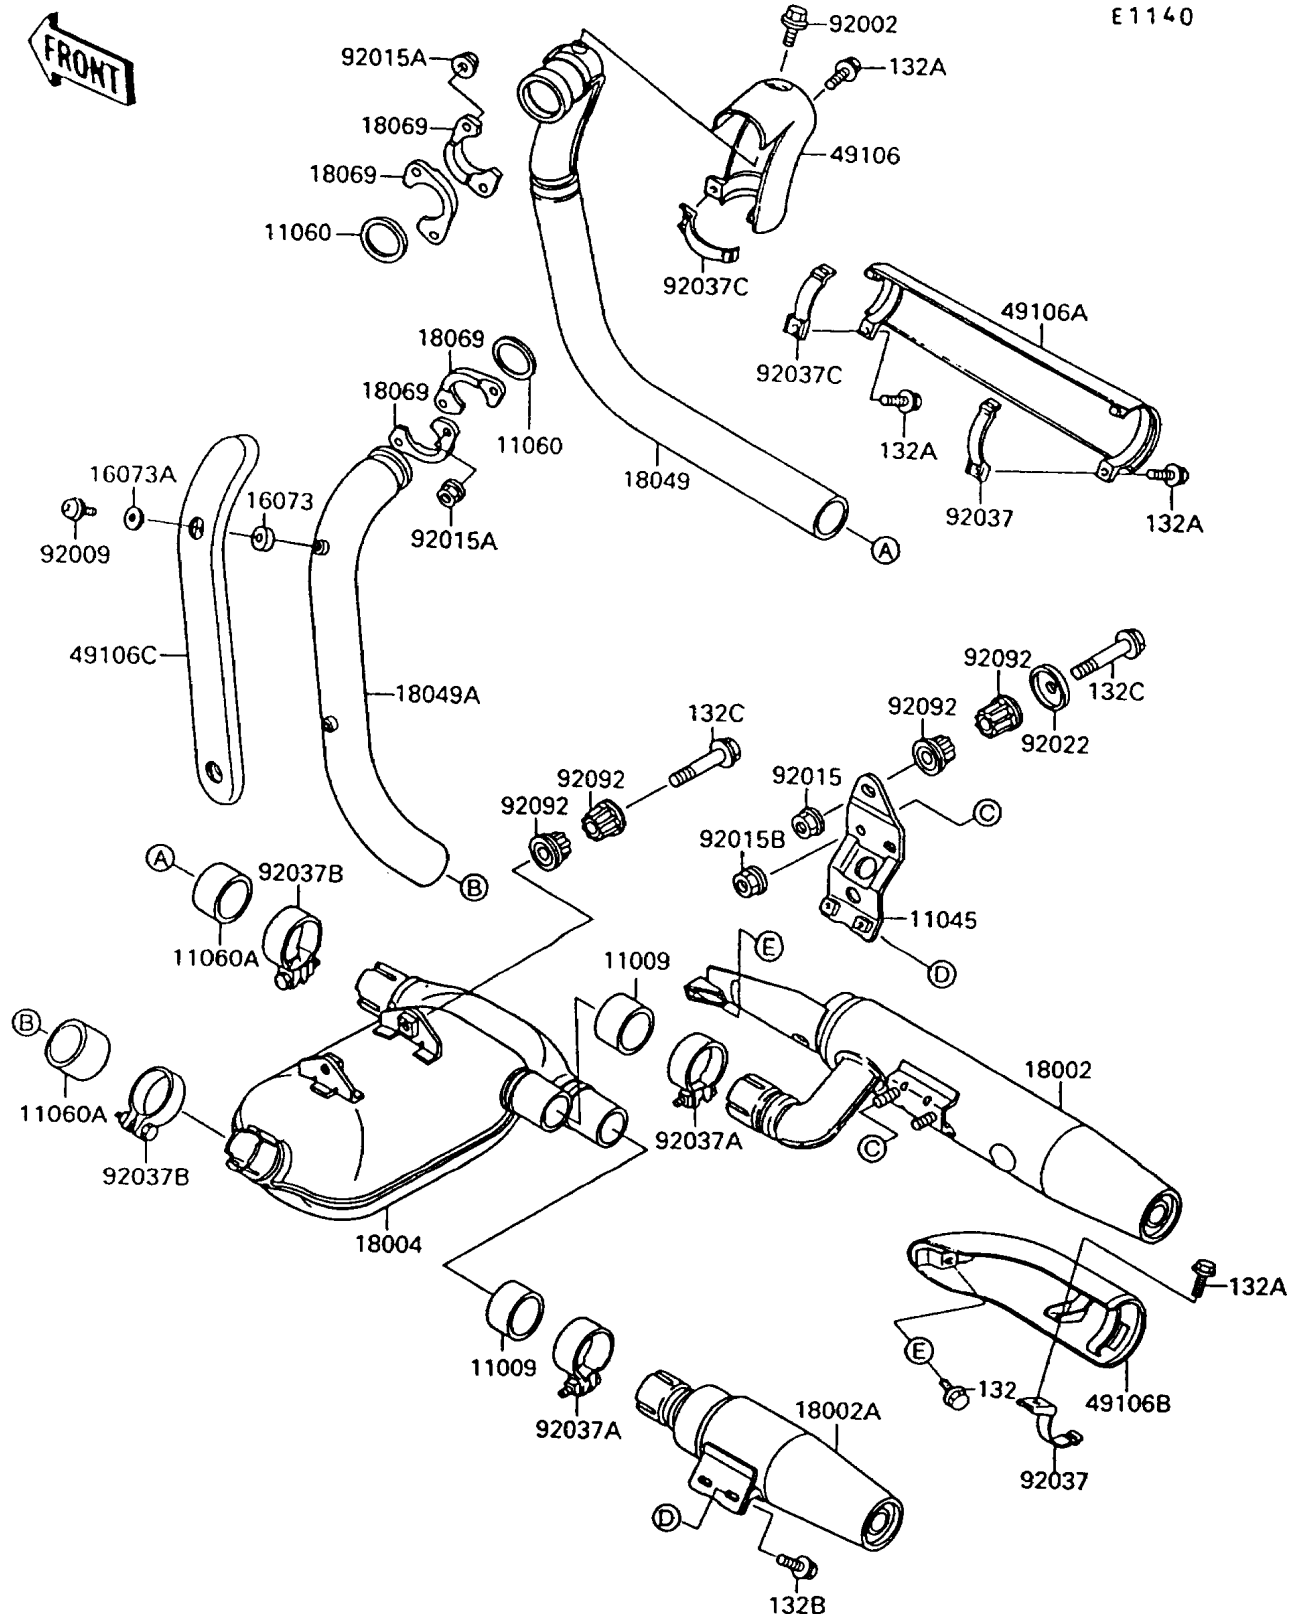

1992 Vulcan® 88 PARTS DIAGRAM

Muffler(s)

E 1140

1992 Vulcan® 88 PARTS LIST

Muffler(s)

ITEM NAME	PART NUMBER	QUANTITY
BOLT-FLANGED-SMALL (Ref # 132)	132E0610	1
BOLT-FLANGED-SMALL (Ref # 132A)	132E0620	1
BOLT-FLANGED-SMALL (Ref # 132B)	132E0814	1
BOLT-FLANGED-SMALL,8X55 (Ref # 132C)	132E0855	1
GASKET,EXHAUST PIPE CONNECTING (Ref # 11009)	11009-1666	1
BRACKET,MUFFLER (Ref # 11045)	11045-1435	1
GASKET,EXHAUST PIPE (Ref # 11060)	11060-1119	1
GASKET,EXHAUST PIPE HOLDER (Ref # 11060A)	11060-1330	1
INSULATOR,6.5X12.5X4 (Ref # 16073)	16073-1069	1
INSULATOR,6.5X12.5X2 (Ref # 16073A)	16073-1070	1
BODY-COMP-MUFFLER,UPP (Ref # 18002)	18002-1806	1
BODY-COMP-MUFFLER,LWR (Ref # 18002A)	18002-1807	1
CHAMBER-PREMUFFLER (Ref # 18004)	18004-1057	1
PIPE-EXHAUST,FR (Ref # 18049)	18049-1406	1
PIPE-EXHAUST,RR (Ref # 18049A)	18049-1407	1
HOLDER-EXHAUST PIPE (Ref # 18069)	18069-1074	1
COVER-EXHAUST PIPE,FR (Ref # 49106)	49106-1095	1
COVER-EXHAUST PIPE,FR (Ref # 49106A)	49106-1096	1
COVER-MUFFLER (Ref # 49106B)	49106-1107	1
COVER-MUFFLER,PIPE,RR (Ref # 49106C)	49106-1109	1
BOLT,6X8 (Ref # 92002)	92002-1604	1
SCREW (Ref # 92009)	92009-1517	1
NUT,FLANGED,8MM (Ref # 92015)	92015-1014	1
NUT,CAP,8MM (Ref # 92015A)	92015-1371	1
NUT,8MM (Ref # 92015B)	92015-1398	1
WASHER,CUP TYPE (Ref # 92022)	92022-1270	1
CLAMP,MUFFLER COVER (Ref # 92037)	92037-1615	1
CLAMP,52MM (Ref # 92037A)	92037-1633	1
CLAMP,59MM (Ref # 92037B)	92037-1863	1

1992 Vulcan® 88 PARTS LIST

Muffler(s)

ITEM NAME	PART NUMBER	QUANTITY
CLAMP (Ref # 92037C)	92037-1874	1
BUSHING-RUBBER,MUFFLER (Ref # 92092)	92092-1013	1