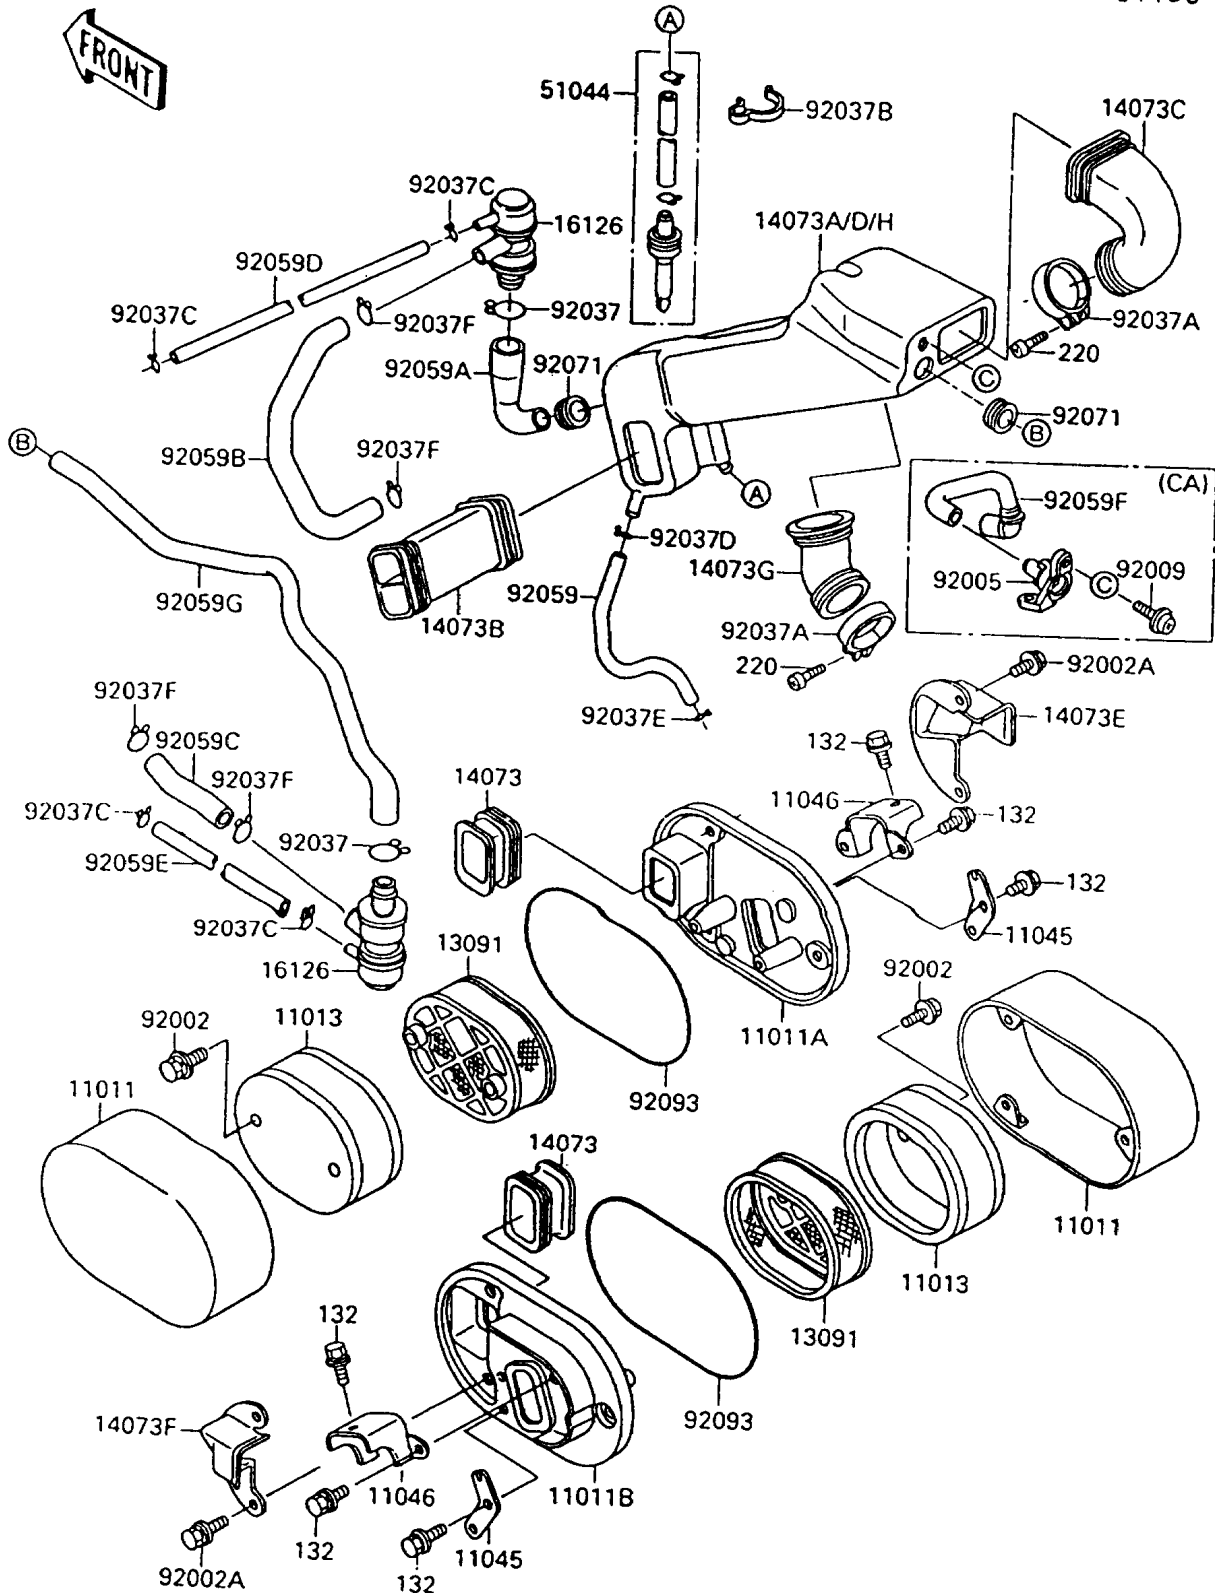

1992 Vulcan® 88 PARTS DIAGRAM

Air Cleaner

E7130

1992 Vulcan® 88 PARTS LIST

Air Cleaner

ITEM NAME	PART NUMBER	QUANTITY
CASE-AIR FILTER,OUTSIDE (Ref # 11011)	11011-1248	1
CASE-AIR FILTER,LH,INSIDE (Ref # 11011A)	11011-1289	1
CASE-AIR FILTER,RH,INSIDE (Ref # 11011B)	11011-1290	1
ELEMENT-AIR FILTER (Ref # 11013)	11013-1122	1
BRACKET,AIR FILTER,LWR (Ref # 11045)	11045-1434	1
BRACKET,AIR FILTER,UPP (Ref # 11046)	11046-1035	1
HOLDER,ELEMENT (Ref # 13091)	13091-1345	1
DUCT,INLET (Ref # 14073)	14073-1296	1
DUCT,SURGE TANK (Ref # 14073A)	14073-1297	1
DUCT,AIR FILTER (Ref # 14073B)	14073-1298	1
DUCT,FR,CARBURETOR (Ref # 14073C)	14073-1299	1
DUCT,SURGE TANK (Ref # 14073D)	14073-1306	1
DUCT,LH (Ref # 14073E)	14073-1316	1
DUCT,RH (Ref # 14073F)	14073-1317	1
DUCT,RR,CARBURETOR (Ref # 14073G)	14073-1326	1
DUCT,SURGE TANK (Ref # 14073H)	14073-1357	1
VALVE,AIR SWITCH (Ref # 16126)	16126-1188	1
TUBE-ASSY (Ref # 51044)	51044-1089	1
BOLT,6X25 (Ref # 92002)	92002-1137	1
BOLT,6X16 (Ref # 92002A)	92002-1242	1
FITTING (Ref # 92005)	92005-1163	1
SCREW,6X14 (Ref # 92009)	92009-1272	1
CLAMP,TUBE (Ref # 92037)	92037-1076	1
CLAMP,BOOT FITTING (Ref # 92037A)	92037-1112	1
CLAMP,HOSE (Ref # 92037B)	92037-1552	1
CLAMP (Ref # 92037C)	92037-1712	1
CLAMP,14MM (Ref # 92037D)	92037-1862	1
CLAMP,BREATHER TUBE (Ref # 92037E)	92037-192	1
CLAMP,TUBE (Ref # 92037F)	92037-213	1

1992 Vulcan® 88 PARTS LIST

Air Cleaner

ITEM NAME	PART NUMBER	QUANTITY
TUBE,BREATHER (Ref # 92059)	92059-1777	1
TUBE,ASV-SURGE TANK (Ref # 92059A)	92059-1779	1
BOLT-FLANGED-SMALL,6X10 (Ref # 132)	132J0610	1
SCREW-PAN-CROS (Ref # 220)	220C0430	1
TUBE,VALVE-ASV (Ref # 92059B)	92059-1780	1
TUBE,ASV-CAP(R) (Ref # 92059C)	92059-1783	1
TUBE,4X9X420 (Ref # 92059D)	92059-1820	1
TUBE,4X9X650 (Ref # 92059E)	92059-1846	1
TUBE,AIR FILTER (Ref # 92059F)	92059-1859	1
TUBE,AIR VALVE-AIR FILTER (Ref # 92059G)	92059-1873	1
GROMMET,AIR FILTER (Ref # 92071)	92071-1028	1
SEAL,AIR FILTER (Ref # 92093)	92093-1236	1