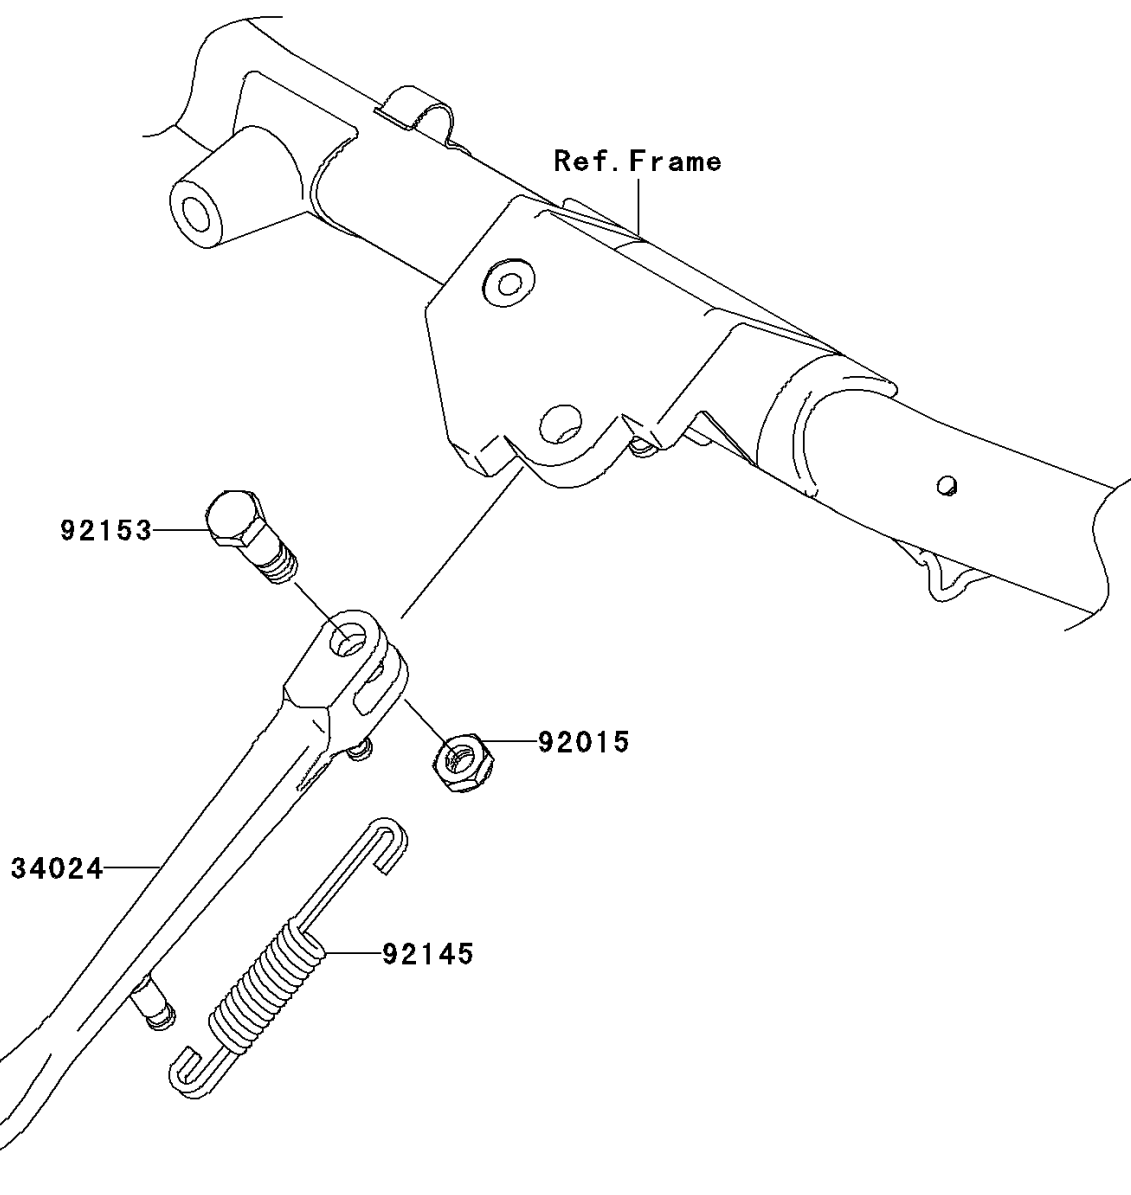

## 2006 Vulcan® 1600 Classic PARTS DIAGRAM

Stand(s)

F2190

## 2006 Vulcan® 1600 Classic PARTS LIST

Stand(s)

ITEM NAME	PART NUMBER	QUANTITY
STAND-SIDE (Ref # 34024)	34024-0014	1
NUT,LOCK,10MM,BLACK (Ref # 92015)	92015-1188	1
SPRING,SIDE STAND (Ref # 92145)	92145-0083	1
BOLT,SIDE STAND,10MM (Ref # 92153)	92153-1416	1