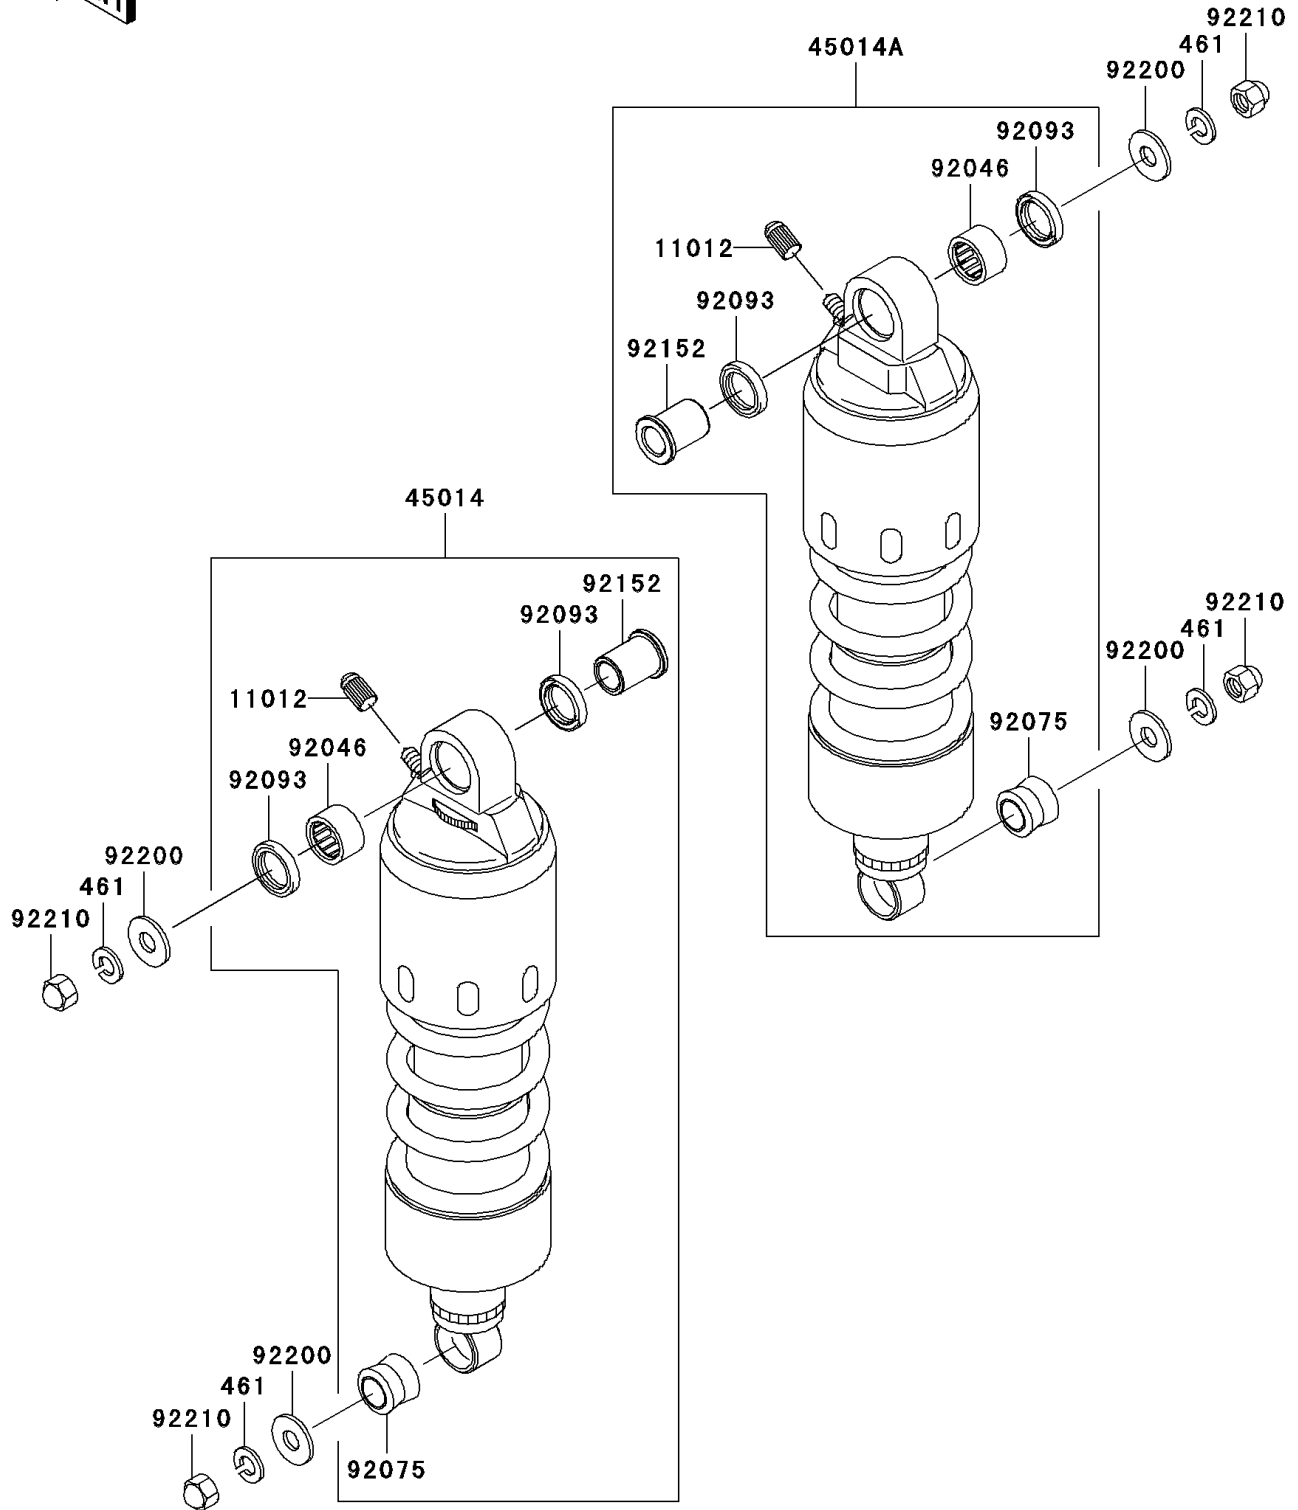

## 2006 Vulcan® 1600 Classic PARTS DIAGRAM

Suspension/Shock Absorber

F2151

## 2006 Vulcan® 1600 Classic PARTS LIST

Suspension/Shock Absorber

ITEM NAME	PART NUMBER	QUANTITY
WASHER-SPRING,10MM (Ref # 461)	461S1000	1
CAP (Ref # 11012)	11012-1283	1
SHOCKABSORBER,LH (Ref # 45014)	45014-0073	1
SHOCKABSORBER,RH (Ref # 45014A)	45014-0074	1
BEARING-NEEDLE (Ref # 92046)	92046-1296	1
DAMPER,SHOCKABSORBER (Ref # 92075)	92075-1387	1
SEAL (Ref # 92093)	92093-1552	1
COLLAR (Ref # 92152)	92152-1336	1
WASHER,10.5X26X2.5 (Ref # 92200)	92200-1565	1
NUT,CAP,10MM (Ref # 92210)	92210-1288	1