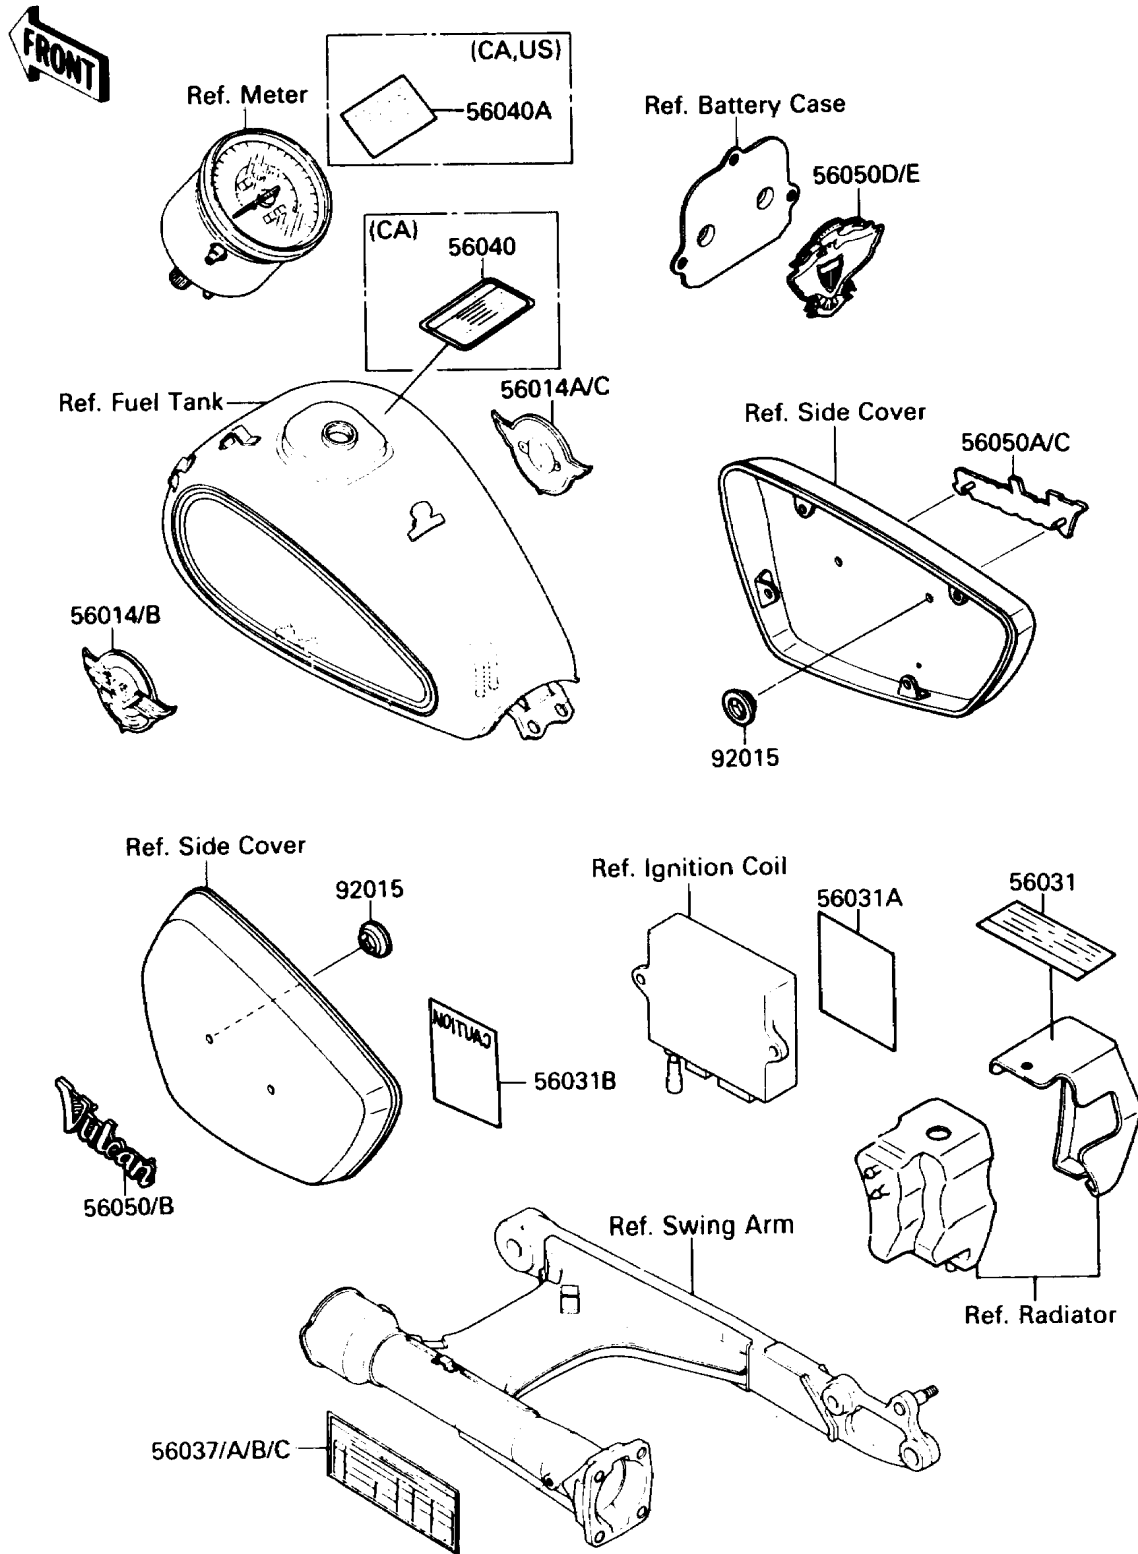

## 1987 Vulcan® 88 PARTS DIAGRAM

Label

F286U

## 1987 Vulcan® 88 PARTS LIST

Label

ITEM NAME	PART NUMBER	QUANTITY
EMBLEM,FUEL TANK,LH (Ref # 56014)	56014-1183	1
EMBLEM,FUEL TANK,RH (Ref # 56014A)	56014-1184	1
LABEL-MANUAL,OIL & OIL FILTER (Ref # 56031)	56031-1558	1
LABEL-MANUAL,DAILY SAFETY (Ref # 56031A)	56031-1559	1
LABEL-MANUAL,BATTERY VENT (Ref # 56031B)	56031-1560	1
LABEL-SPECIFICATION,TIRE&LOAD (Ref # 56037)	56037-1377	1
LABEL-SPECIFICATION,TIRE&LOAD (Ref # 56037A)	56037-1378	1
LABEL-WARNING,EVAPO (Ref # 56040)	56040-1121	1
LABEL-WARNING,BREAK IN CAUTION (Ref # 56040A)	56040-1220	1
MARK,SIDE COVER,LH,FOR RED (Ref # 56050)	56050-1004	1
MARK,SIDE COVER,RH,FOR RED (Ref # 56050A)	56050-1005	1
MARK,BACK REST COVER,RED&EBONY (Ref # 56050D)	56050-1008	1
NUT,PUSH,3MM (Ref # 92015)	92018-005	1