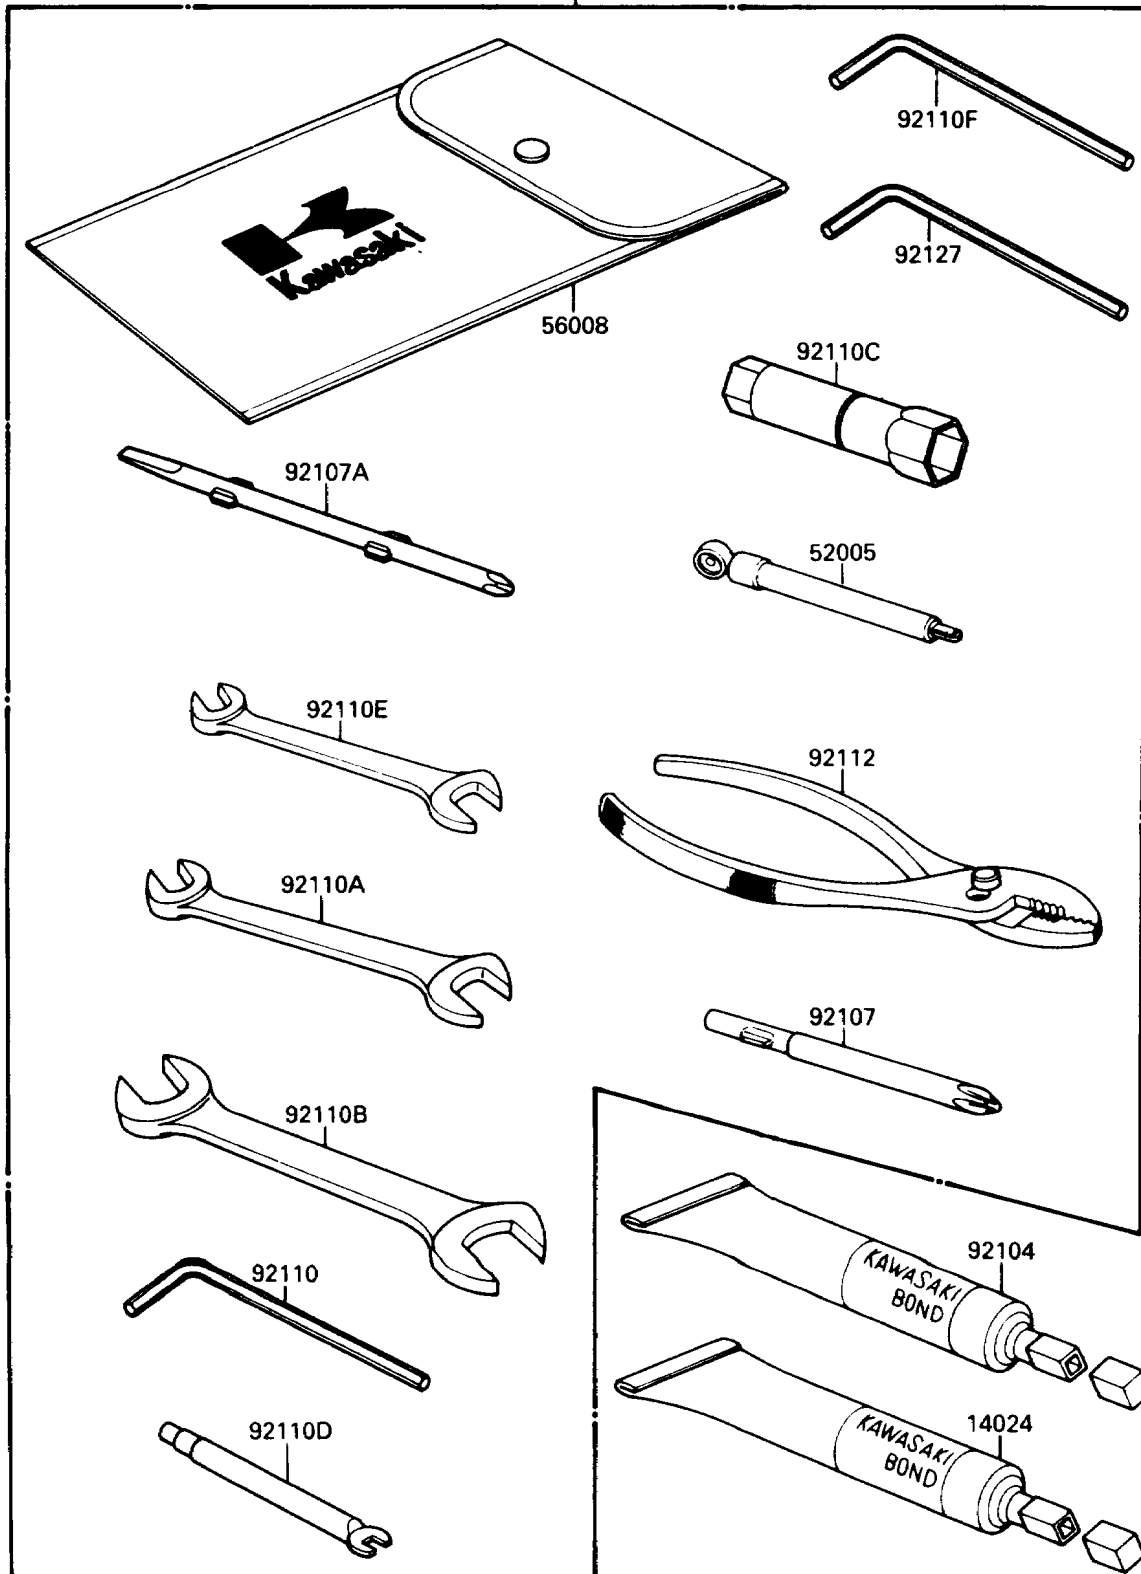

1987 Vulcan® 88 PARTS DIAGRAM

Tool

56007

F2810-0239

1987 Vulcan® 88 PARTS LIST

Tool

ITEM NAME	PART NUMBER	QUANTITY
THREE BOND TB1211,HT/RS,WHITE (Ref # 14024)	56019-120	1
GAUGE,AIR,3.5KG/CM2 (Ref # 52005)	52005-1031	1
TOOLKIT (Ref # 56007)	56007-1249	1
BAG,TOOL (Ref # 56008)	56008-006	1
GASKET-LIQUID,TUBE,100G,BLACK (Ref # 92104)	92104-1003	1
TOOL-DRIVER,#3PHILLIPS (Ref # 92107)	92107-1002	1
TOOL-DRIVER,#2PHILLIPS&SLOT (Ref # 92107A)	92107-1052	1
TOOL-WRENCH,ALLEN,5MM (Ref # 92110)	92110-1015	1
TOOL-WRENCH,OPEN END,10X12 (Ref # 92110A)	92110-1038	1
TOOL-WRENCH,OPEN END,14X17 (Ref # 92110B)	92110-1045	1
TOOL-WRENCH,BOX,18MM (Ref # 92110C)	92110-1135	1
TOOL-WRENCH,SPOKE (Ref # 92110D)	92110-1136	1
TOOL-WRENCH,OPEN END,8X10 (Ref # 92110E)	92126-001	1
TOOL-WRENCH,ALLEN,6MM (Ref # 92110F)	92127-003	1
TOOL-PLIERS (Ref # 92112)	92112-003	1
TOOL-WRENCH,ALLEN,8MM (Ref # 92127)	92127-002	1