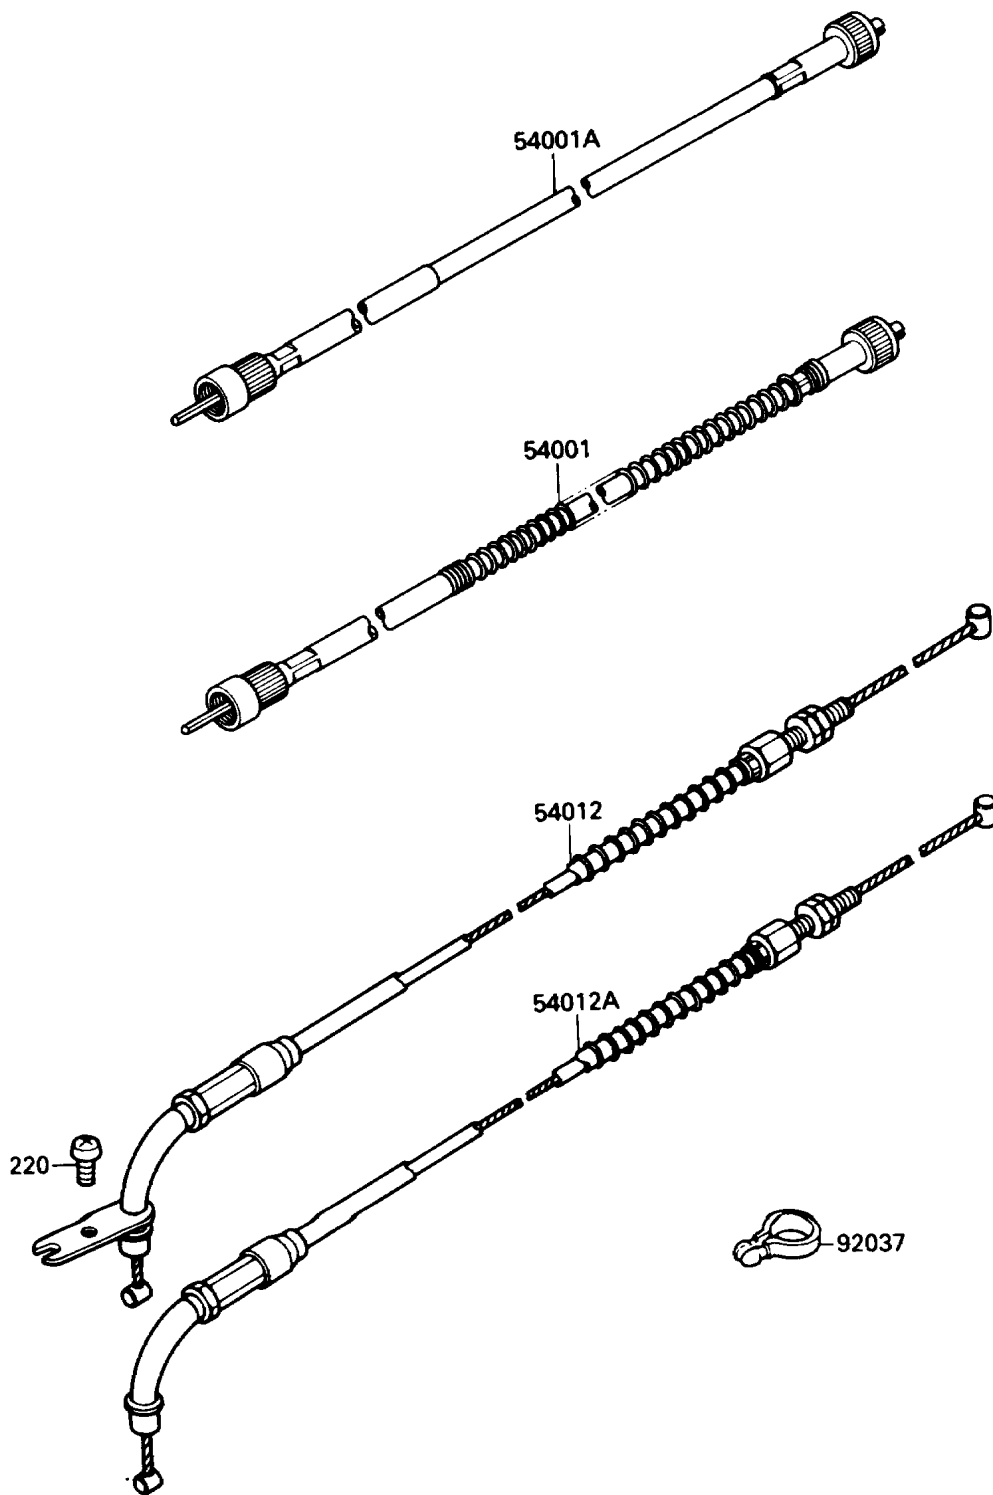

1987 Vulcan® 88 PARTS DIAGRAM

Cable

F2540

1987 Vulcan® 88 PARTS LIST

Cable

ITEM NAME	PART NUMBER	QUANTITY
CABLE-SPEEDOMETER (Ref # 54001)	54001-1131	1
CABLE-THROTTLE,OPENING (Ref # 54012)	54012-1319	1
CABLE-THROTTLE,CLOSING (Ref # 54012A)	54012-1320	1
CLAMP,HOSE (Ref # 92037)	92037-1827	1
SCREW-PAN-CROS (Ref # 220)	220C0514	1