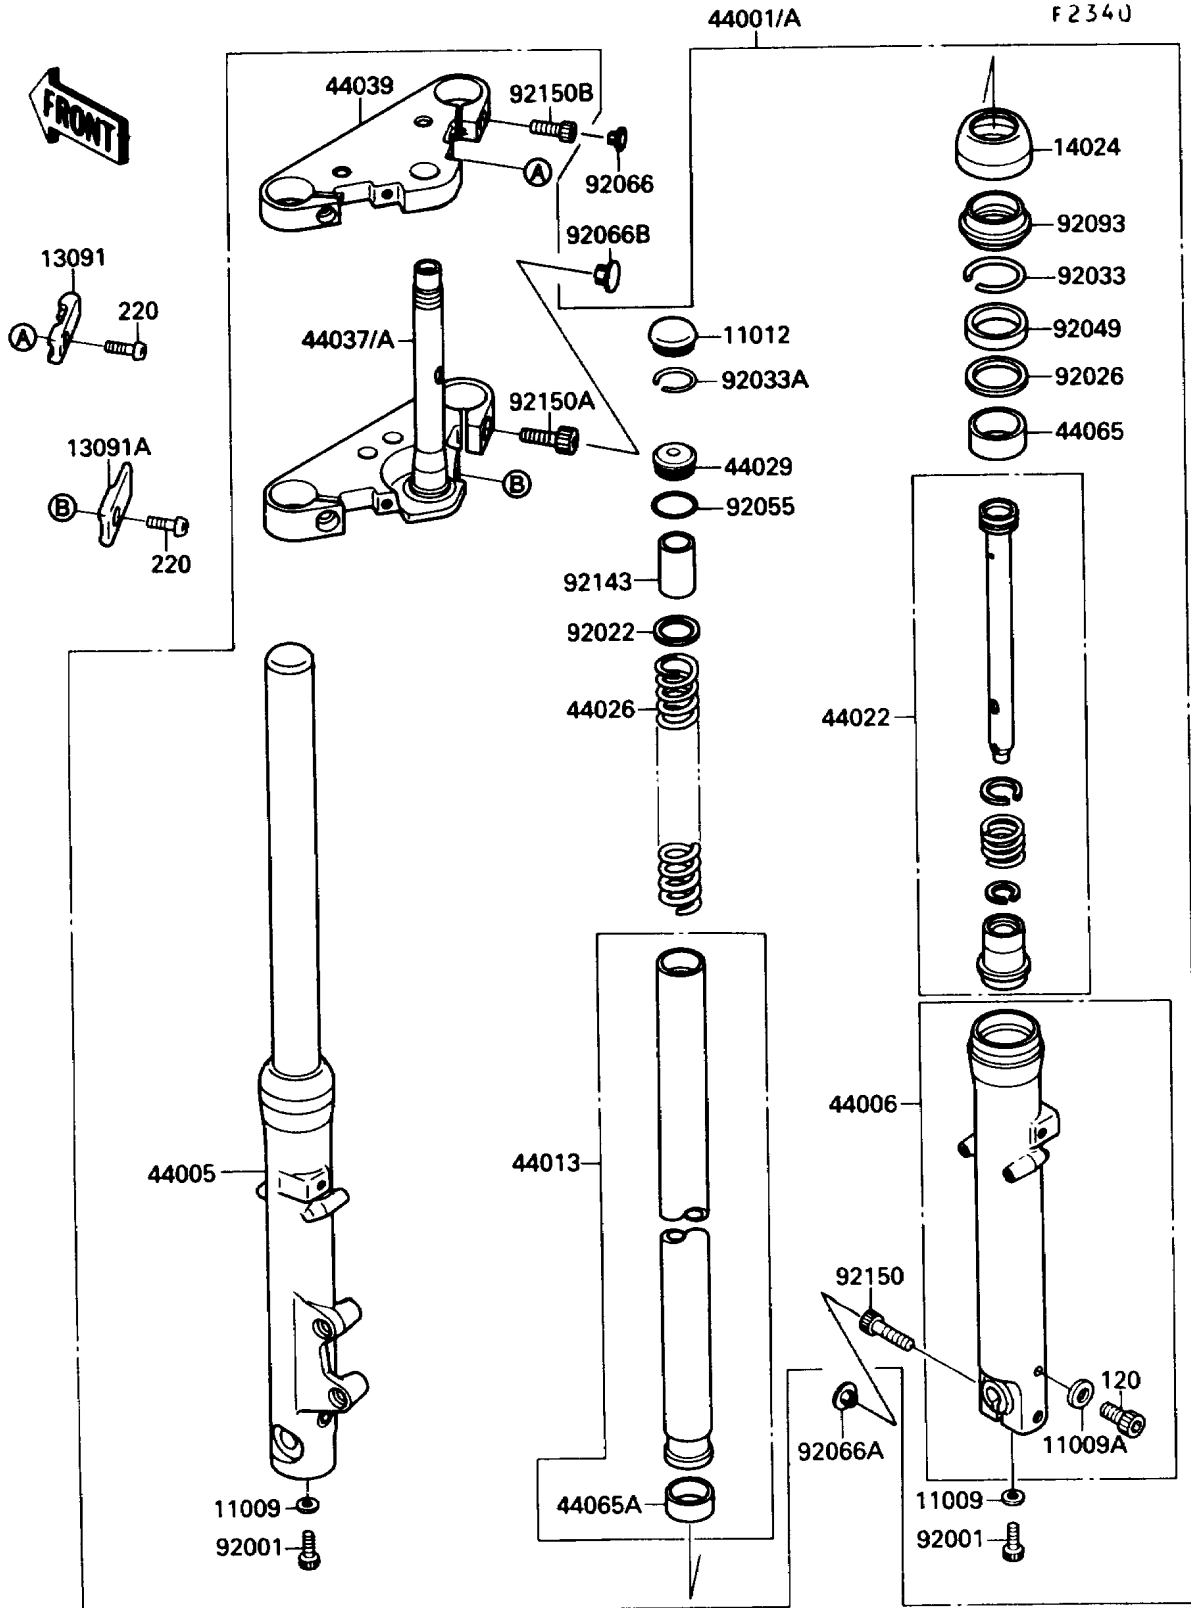

## 1987 Vulcan® 88 PARTS DIAGRAM

Front Fork

## 1987 Vulcan® 88 PARTS LIST

Front Fork

ITEM NAME	PART NUMBER	QUANTITY
GASKET,FORK CYLINDER BOLT (Ref # 11009)	44045-051	1
GASKET,DRAIN PLUG (Ref # 11009A)	44045-052	1
CAP,FORK TOP (Ref # 11012)	11012-1618	1
HOLDER,UPP (Ref # 13091)	13091-1482	1
HOLDER,LWR (Ref # 13091A)	13091-1483	1
COVER,FORK OUTER TUBE (Ref # 14024)	14024-1600	1
FORK-FRONT (Ref # 44001)	44001-1654	1
PIPE-LEFT FORK OUTER (Ref # 44005)	44005-1264	1
PIPE-RIGHT FORK OUTER (Ref # 44006)	44006-1261	1
PIPE-FORK INNER (Ref # 44013)	44013-1268	1
CYLINDER-FORK (Ref # 44022)	44022-1215	1
SPRING-FRONT FORK (Ref # 44026)	44026-1372	1
SEAT-FORK SPRING (Ref # 44029)	44029-1125	1
HOLDER-FORK UNDER (Ref # 44037)	44037-1215	1
HOLDER-FORK UPPER (Ref # 44039)	44039-1151	1
BUSHING-FRONT FORK (Ref # 44065)	44065-1079	1
BUSHING-FRONT FORK,INNER PIPE (Ref # 44065A)	44065-1080	1
BOLT,FORK CYLINDER (Ref # 92001)	92001-1464	1
WASHER (Ref # 92022)	92022-1909	1
SPACER,FORK OUTER (Ref # 92026)	92026-1276	1
RING-SNAP,FORK OUTER (Ref # 92033)	92033-1222	1
RING-SNAP,SPRING SEAT (Ref # 92033A)	92033-1223	1
SEAL-OIL,FORK OUTER (Ref # 92049)	92049-1272	1
RING-O,SPRING SEAT (Ref # 92055)	92055-1363	1
SEAL,FORK OUTER TUBE (Ref # 92093)	92093-1231	1
COLLAR,FORK SPRING (Ref # 92143)	92143-1053	1
BOLT,SOCKET,10X40 (Ref # 92150)	92150-1029	1
BOLT,SOCKET,12MM (Ref # 92150A)	92150-1030	1
BOLT,SOCKET,8MM (Ref # 92150B)	92150-1031	1

## 1987 Vulcan® 88 PARTS LIST

Front Fork

ITEM NAME	PART NUMBER	QUANTITY
BOLT-SOCKET (Ref # 120)	120P0608	1
SCREW-PAN-CROS,6X20 (Ref # 220)	220E0620	1