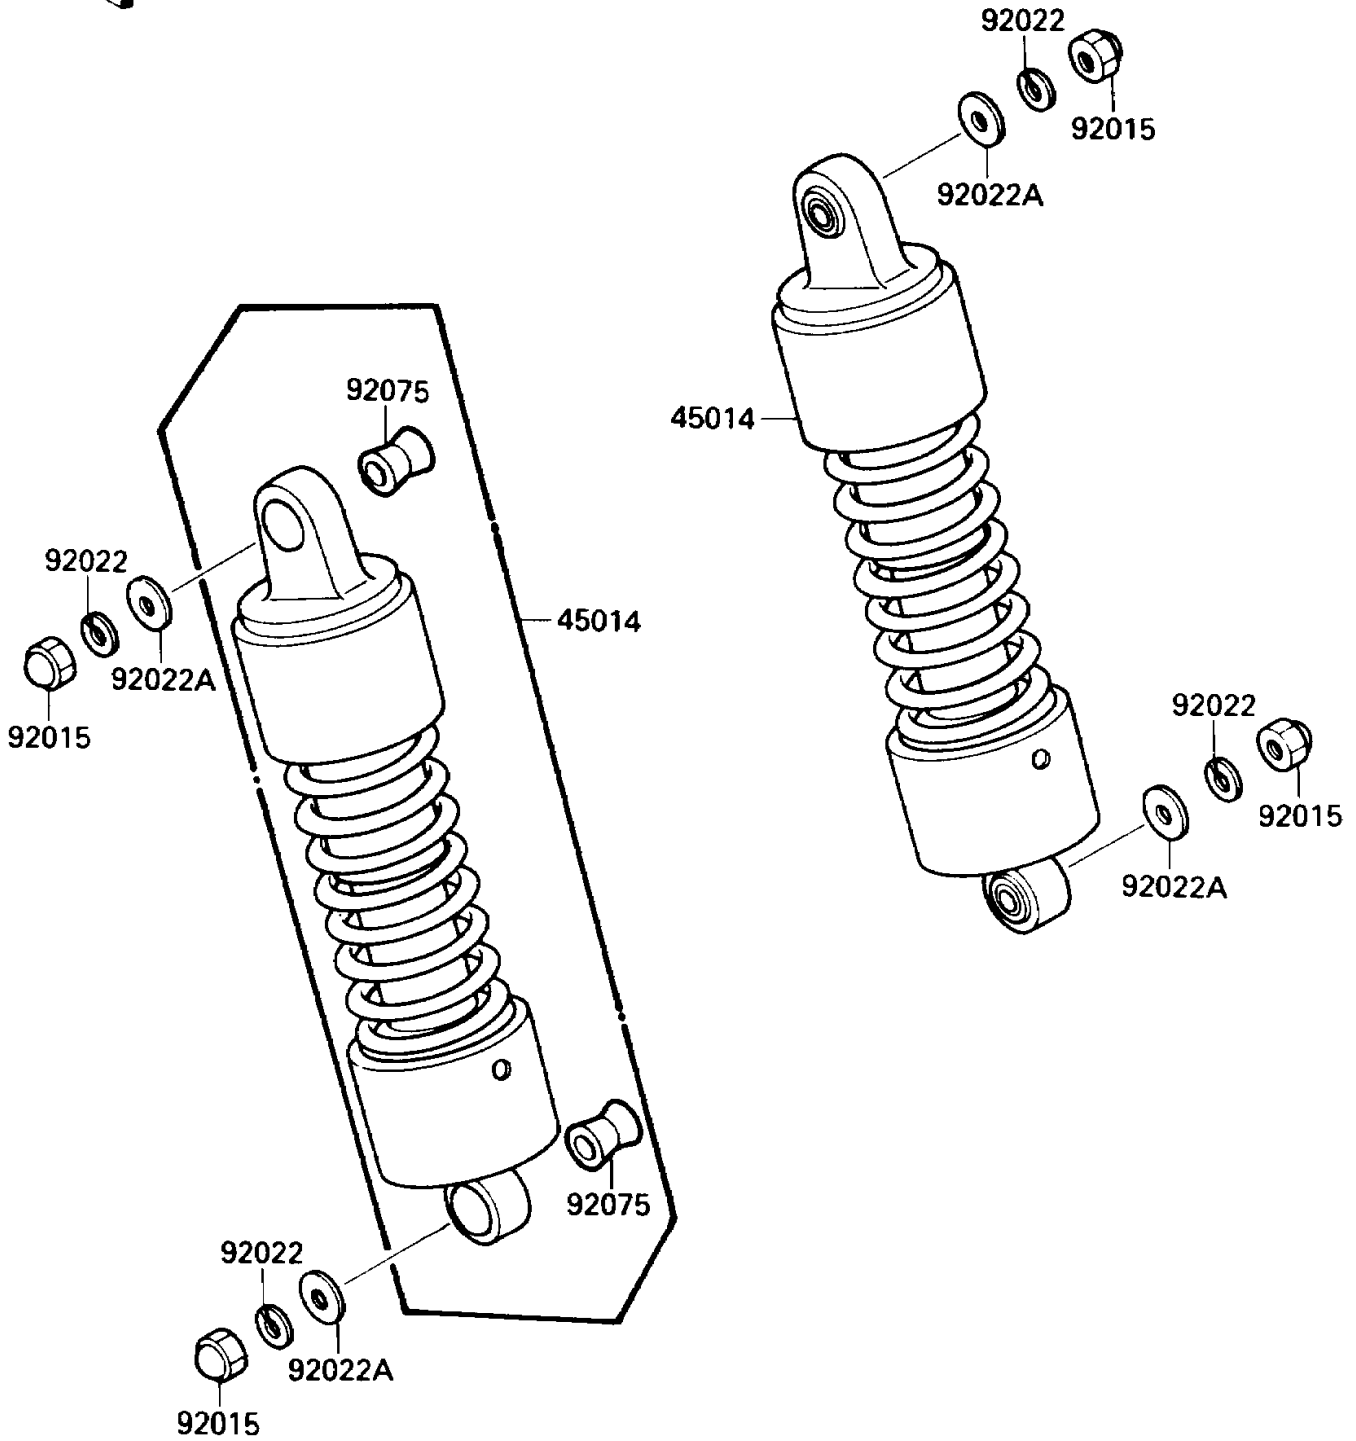

1987 Vulcan® 88 PARTS DIAGRAM

Suspension/Shock Absorber

F2151-0015

1987 Vulcan® 88 PARTS LIST

Suspension/Shock Absorber

ITEM NAME	PART NUMBER	QUANTITY
SHOCKABSORBER (Ref # 45014)	45014-1371	1
NUT,CAP,10MM (Ref # 92015)	92020-003	1
WASHER,SPRING,10MM (Ref # 92022)	92022-1540	1
WASHER,10.5X26X2.3 (Ref # 92022A)	92022-246	1
DAMPER,SHOCKABSORBER (Ref # 92075)	92075-1387	1