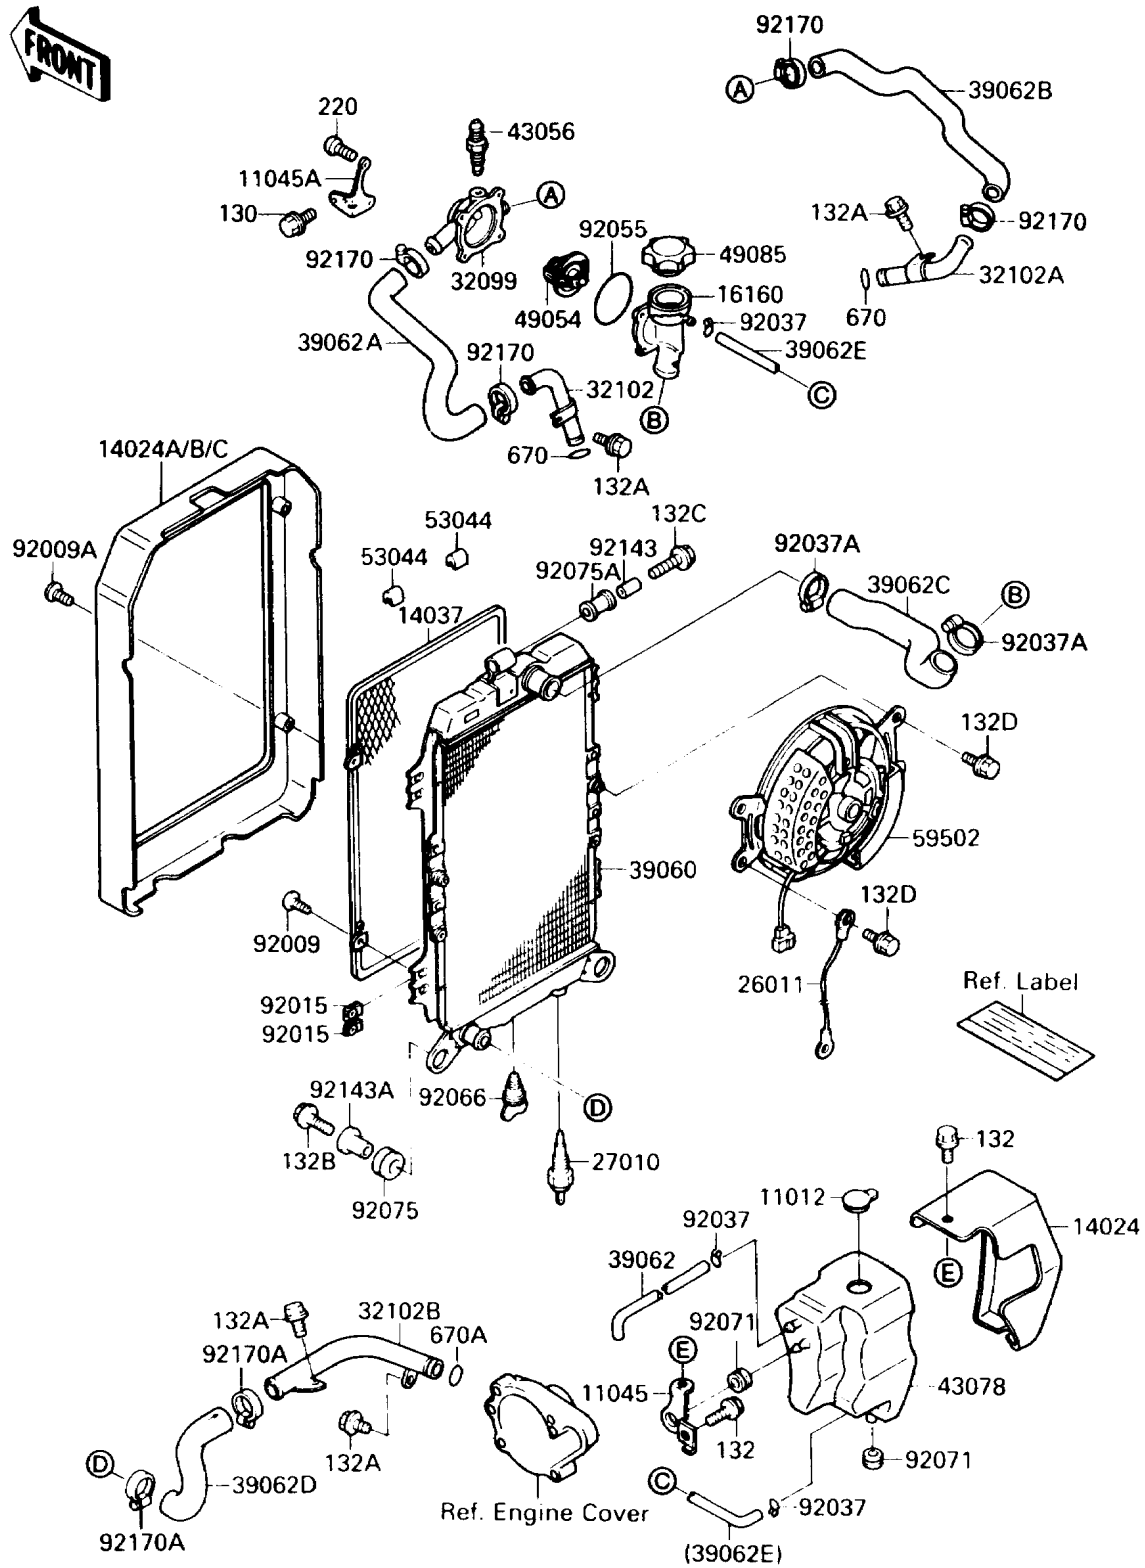

1987 Vulcan® 88 PARTS DIAGRAM

Radiator

E3032