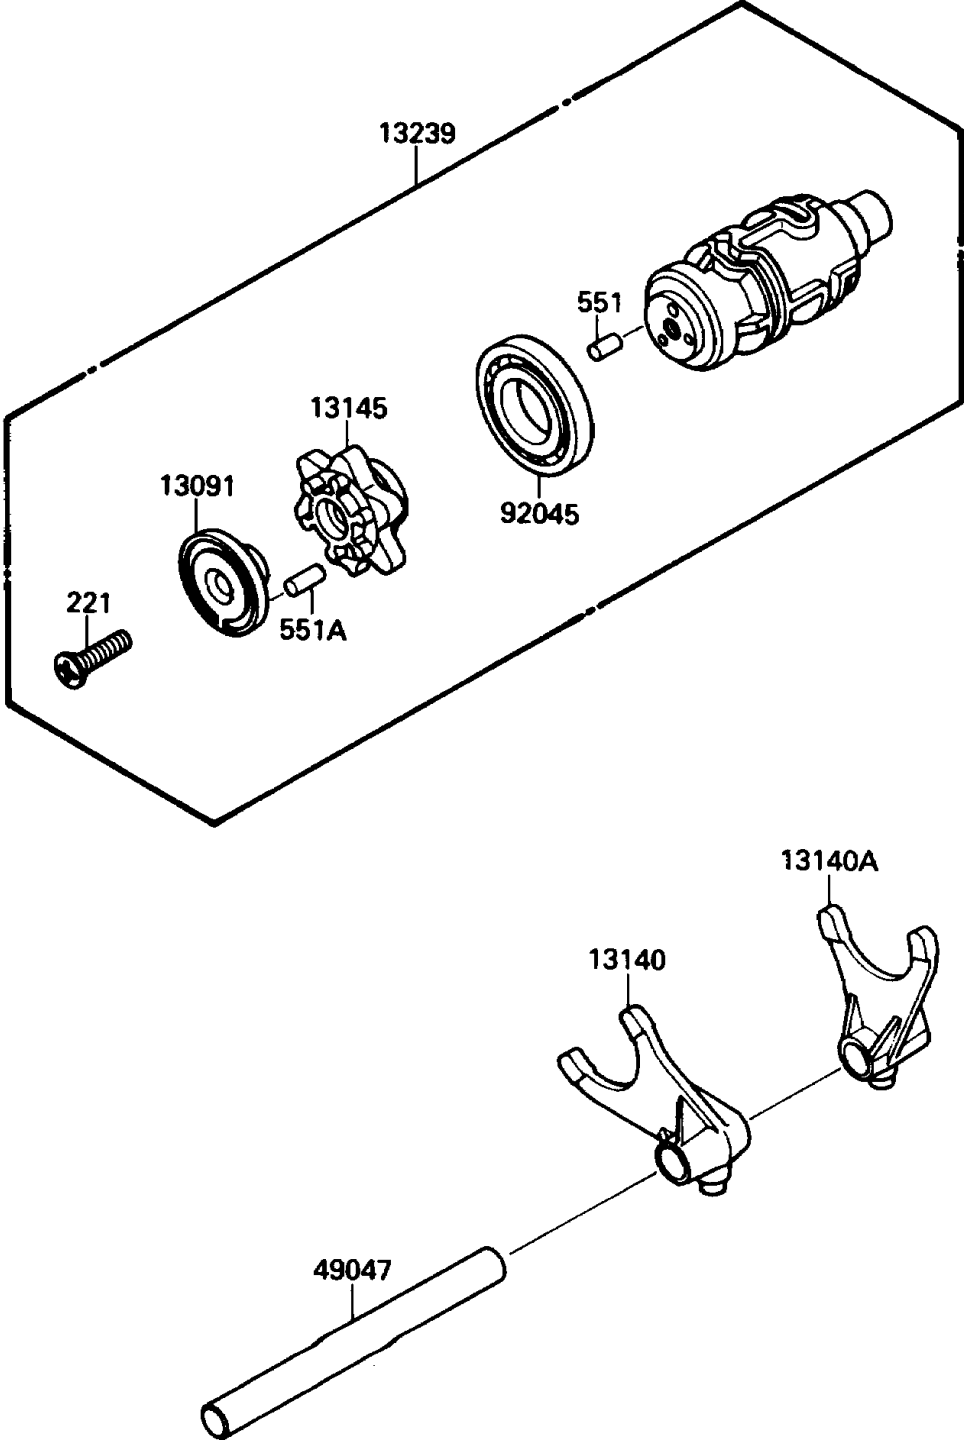

1987 Vulcan® 88 PARTS DIAGRAM

Change Drum/Shift Fork

E1362-0122

1987 Vulcan® 88 PARTS LIST

Change Drum/Shift Fork

ITEM NAME	PART NUMBER	QUANTITY
HOLDER,CHANGE DRUM PIN (Ref # 13091)	13091-1104	1
FORK-SHIFT,INPUT,2ND (Ref # 13140)	13140-1155	1
FORK-SHIFT,OUTPUT,3RD (Ref # 13140A)	13140-1156	1
CAM-CHANGE DRUM (Ref # 13145)	13145-1062	1
DRUM-ASSY-CHANGE (Ref # 13239)	13239-1141	1
ROD-SHIFT (Ref # 49047)	49047-1062	1
BEARING-BALL,#6005C4 (Ref # 92045)	92045-1056	1
SCREW-CSK-CROS,6X45 (Ref # 221)	221B0645	1
PIN-DOWEL,4X8 (Ref # 551)	551A0408	1
PIN-DOWEL (Ref # 551A)	551A0412	1