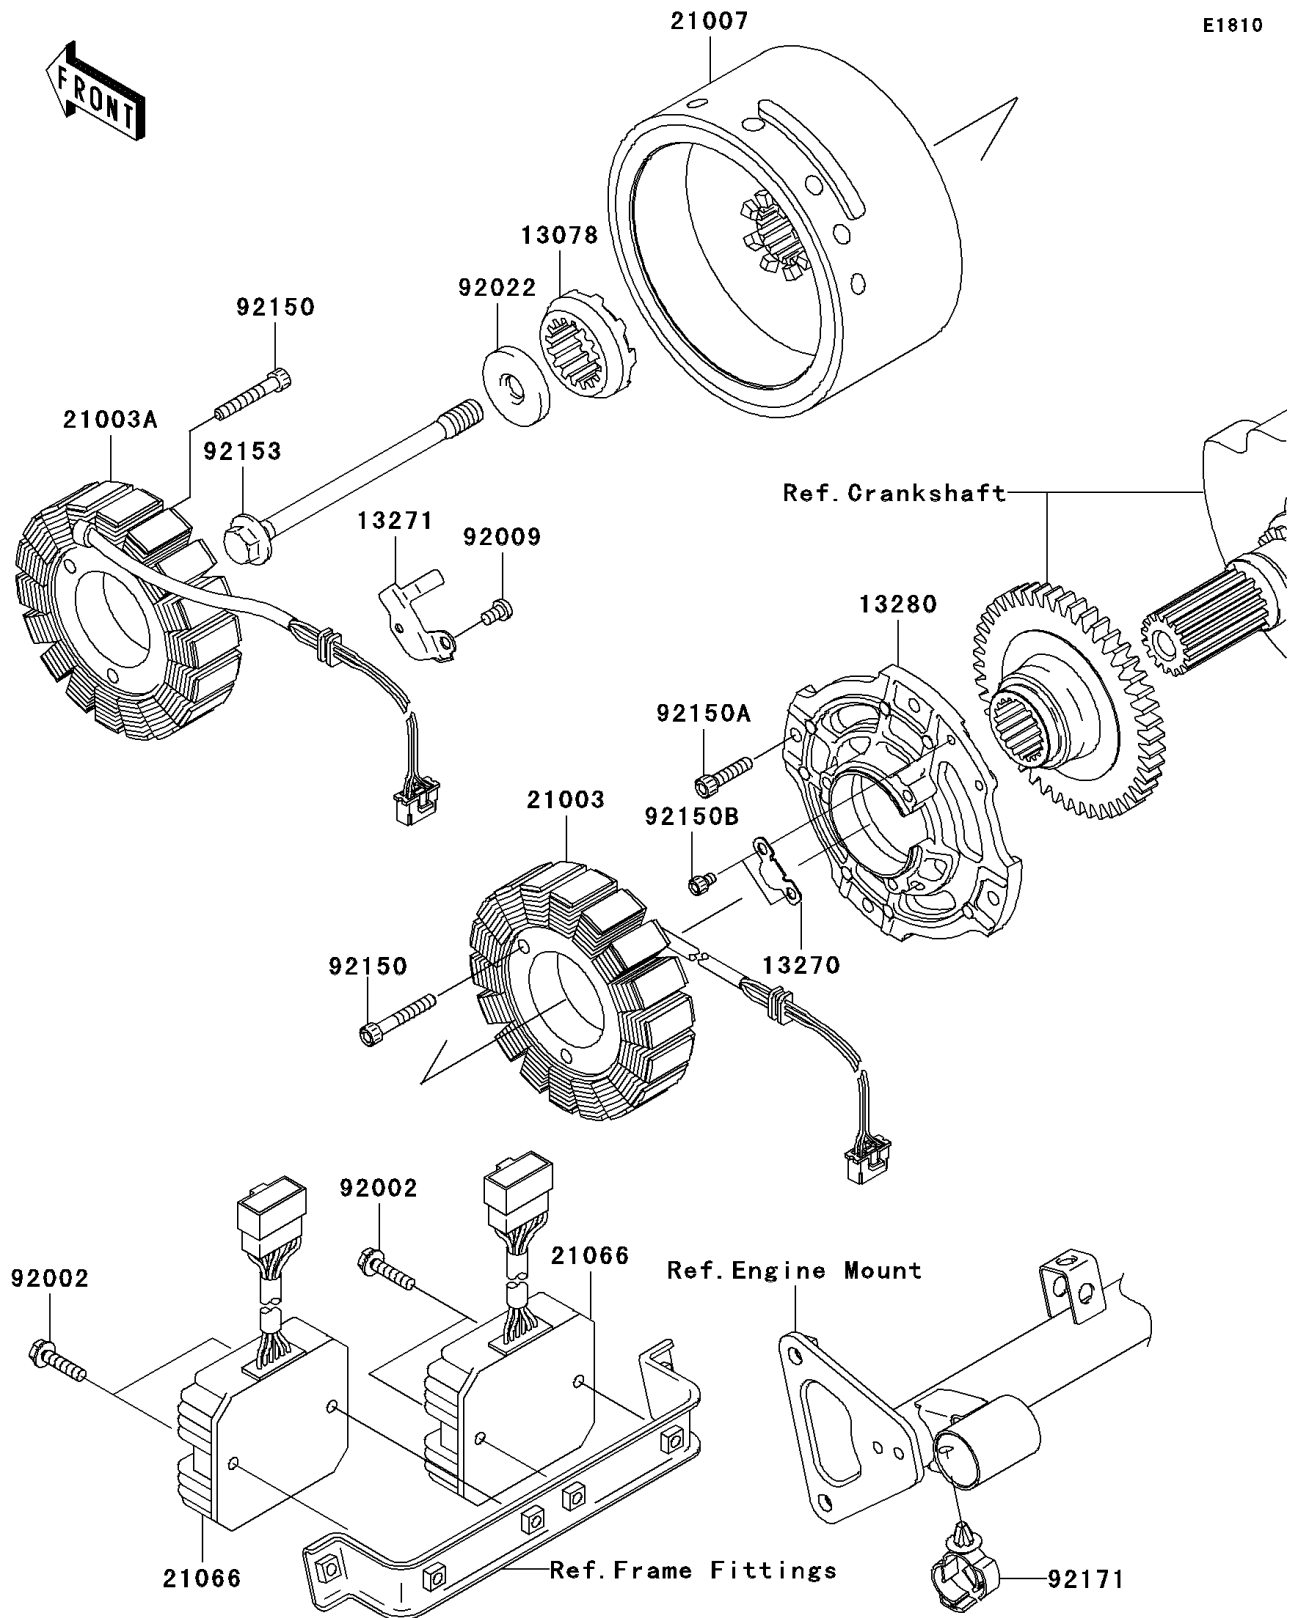

## 2006 Vulcan® 1600 Classic PARTS DIAGRAM

Generator

## 2006 Vulcan® 1600 Classic PARTS LIST

Generator

ITEM NAME	PART NUMBER	QUANTITY
RATCHET (Ref # 13078)	13078-1066	1
PLATE (Ref # 13270)	13270-1925	1
PLATE (Ref # 13271)	13271-1325	1
HOLDER (Ref # 13280)	13280-1069	1
STATOR,INNER (Ref # 21003)	21003-0007	1
STATOR,OUTER (Ref # 21003A)	21003-0008	1
ROTOR (Ref # 21007)	21007-1369	1
REGULATOR-VOLTAGE (Ref # 21066)	21066-1106	1
BOLT,FLANGED,6X25 (Ref # 92002)	92002-1086	1
SCREW (Ref # 92009)	92009-1768	1
WASHER,12X40X6 (Ref # 92022)	92022-1904	1
BOLT,SOCKET,6X35 (Ref # 92150)	92150-1484	1
BOLT,SOCKET,6X22 (Ref # 92150A)	92150-1654	1
BOLT,5X8 (Ref # 92150B)	92150-1955	1
BOLT,12X154 (Ref # 92153)	92153-1105	1
CLAMP,CLIP,DIA=20 (Ref # 92171)	92171-0068	1