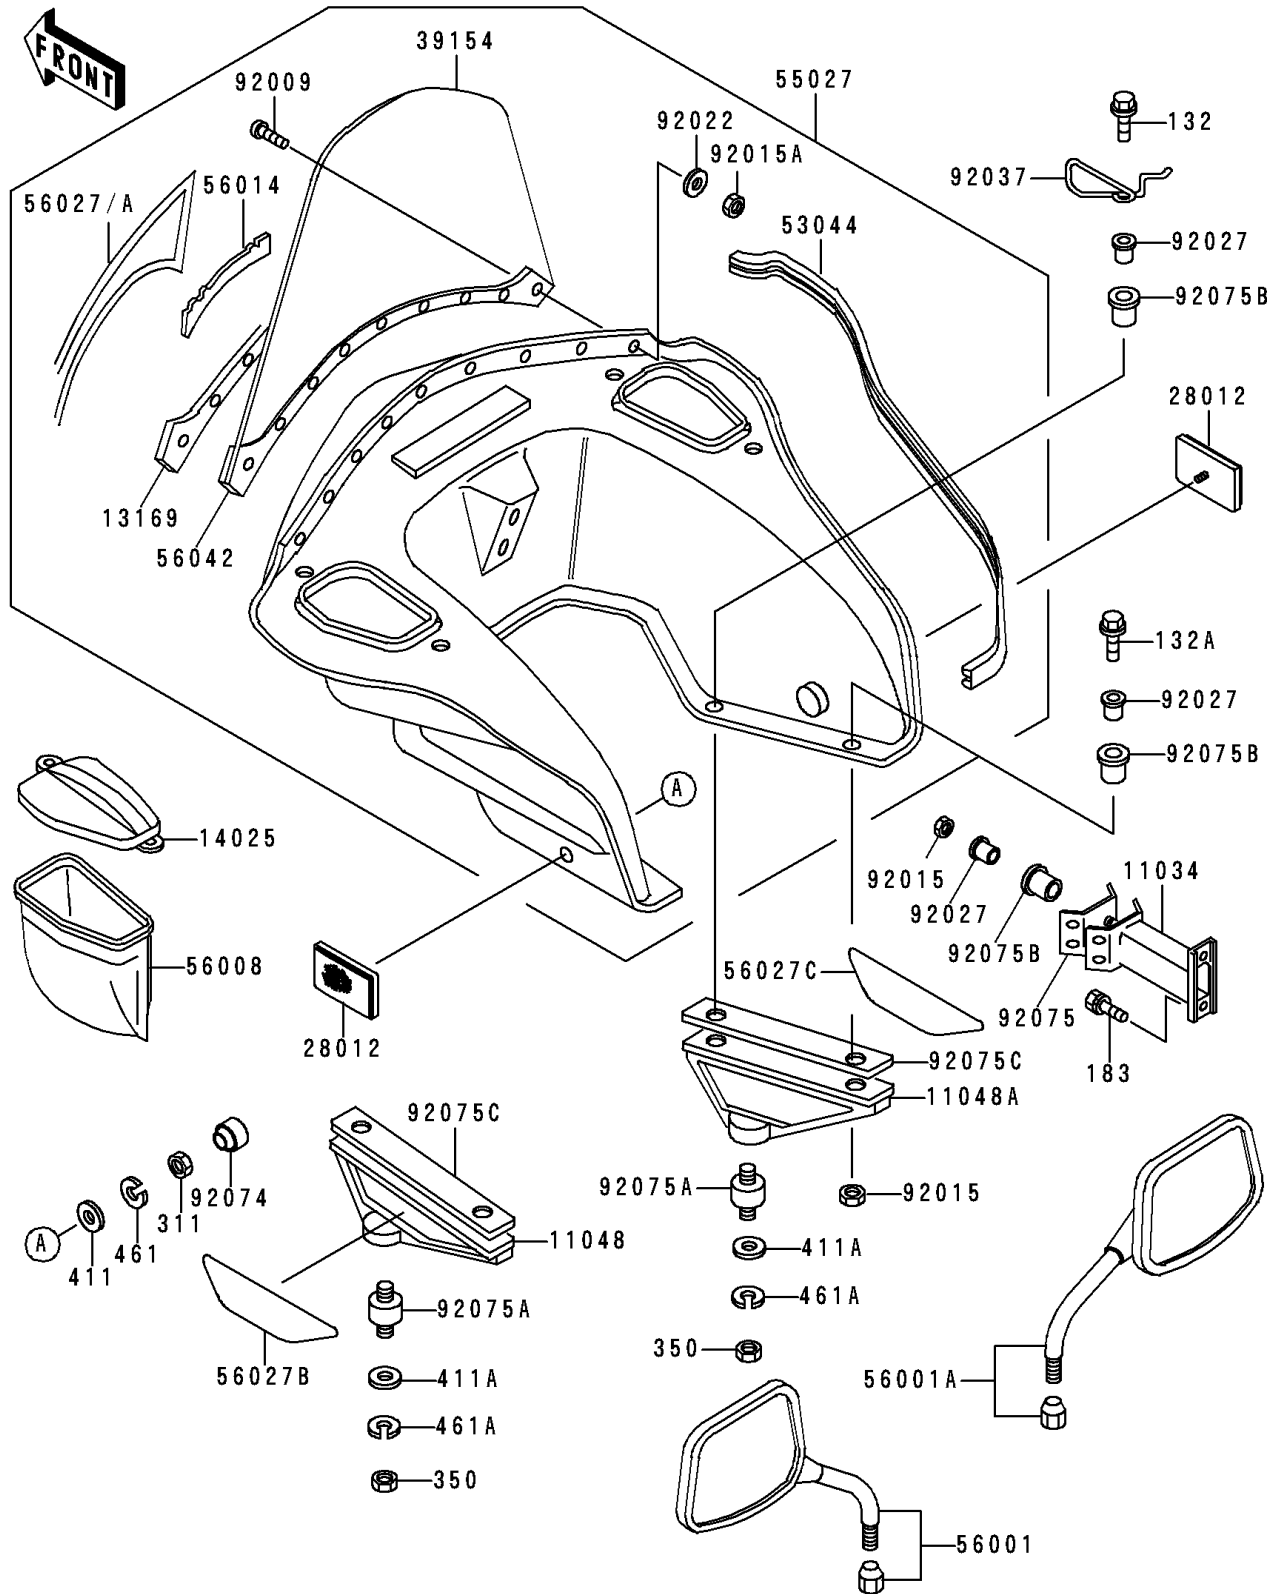

## 1996 Police 1000 PARTS DIAGRAM

Cowling

F2871

## 1996 Police 1000 PARTS LIST

### Cowling

ITEM NAME	PART NUMBER	QUANTITY
BOLT-FLANGED-SMALL (Ref # 132)	132E0830	1
BOLT-FLANGED-SMALL (Ref # 132A)	132E0835	1
BOLT-UPSET-WS-SMALL (Ref # 183)	183G0816	1
NUT-HEX (Ref # 311)	311B0500	1
NUT-UNF INSERT (Ref # 350)	350BA1000	1
WASHER-PLAIN,5MM (Ref # 411)	411B0500	1
WASHER-PLAIN,8MM (Ref # 411A)	411B0800	1
WASHER-SPRING,5MM (Ref # 461)	461F0500	1
WASHER-SPRING,8MM (Ref # 461A)	461F0800	1
BRACKET,COWLING,FR (Ref # 11034)	11034-4089	1
BRACKET,COWLING,LH (Ref # 11048)	11048-1470	1
BRACKET,COWLING,RH (Ref # 11048A)	11048-1471	1
PLATE,WINDSHIELD (Ref # 13169)	13169-4014	1
COVER,BAG (Ref # 14025)	14025-4013	1
REFLECTOR-REFLEX (Ref # 28012)	28012-1003	1
WINDSHIELD (Ref # 39154)	39154-4003	1
TRIM,COWLING (Ref # 53044)	53044-4001	1
COWLING-ASSY,J.WHITE (Ref # 55027)	55027-4003-8C	1
MIRROR-ASSY,LH (Ref # 56001)	56001-1368	1
MIRROR-ASSY,RH (Ref # 56001A)	56001-1369	1
BAG (Ref # 56008)	56008-4003	1
EMBLEM,GOLD (Ref # 56014)	56014-4011	1
PATTERN,PINSTRIPES,RH (Ref # 56027)	56027-4055	1
PATTERN,PINSTRIPES,LH (Ref # 56027A)	56027-4056	1
PATTERN,COWLING BRACKET,LH (Ref # 56027B)	56027-4057	1
PATTERN,COWLING BRACKET,RH (Ref # 56027C)	56027-4058	1
ADHESIVE (Ref # 56042)	56042-4003	1
SCREW,PLASTIC,5X28 (Ref # 92009)	92009-4005	1
NUT,LOCK,8MM (Ref # 92015)	92015-1124	1

## 1996 Police 1000 PARTS LIST

Cowling

ITEM NAME	PART NUMBER	QUANTITY
NUT,PLASTIC,5MM (Ref # 92015A)	92015-4014	1
WASHER,PLAIN,5MM,PLASTIC (Ref # 92022)	92022-4015	1
COLLAR (Ref # 92027)	92027-4015	1
CLAMP,COWLING HARNESS (Ref # 92037)	92037-4005	1
PLUG,25X2.5 (Ref # 92074)	92074-027	1
DAMPER,COWLING FITTING (Ref # 92075)	92075-1179	1
DAMPER,COWLING BRACKET (Ref # 92075A)	92075-4013	1
DAMPER (Ref # 92075B)	92075-4020	1
DAMPER,COWLING BRACKET (Ref # 92075C)	92075-4033	1