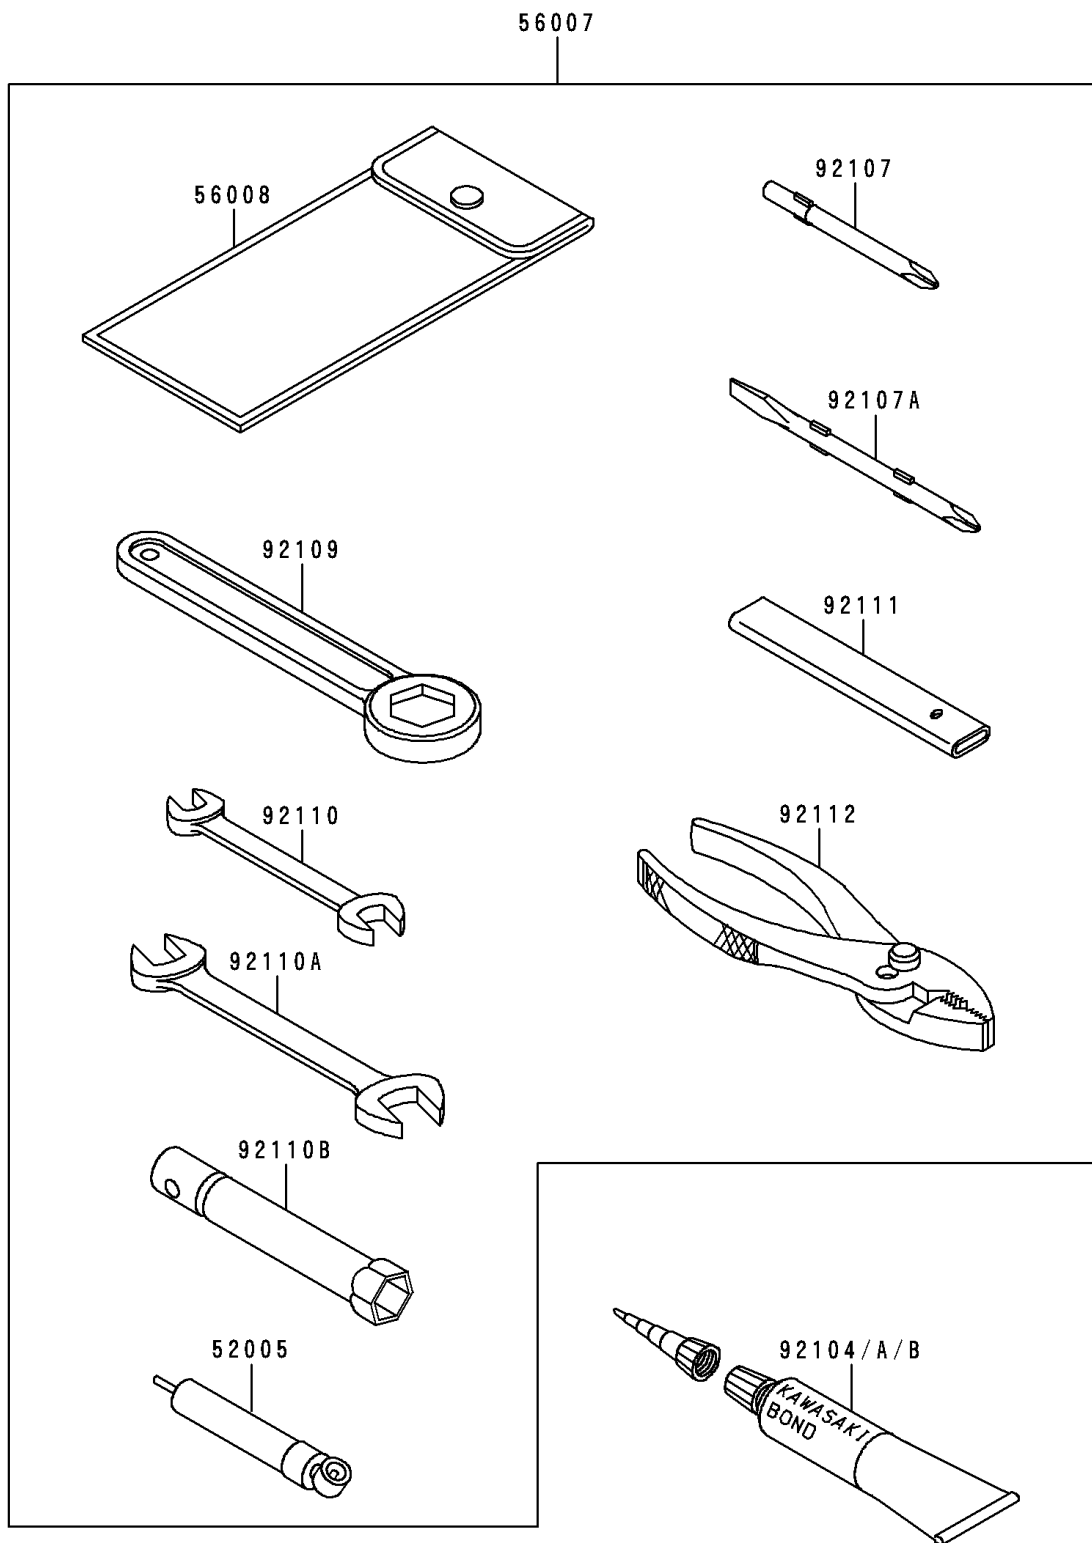

1996 Police 1000 PARTS DIAGRAM

Owner's Tools

F2810

1996 Police 1000 PARTS LIST

Owner's Tools

ITEM NAME	PART NUMBER	QUANTITY
GAUGE,AIR,3.5KG/CM2 (Ref # 52005)	52005-1031	1
TOOLKIT (Ref # 56007)	56007-1247	1
BAG,TOOL (Ref # 56008)	56008-006	1
GASKET-LIQUID,TUBE,100G,SILVER (Ref # 92104)	92104-002	1
GASKET-LIQUID,TUBE,100G,BLACK (Ref # 92104A)	92104-1003	1
GASKET-LIQUID,SILVER TB1216 (Ref # 92104B)	92104-1063	1
TOOL-DRIVER,#3PHILLIPS (Ref # 92107)	92107-1002	1
TOOL-DRIVER,#2PHILLIPS&SLOT (Ref # 92107A)	92107-1052	1
TOOL-WRENCH,BOX END,27MM (Ref # 92109)	92109-009	1
TOOL-WRENCH,OPEN END,10X12 (Ref # 92110)	92110-1038	1
TOOL-WRENCH,OPEN END,14X17 (Ref # 92110A)	92110-1045	1
TOOL-WRENCH,BOX,21MM (Ref # 92110B)	92110-1115	1
TOOL-BAR,BOX END WRENCH (Ref # 92111)	92111-1052	1
TOOL-PLIERS (Ref # 92112)	92112-003	1