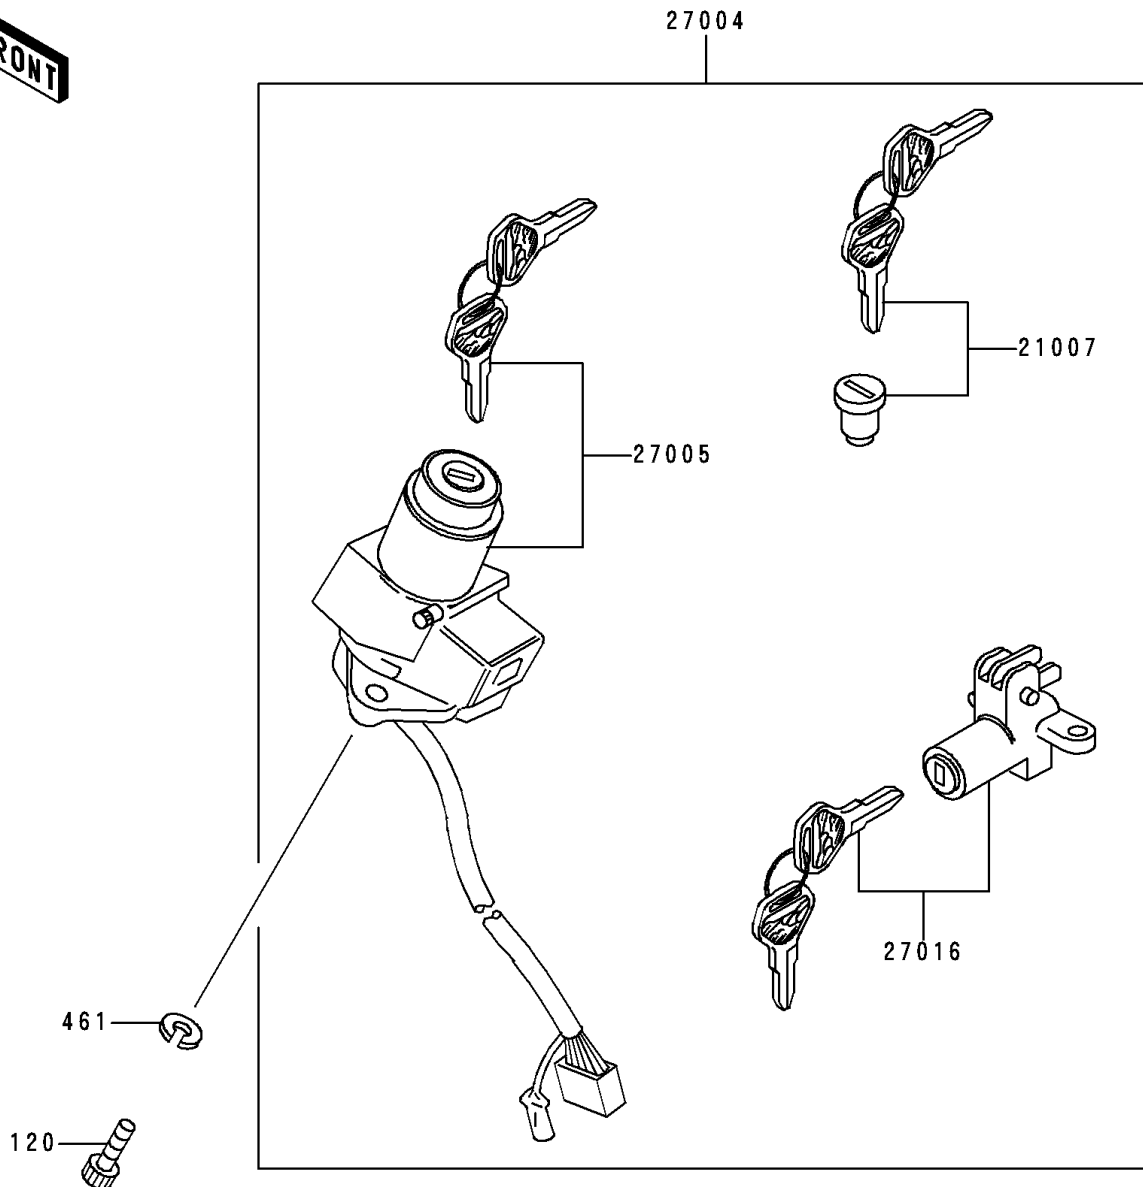

1996 Police 1000 PARTS DIAGRAM

Ignition Switch/Locks/Reflectors

F2770

1996 Police 1000 PARTS LIST

Ignition Switch/Locks/Reflectors

ITEM NAME	PART NUMBER	QUANTITY
BOLT-SOCKET (Ref # 120)	120T0616	1
WASHER-SPRING (Ref # 461)	461L0600	1
ROTOR,LOCK,TANK CAP (Ref # 21007)	21007-5005	1
SWITCH-ASSY (Ref # 27004)	27004-5409	1
SWITCH-ASSY-IGNITION (Ref # 27005)	27005-5024	1
KEY-LOCK,BLANK (Ref # 27008)	27008-1103	1
LOCK-ASSY,SEAT (Ref # 27016)	27016-5072	1