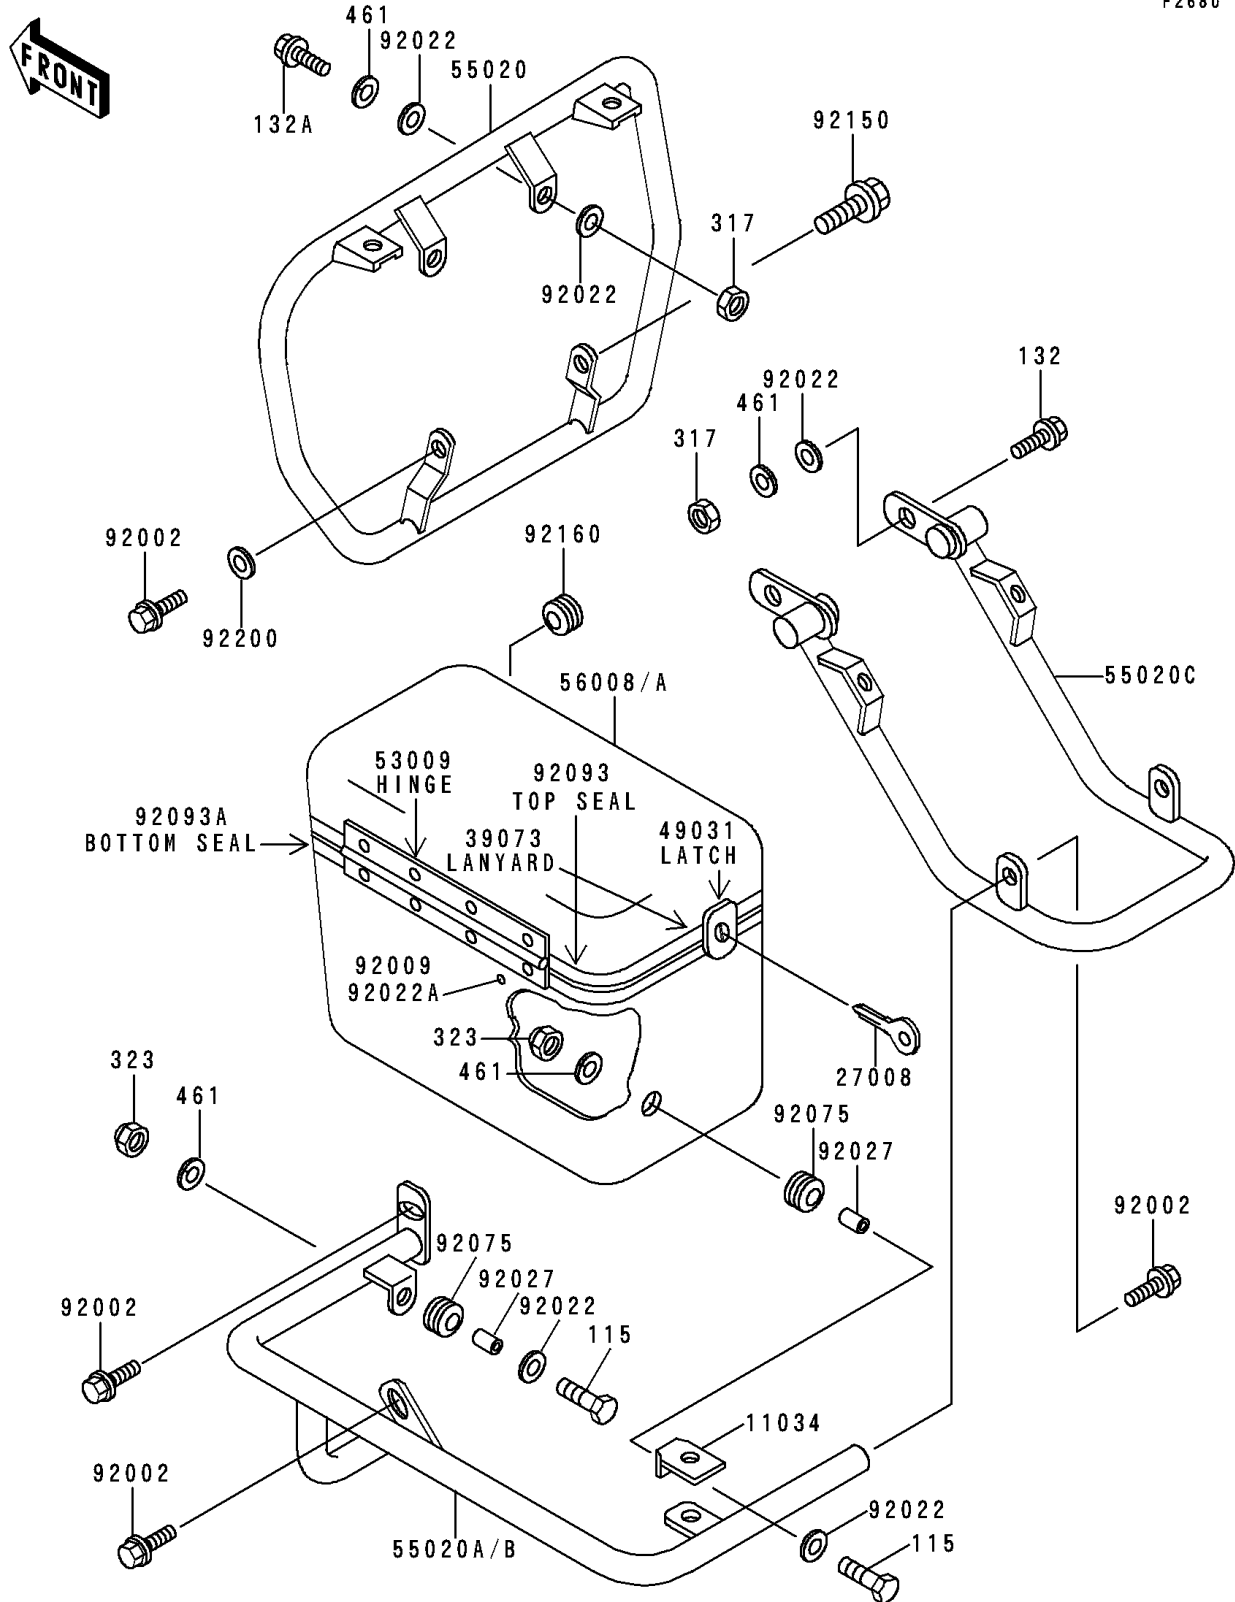

1996 Police 1000 PARTS DIAGRAM

Guard(s)

F2680

1996 Police 1000 PARTS LIST

Guard(s)

ITEM NAME	PART NUMBER	QUANTITY
BOLT-SMALL-UPSET (Ref # 115)	115B0825	1
BOLT-FLANGED-SMALL (Ref # 132)	132E0820	1
BOLT-FLANGED-SMALL (Ref # 132A)	132E0840	1
NUT-HEX-SMALL,8MM (Ref # 317)	317B0800	1
NUT-CAP-SMALL,8MM (Ref # 323)	323N0800	1
WASHER-SPRING,8MM (Ref # 461)	461F0800	1
BRACKET,CARRIER BAG DAMPER (Ref # 11034)	11034-4137	1
KEY (Ref # 27008)	27008-4001	1
LANYARD (Ref # 39073)	39073-5501	1
LATCH (Ref # 49031)	49031-5504	1
HINGE (Ref # 53009)	53009-5501	1
GUARD,FR (Ref # 55020)	55020-1070	1
GUARD,SADDLE BAG,LH (Ref # 55020A)	55020-1071	1
GUARD,SADDLE BAG,RH (Ref # 55020B)	55020-1072	1
GUARD,RR (Ref # 55020C)	55020-1073	1
BAG,LH (Ref # 56008)	56008-4006	1
BAG,RH (Ref # 56008A)	56008-4007	1
BOLT,FLANGED,10X20 (Ref # 92002)	92002-1827	1
SCREW (Ref # 92009)	92009-5506	1
WASHER,8.5X20X1.6 (Ref # 92022)	92022-1561	1
WASHER (Ref # 92022A)	92022-5520	1
COLLAR (Ref # 92027)	92027-280	1
DAMPER (Ref # 92075)	92075-303	1
SEAL (Ref # 92093)	92093-5503	1
SEAL (Ref # 92093A)	92093-5504	1
BOLT,FLANGED,10X38 (Ref # 92150)	92150-1297	1
DAMPER,AMPLIFIER HARNESS (Ref # 92160)	92160-1667	1
WASHER,10.5X19X2.3 (Ref # 92200)	92200-1042	1