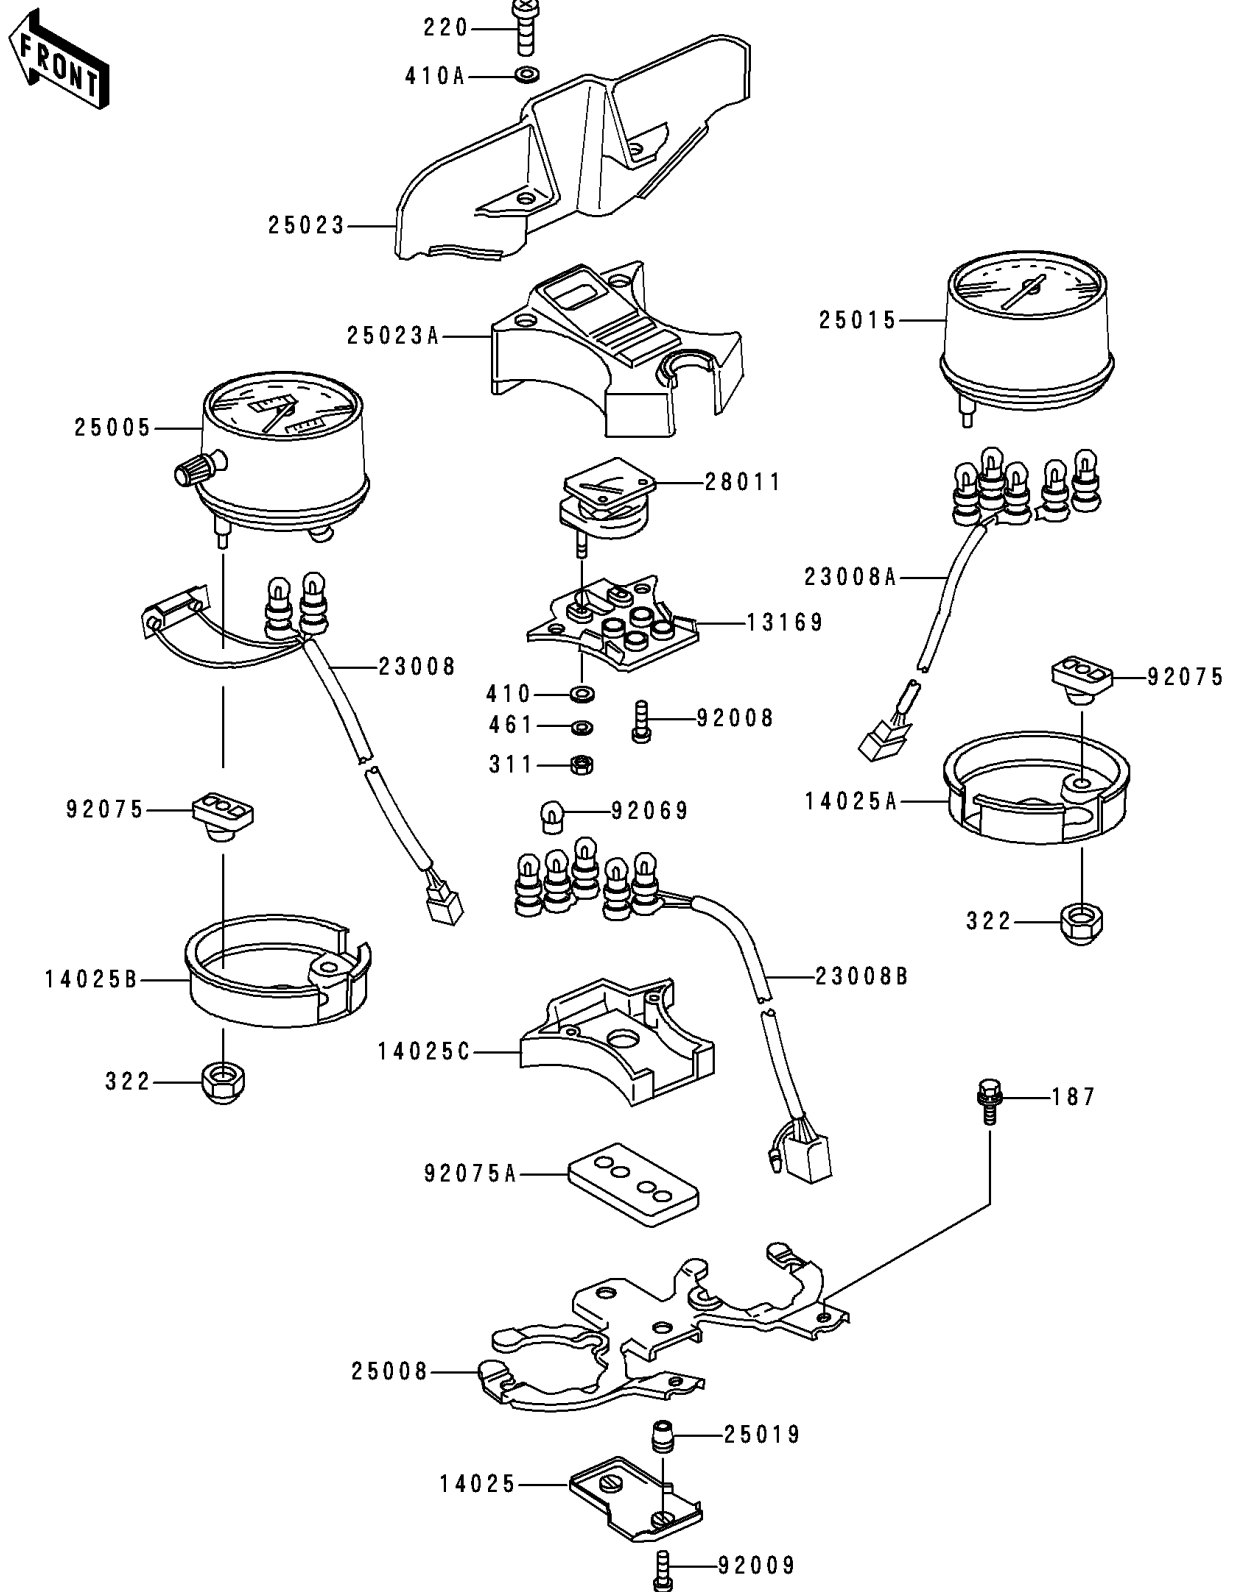

## 1996 Police 1000 PARTS DIAGRAM

Meter(s)

F2530

## 1996 Police 1000 PARTS LIST

Meter(s)

ITEM NAME	PART NUMBER	QUANTITY
BOLT-UPSET-WSP (Ref # 187)	187B0614	1
SCREW-PAN-CROS (Ref # 220)	220C0445	1
NUT-HEX (Ref # 311)	311B0400	1
NUT-CAP (Ref # 322)	322C0500	1
WASHER-PLAIN-SMALL,4MM (Ref # 410)	410B0400	1
WASHER-PLAIN-SMALL,4MM,BLACK (Ref # 410A)	410F0400	1
WASHER-SPRING,4MM (Ref # 461)	461F0400	1
PLATE,SOCKET (Ref # 13169)	13169-1238	1
COVER,METER BRACKET (Ref # 14025)	14025-1211	1
COVER,TACHOMETER (Ref # 14025A)	14025-1458	1
COVER,SPEEDOMETER (Ref # 14025B)	14025-4019	1
COVER,PILOT BOX,LWR (Ref # 14025C)	14025-4020	1
SOCKET-ASSY,SPEEDOMETER (Ref # 23008)	23008-1142	1
SOCKET-ASSY,TACHOMETER (Ref # 23008A)	23008-1143	1
SOCKET-ASSY,FUEL METER (Ref # 23008B)	23008-1144	1
SPEEDOMETER,MPH (Ref # 25005)	25005-1170	1
BRACKET-METER (Ref # 25008)	25008-4001	1
TACHOMETER,X1000RPM (Ref # 25015)	25015-1114	1
DAMPER,METER (Ref # 25019)	25019-023	1
COVER-METER CASE (Ref # 25023)	25023-4003	1
COVER-METER CASE,PILOT BOX,UPP (Ref # 25023A)	25023-4004	1
METER,FUEL (Ref # 28011)	28011-1027	1
SCREW,TAPPING,3.5X12 (Ref # 92008)	92008-012	1
SCREW,TAPPING,4X10 (Ref # 92009)	92009-1040	1
BULB,12V 3.4W (Ref # 92069)	92069-1007	1
DAMPER,SHOCK,METER (Ref # 92075)	92075-1101	1
DAMPER,PILOT BOX (Ref # 92075A)	92075-1246	1