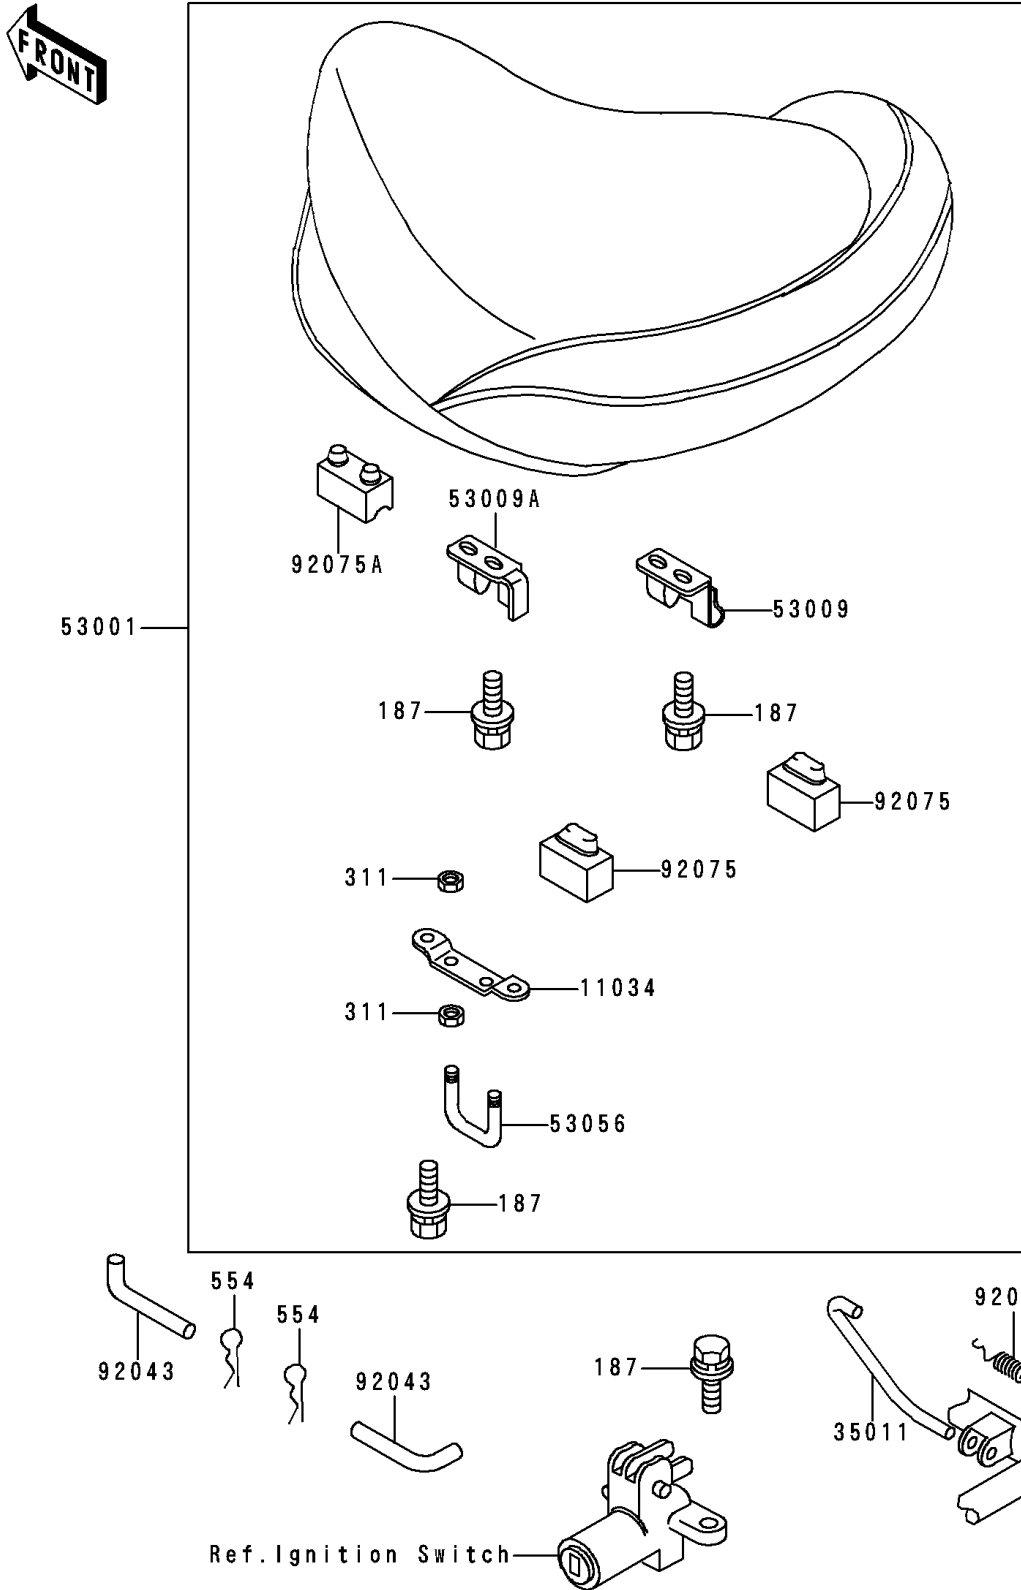

1996 Police 1000 PARTS DIAGRAM

Seat

F2510

1996 Police 1000 PARTS LIST

Seat

ITEM NAME	PART NUMBER	QUANTITY
BOLT-UPSET-WSP (Ref # 187)	187B0614	1
NUT-HEX,6MM (Ref # 311)	311B0600	1
PIN-SNAP (Ref # 554)	554A0600	1
BRACKET,SEAT CATCH (Ref # 11034)	11034-1329	1
STAY,SEAT STAND (Ref # 35011)	35011-4003	1
SEAT-ASSY (Ref # 53001)	53001-1220	1
HINGE,SEAT (Ref # 53009)	53009-017	1
HINGE,SEAT,FR (Ref # 53009A)	53009-1029	1
HOOK,SEAT (Ref # 53056)	53056-002	1
PIN,SEAT PIVOT (Ref # 92043)	92043-1021	1
DAMPER (Ref # 92075)	92075-099	1
DAMPER,SEAT (Ref # 92075A)	92075-1133	1
SPRING,SEAT HOOK (Ref # 92081)	92081-1053	1