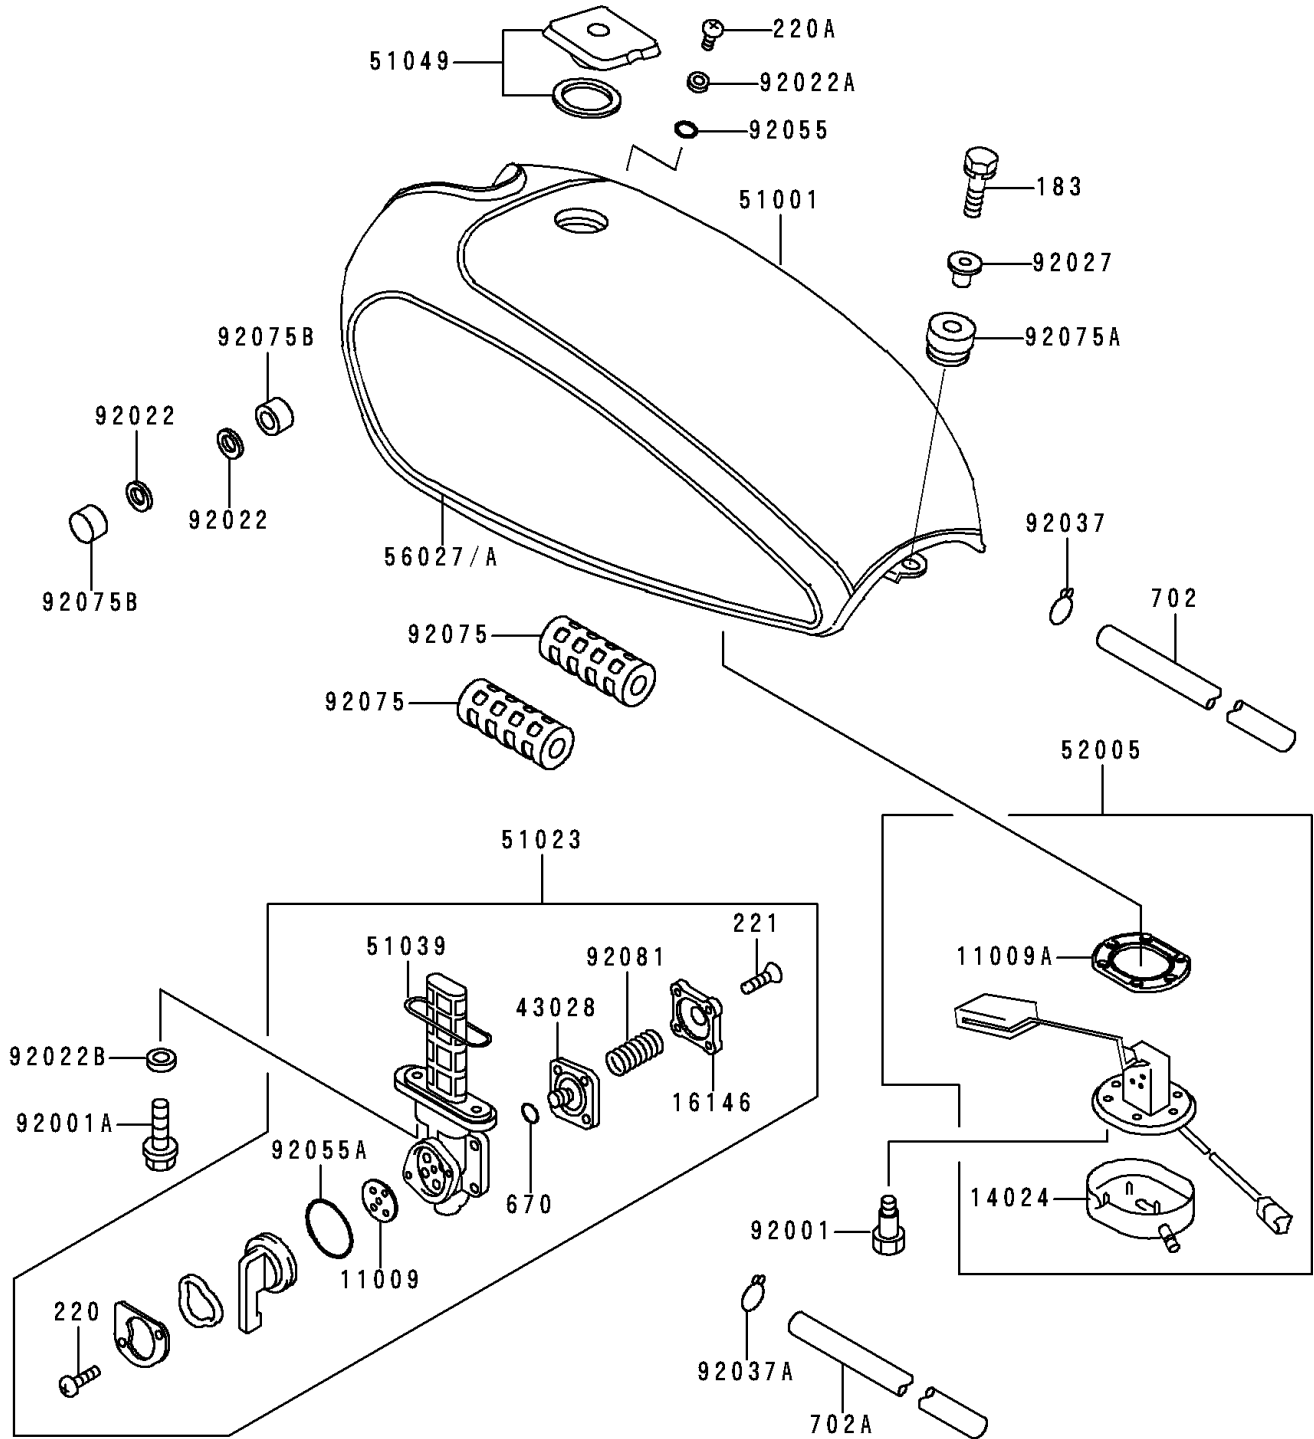

1996 Police 1000 PARTS DIAGRAM

Fuel Tank

F2410

1996 Police 1000 PARTS LIST

Fuel Tank

ITEM NAME	PART NUMBER	QUANTITY
BOLT-UPSET-WS-SMALL (Ref # 183)	183B0830	1
SCREW-PAN-CROS (Ref # 220)	220B0308	1
SCREW-PAN-CROS (Ref # 220A)	220B0510	1
SCREW-CSK-CROS,4X14 (Ref # 221)	221B0414	1
O RING,4MM (Ref # 670)	670B1504	1
TUBE-RUBBER,5X800 (Ref # 702)	702A05800	1
TUBE-RUBBER,7X10X780 (Ref # 702A)	702A07780	1
GASKET,TAP VALVE (Ref # 11009)	11009-1194	1
GASKET,FUEL GAUGE (Ref # 11009A)	11009-1826	1
COVER,FUEL GAUGE (Ref # 14024)	14024-1434	1
COVER-ASSY,TAP DIAPHRAGM (Ref # 16146)	16146-1005	1
DIAPHRAGM,TAP (Ref # 43028)	43028-1015	1
TANK-COMP-FUEL,J.WHITE (Ref # 51001)	51001-1432-8C	1
TAP-ASSY,FUEL (Ref # 51023)	51023-1039	1
RING,TAP FLANGED (Ref # 51039)	51039-010	1
CAP-TANK,FUEL (Ref # 51049)	51049-1084	1
GAUGE,FUEL (Ref # 52005)	52005-1132	1
PATTERN (Ref # 56027)	56027-4072	1
PATTERN (Ref # 56027A)	56027-4073	1
BOLT,FUEL GAUGE (Ref # 92001)	92001-1069	1
BOLT,6X20 (Ref # 92001A)	92001-1091	1
WASHER,10.5X26X2.3 (Ref # 92022)	92022-044	1
WASHER,6.2X11X1.5 (Ref # 92022A)	92022-183	1
WASHER,5.1X10X1.0 (Ref # 92022B)	92022-1977	1
COLLAR,L=14 (Ref # 92027)	92027-1134	1
CLAMP,TUBE (Ref # 92037)	92037-1461	1
CLAMP,TUBE (Ref # 92037A)	92037-147	1
RING-O (Ref # 92055)	92055-1023	1
RING-O,TAP LEVER (Ref # 92055A)	92055-1027	1

1996 Police 1000 PARTS LIST

Fuel Tank

ITEM NAME	PART NUMBER	QUANTITY
DAMPER,FUEL TANK (Ref # 92075)	92075-084	1
DAMPER,FUEL TANK (Ref # 92075A)	92075-1116	1
DAMPER,FUEL TANK (Ref # 92075B)	92075-125	1
SPRING,TAP DIAPHRAGM (Ref # 92081)	92081-1171	1