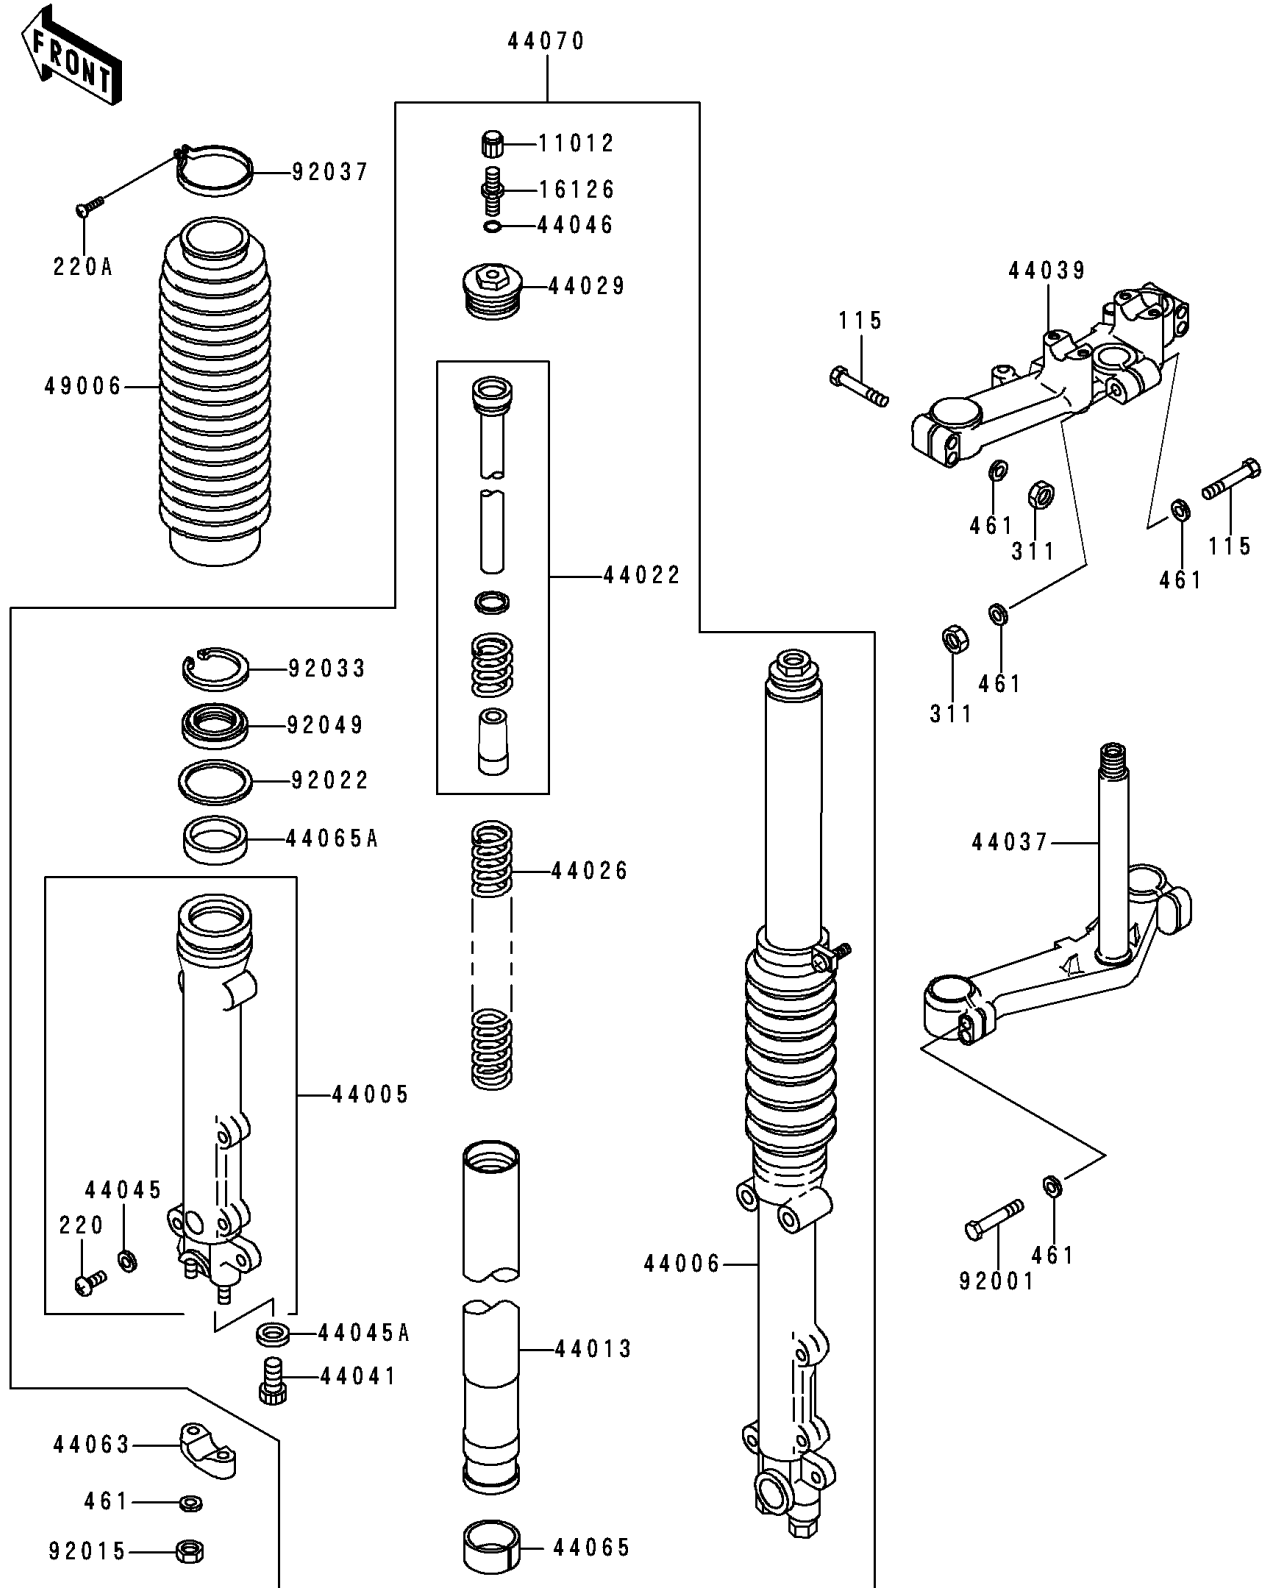

1996 Police 1000 PARTS DIAGRAM

Front Fork

F2340

1996 Police 1000 PARTS LIST

Front Fork

ITEM NAME	PART NUMBER	QUANTITY
BOLT-SMALL-UPSET (Ref # 115)	115G0855	1
SCREW-PAN-CROS,4X6 (Ref # 220)	220B0406	1
SCREW-PAN-CROS (Ref # 220A)	220B0420	1
NUT-HEX,8MM (Ref # 311)	311G0800	1
WASHER-SPRING,8MM (Ref # 461)	461F0800	1
CAP,AIR VALVE (Ref # 11012)	11012-1241	1
VALVE,AIR (Ref # 16126)	16126-1046	1
PIPE-LEFT FORK OUTER (Ref # 44005)	44005-1332	1
PIPE-RIGHT FORK OUTER (Ref # 44006)	44006-1328	1
PIPE-FORK INNER (Ref # 44013)	44013-4002	1
CYLINDER-FORK (Ref # 44022)	44022-1083	1
SPRING-FRONT FORK (Ref # 44026)	44026-1312	1
SEAT-FORK SPRING (Ref # 44029)	44029-4001	1
HOLDER-FORK UNDER (Ref # 44037)	44037-4004	1
HOLDER-FORK UPPER (Ref # 44039)	44039-4007	1
BOLT,SOCKET,FORK CYLINDER (Ref # 44041)	44041-040	1
GASKET,FORK DRAIN PLUG (Ref # 44045)	44045-002	1
GASKET (Ref # 44045A)	44045-057	1
RING-O (Ref # 44046)	44046-017	1
HOLDER-FRONT AXLE (Ref # 44063)	44063-011	1
BUSHING-FRONT FORK,INNER PIPE (Ref # 44065)	44065-1057	1
BUSHING-FRONT FORK,OUTER TUBE (Ref # 44065A)	44065-1091	1
DAMPER-ASSY,FORK (Ref # 44070)	44070-5139	1
BOOT,FORK,BLACK (Ref # 49006)	49006-1079	1
BOLT,8X38 (Ref # 92001)	92001-1700	1
NUT,LOCK,8MM (Ref # 92015)	92015-1390	1
WASHER,FORK OUTER PIPE (Ref # 92022)	92022-1262	1
RING-SNAP,FORK (Ref # 92033)	92033-1047	1
CLAMP,FORK BOOTS (Ref # 92037)	92037-1024	1

1996 Police 1000 PARTS LIST

Front Fork

ITEM NAME	PART NUMBER	QUANTITY
SEAL-OIL,FORK (Ref # 92049)	92049-1178	1