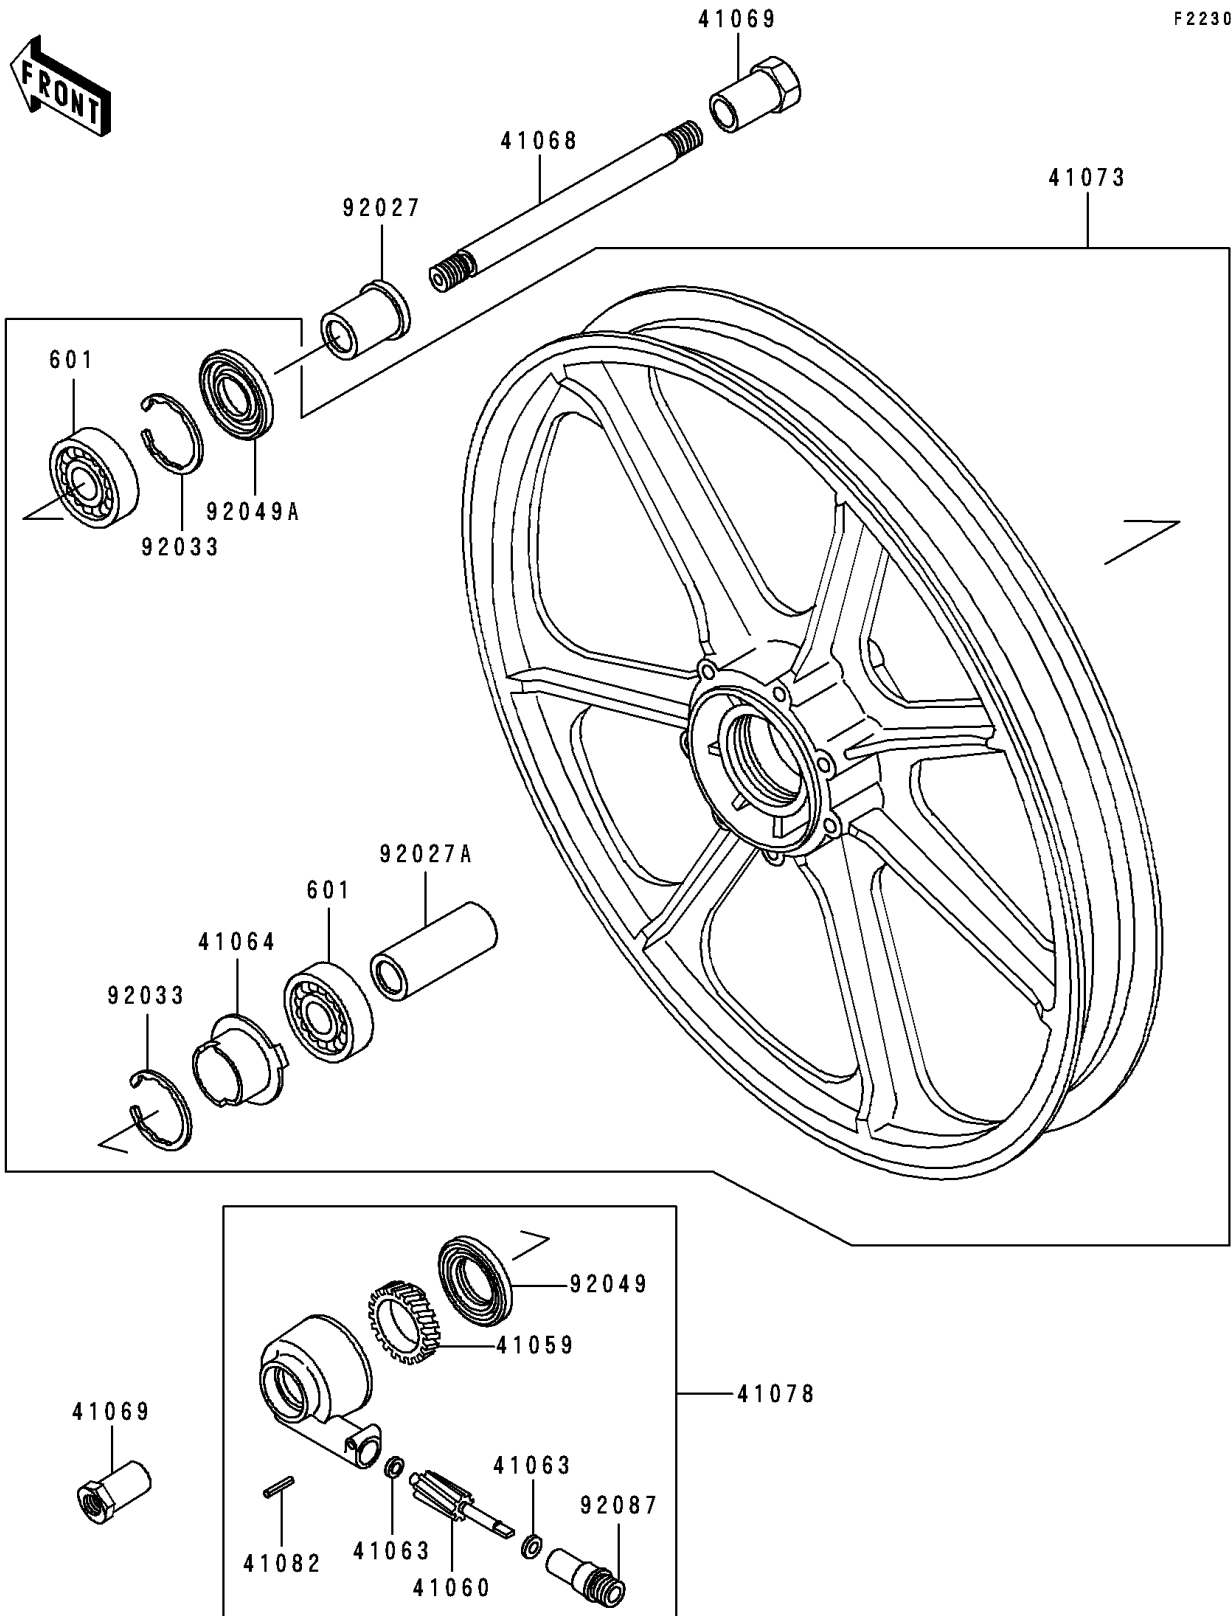

## 1996 Police 1000 PARTS DIAGRAM

Front Wheel

F2230

## 1996 Police 1000 PARTS LIST

Front Wheel

ITEM NAME	PART NUMBER	QUANTITY
BEARING-BALL,#6302UG (Ref # 601)	601B6302UG	1
GEAR-METER SCREW,26T (Ref # 41059)	41059-026	1
GEAR-METER SCREW,9T (Ref # 41060)	41060-1016	1
WASHER,5.1X9X0.4 (Ref # 41063)	41063-001	1
RECEIVER-SPEEDOMETER (Ref # 41064)	41064-1006	1
AXLE,FR,L=259 (Ref # 41068)	41068-1072	1
COLLAR,FRONT AXLE (Ref # 41069)	41069-031	1
WHEEL-ASSY,FR,P.C.GRAY (Ref # 41073)	41073-1550-DH	1
CASE-ASSY-METER GEAR (Ref # 41078)	41078-1013	1
PIN,SPRING (Ref # 41082)	41082-001	1
COLLAR,L=30 (Ref # 92027)	92027-1225	1
COLLAR,FR HUB,L=80 (Ref # 92027A)	92027-1437	1
RING-SNAP,42MM (Ref # 92033)	92033-1041	1
SEAL-OIL,BJN30427-C3 (Ref # 92049)	92049-1057	1
SEAL-OIL,BJN22425 (Ref # 92049A)	92049-1058	1
BUSHING-METER GEAR (Ref # 92087)	92087-1002	1