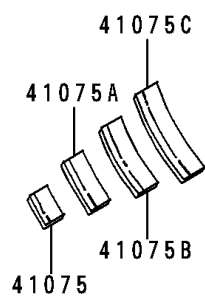

1996 Police 1000 PARTS DIAGRAM

Tires

F2210

1996 Police 1000 PARTS LIST

Tires

ITEM NAME	PART NUMBER	QUANTITY
VALVE,TIRE (Ref # 16126)	16126-1136	1
TIRE,FR,MN90-18 65H,F16(D) (Ref # 41002)	41002-1967	1
TIRE,RR,MR90-18 71H,K327M(D) (Ref # 41002A)	41002-1968	1
BALANCER-WHEEL,5G (Ref # 41075)	41075-005	1
BALANCER-WHEEL,10G (Ref # 41075A)	41075-006	1
BALANCER-WHEEL,20G (Ref # 41075B)	41075-007	1
BALANCER-WHEEL,30G (Ref # 41075C)	41075-008	1