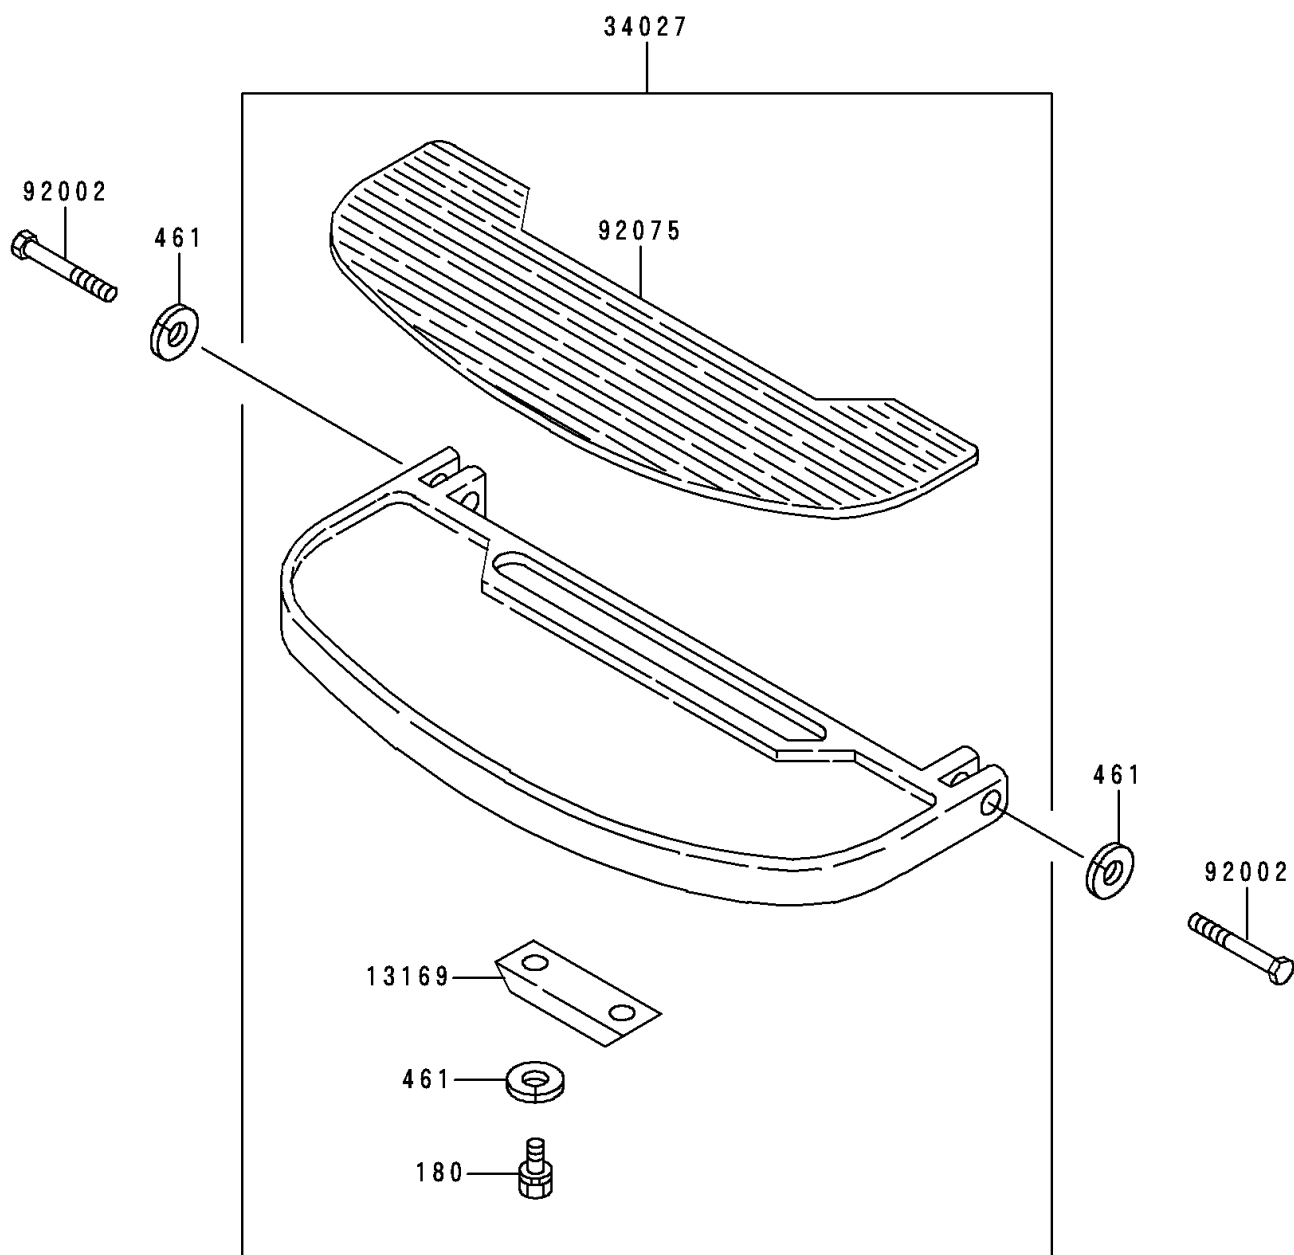

1996 Police 1000 PARTS DIAGRAM

Footrests

F2160

1996 Police 1000 PARTS LIST

Footrests

ITEM NAME	PART NUMBER	QUANTITY
BOLT-UPSET-WS (Ref # 180)	180B0610	1
WASHER-SPRING,6MM (Ref # 461)	461F0600	1
PLATE,FOOTBOARD (Ref # 13169)	13169-1011	1
STEP-ASSY,FOOTBOARD (Ref # 34027)	34027-1121	1
BOLT,6X45 (Ref # 92002)	92002-1151	1
DAMPER,FOOTBOARD (Ref # 92075)	92075-4002	1