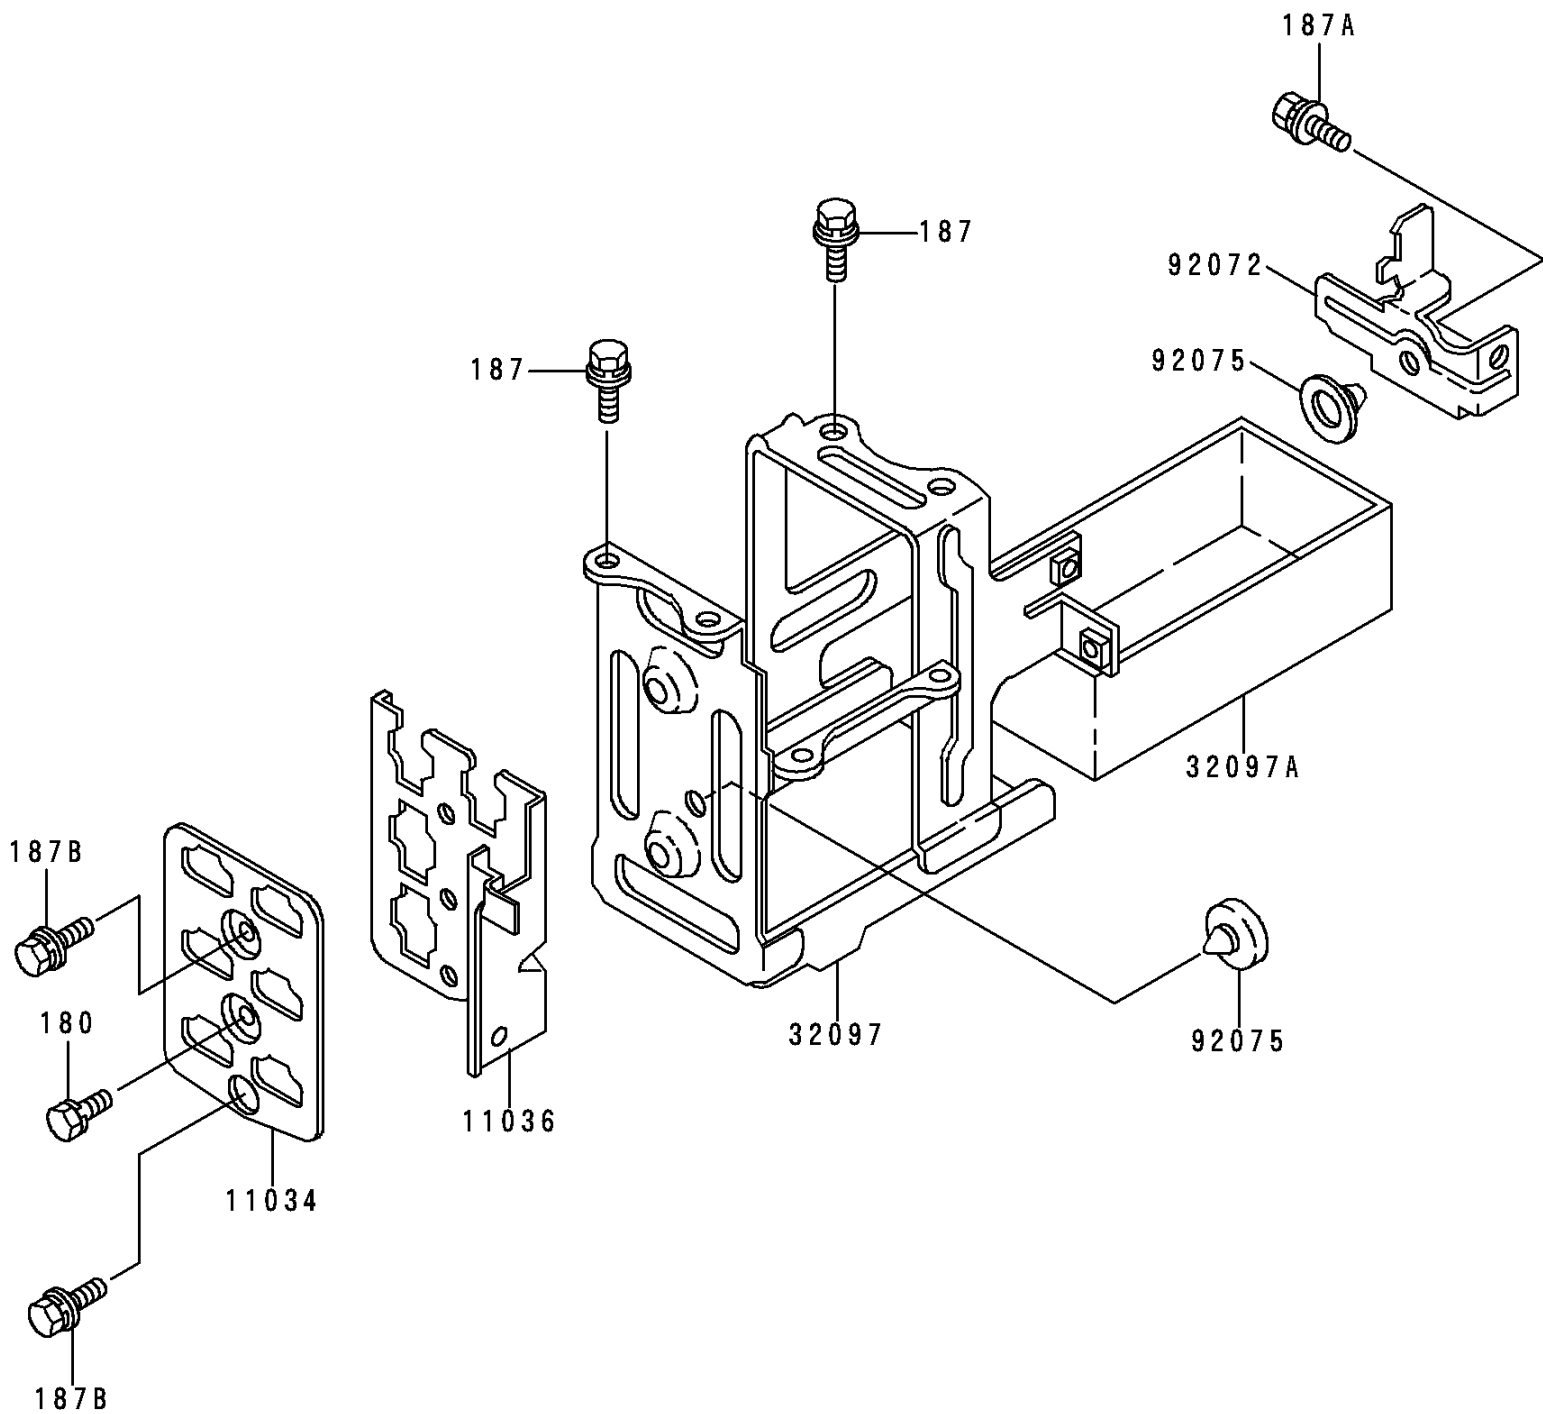

1996 Police 1000 PARTS DIAGRAM

Battery Case

F2132

1996 Police 1000 PARTS LIST

Battery Case

ITEM NAME	PART NUMBER	QUANTITY
BOLT-UPSET-WS (Ref # 180)	180B0610	1
BOLT-UPSET-WSP (Ref # 187)	187B0614	1
BOLT-UPSET-WSP (Ref # 187A)	187B0616	1
BOLT-UPSET-WSP (Ref # 187B)	187B0622	1
BRACKET,COUPLER (Ref # 11034)	11034-1918	1
BRACKET-A,COUPLER (Ref # 11036)	11036-1783	1
CASE-BATTERY (Ref # 32097)	32097-1033	1
CASE-BATTERY,BOTTOM (Ref # 32097A)	32097-1034	1
BAND,BATTERY CASE (Ref # 92072)	92072-1213	1
DAMPER,RUBBER (Ref # 92075)	92075-078	1