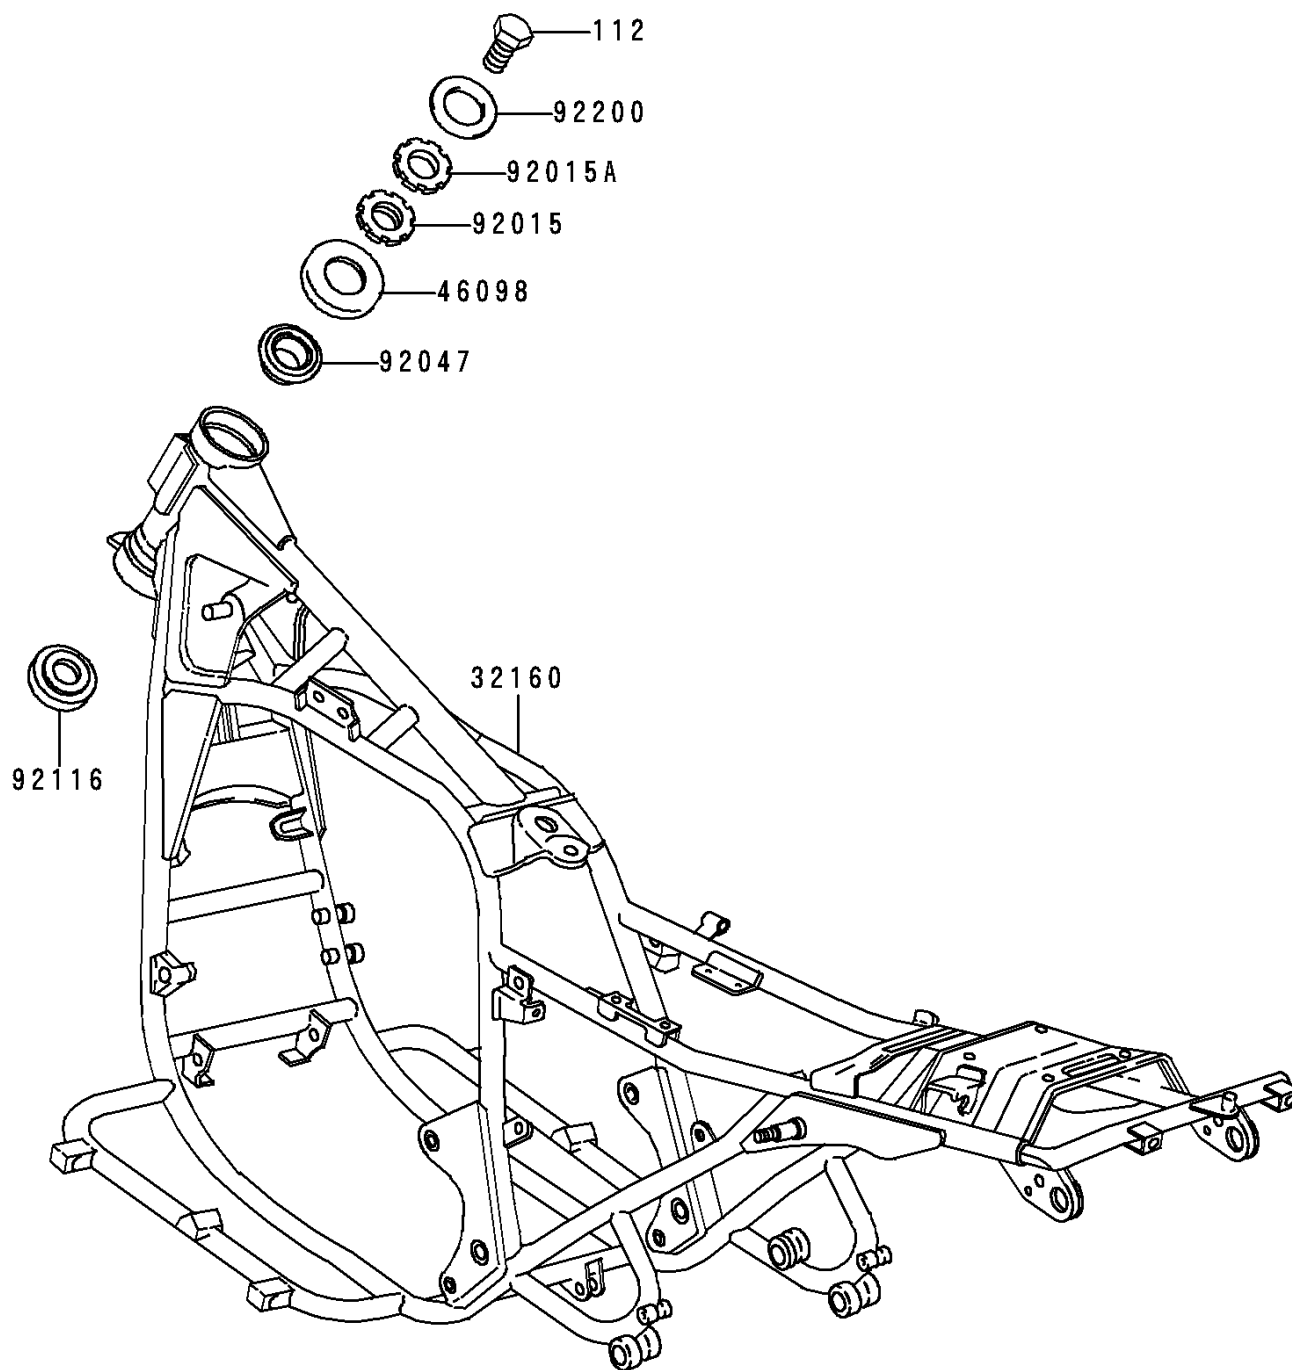

1996 Police 1000 PARTS DIAGRAM

Frame

F2120

1996 Police 1000 PARTS LIST

Frame

ITEM NAME	PART NUMBER	QUANTITY
BOLT-UPSET (Ref # 112)	112G1425	1
FRAME-COMP (Ref # 32160)	32160-1038	1
CAP,STEERING STEM (Ref # 46098)	46098-017	1
NUT,25MM,T=10 (Ref # 92015)	92015-1128	1
NUT,25MM,T=6 (Ref # 92015A)	92015-1129	1
RACE,ROLLER,32005JR RS (Ref # 92047)	92047-017	1
BEARING-ROLLER,HR320/28XJ (Ref # 92116)	92116-1009	1
WASHER (Ref # 92200)	92200-1140	1