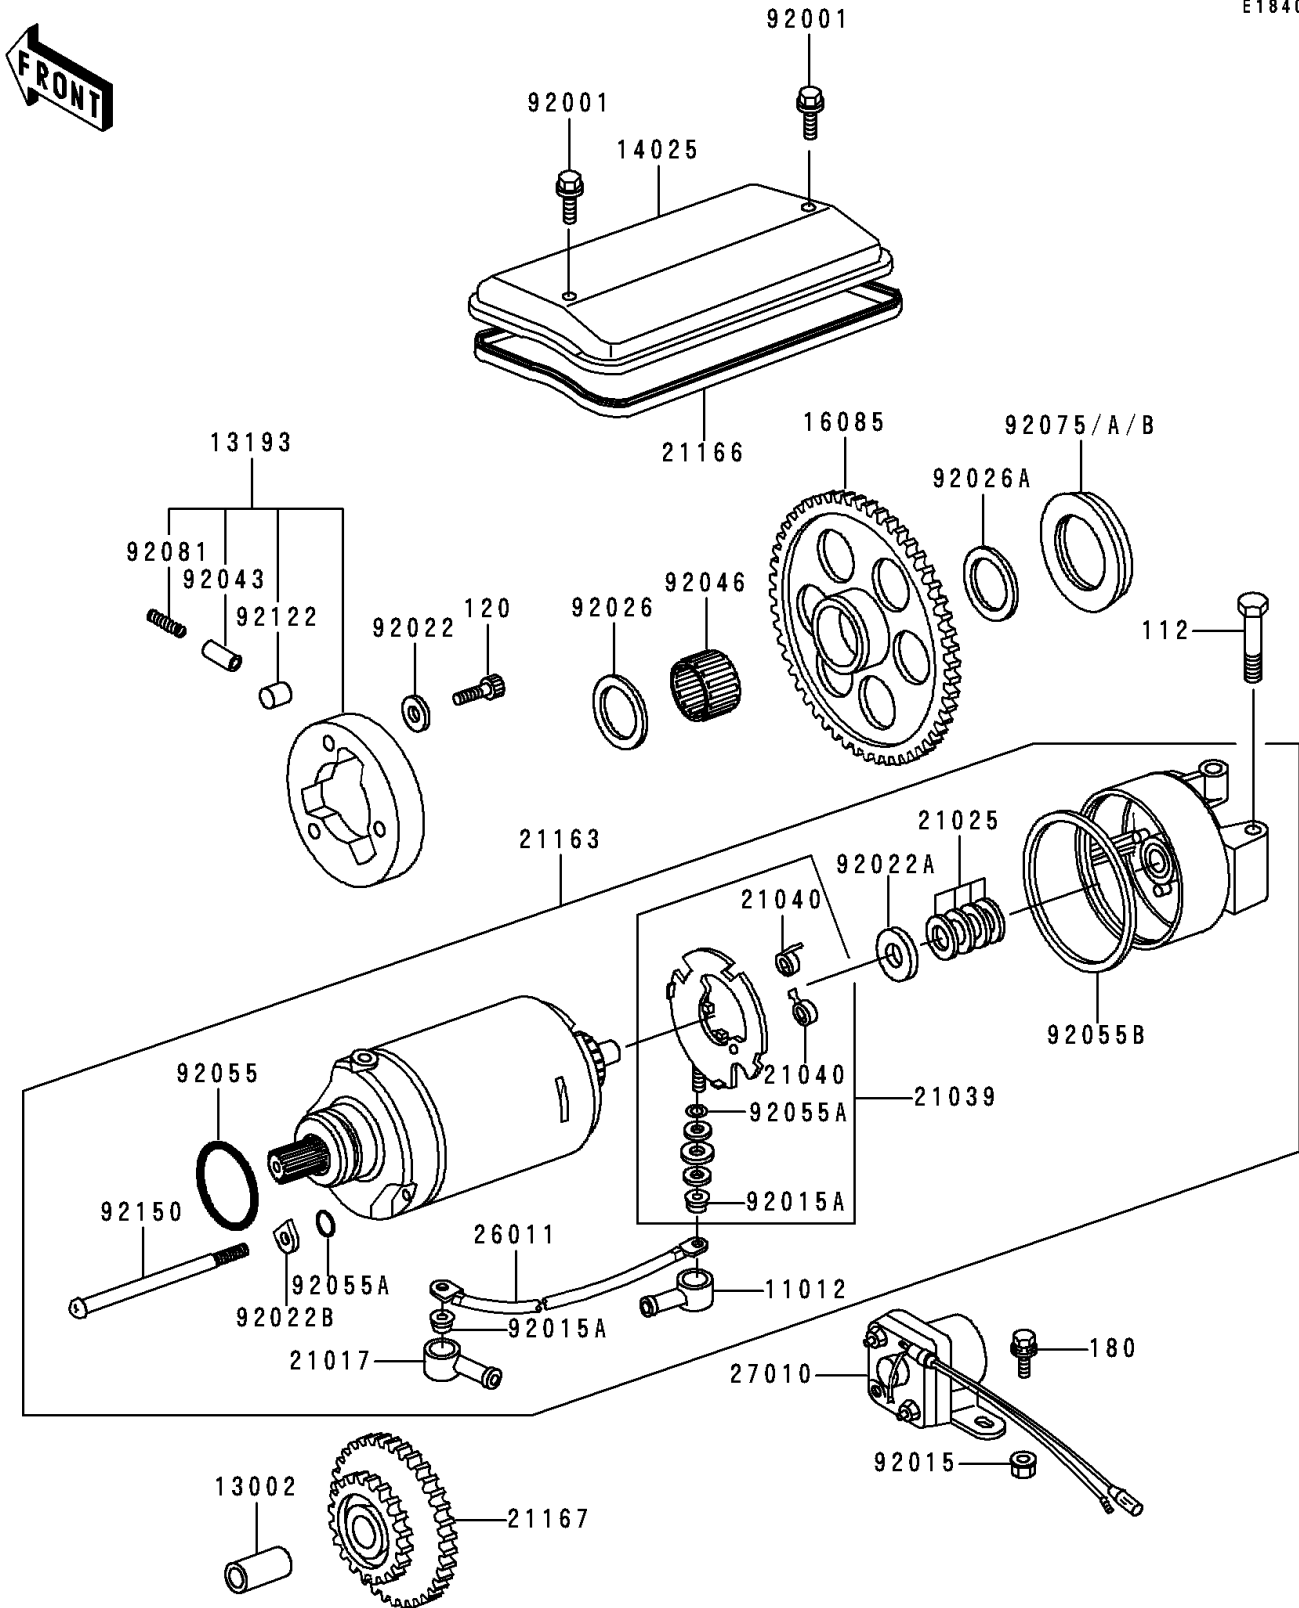

## 1996 Police 1000 PARTS DIAGRAM

Starter Motor

E1840

## 1996 Police 1000 PARTS LIST

Starter Motor

ITEM NAME	PART NUMBER	QUANTITY
BOLT-UPSET,6X55 (Ref # 112)	112B0655	1
BOLT-SOCKET (Ref # 120)	120P0816	1
BOLT-UPSET-WS,6X12 (Ref # 180)	180B0612	1
CAP,TERMINAL (Ref # 11012)	11012-1354	1
PIN (Ref # 13002)	13002-007	1
CLUTCH-ASSY-ONEWAY (Ref # 13193)	13193-1006	1
COVER,STARTER (Ref # 14025)	14025-1245	1
GEAR,STARTER CLUTCH (Ref # 16085)	16085-1012	1
GROMMET,STARTER TERMINAL (Ref # 21017)	21017-017	1
WASHER,9.1X18X0.2 (Ref # 21025)	21025-011	1
BRUSH,CARBON (Ref # 21039)	21039-1063	1
SPRING-BRUSH (Ref # 21040)	21040-1057	1
STARTER-ELECTRIC (Ref # 21163)	21163-1143	1
GASKET,STARTER COVER (Ref # 21166)	21166-001	1
GEAR-SPUR,STARTER MOTOR (Ref # 21167)	21167-002	1
WIRE-LEAD,STARTER MOTOR (Ref # 26011)	26011-1251	1
SWITCH,MAGNETIC (Ref # 27010)	27010-1047	1
BOLT,6X10 (Ref # 92001)	92001-1151	1
NUT,FLANGED,6MM (Ref # 92015)	92015-1193	1
NUT,STARTER MOTOR (Ref # 92015A)	92015-1476	1
WASHER,8.5X13.5X2 (Ref # 92022)	92022-1108	1
WASHER,9.1X18X0.8 (Ref # 92022A)	92022-1132	1
WASHER,LOCK,T=2.0 (Ref # 92022B)	92022-1458	1
SPACER,25X38X1.0 (Ref # 92026)	92026-1031	1
SPACER,25X34X2.0 (Ref # 92026A)	92026-1033	1
PIN (Ref # 92043)	92043-087	1
BEARING-NEEDLE,K253020S (Ref # 92046)	92046-1022	1
RING-O (Ref # 92055)	92055-1276	1
RING-O,4.5X2.0 (Ref # 92055A)	92055-1370	1

## 1996 Police 1000 PARTS LIST

Starter Motor

ITEM NAME	PART NUMBER	QUANTITY
RING-O,STARTER MOTOR (Ref # 92055B)	92055-1381	1
DAMPER,T=6.3 (Ref # 92075)	92075-1129	1
DAMPER,T=7.3 (Ref # 92075A)	92075-1130	1
DAMPER,T=8.3 (Ref # 92075B)	92075-1131	1
SPRING (Ref # 92081)	92081-110	1
ROLLER,15X14.4 (Ref # 92122)	92122-001	1
BOLT (Ref # 92150)	92150-1243	1