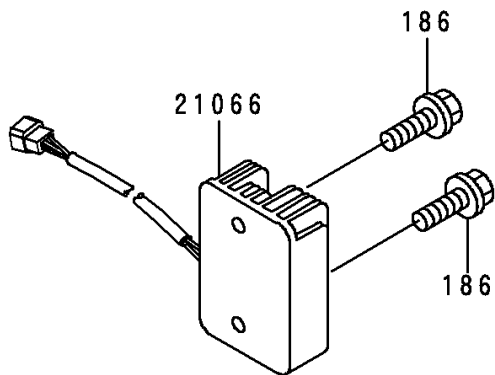

1996 Police 1000 PARTS DIAGRAM

Generator

E1810

1996 Police 1000 PARTS LIST

Generator

ITEM NAME	PART NUMBER	QUANTITY
BOLT-SOCKET,6X30 (Ref # 120)	120P0630	1
BOLT-UPSET-WP (Ref # 186)	186B0614	1
SCREW-PAN-WS-CROS (Ref # 223)	223B0512	1
STATOR (Ref # 21003)	21003-1327	1
ROTOR (Ref # 21007)	21007-1036	1
REGULATOR-VOLTAGE (Ref # 21066)	21066-1018	1
BOLT,FLANGED,12X40 (Ref # 92001)	92001-1146	1
CLAMP,HARNESS (Ref # 92037)	92037-1214	1