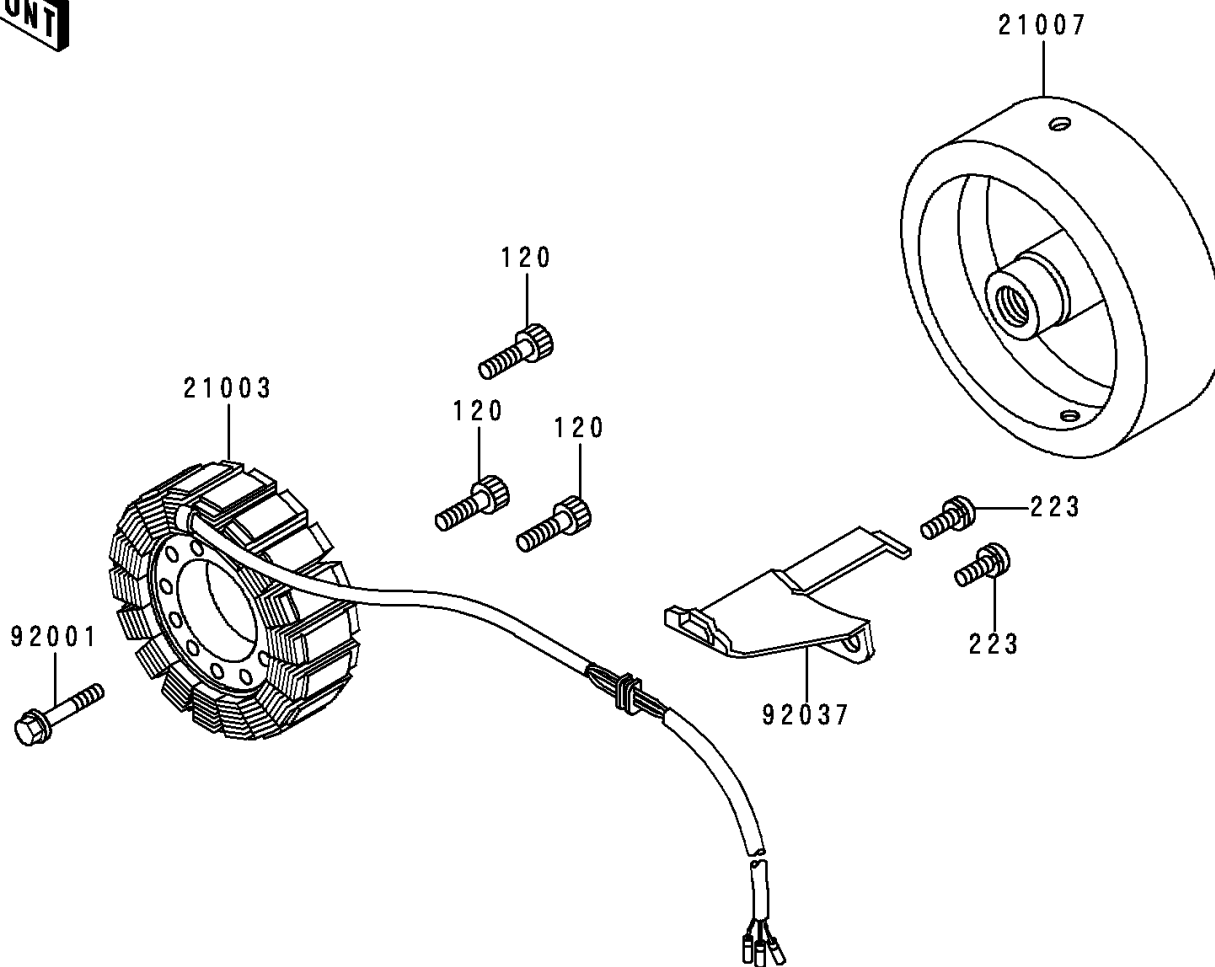

1996 Police 1000 PARTS DIAGRAM

Generator

E1810

1996 Police 1000 PARTS LIST

Generator

ITEM NAME	PART NUMBER	QUANTITY
BOLT-SOCKET,6X30 (Ref # 120)	120P0630	1
BOLT-UPSET-WP (Ref # 186)	186B0614	1
SCREW-PAN-WS-CROS (Ref # 223)	223B0512	1
STATOR (Ref # 21003)	21003-1327	1
ROTOR (Ref # 21007)	21007-1036	1
REGULATOR-VOLTAGE (Ref # 21066)	21066-1018	1
BOLT,FLANGED,12X40 (Ref # 92001)	92001-1146	1
CLAMP,HARNESS (Ref # 92037)	92037-1214	1