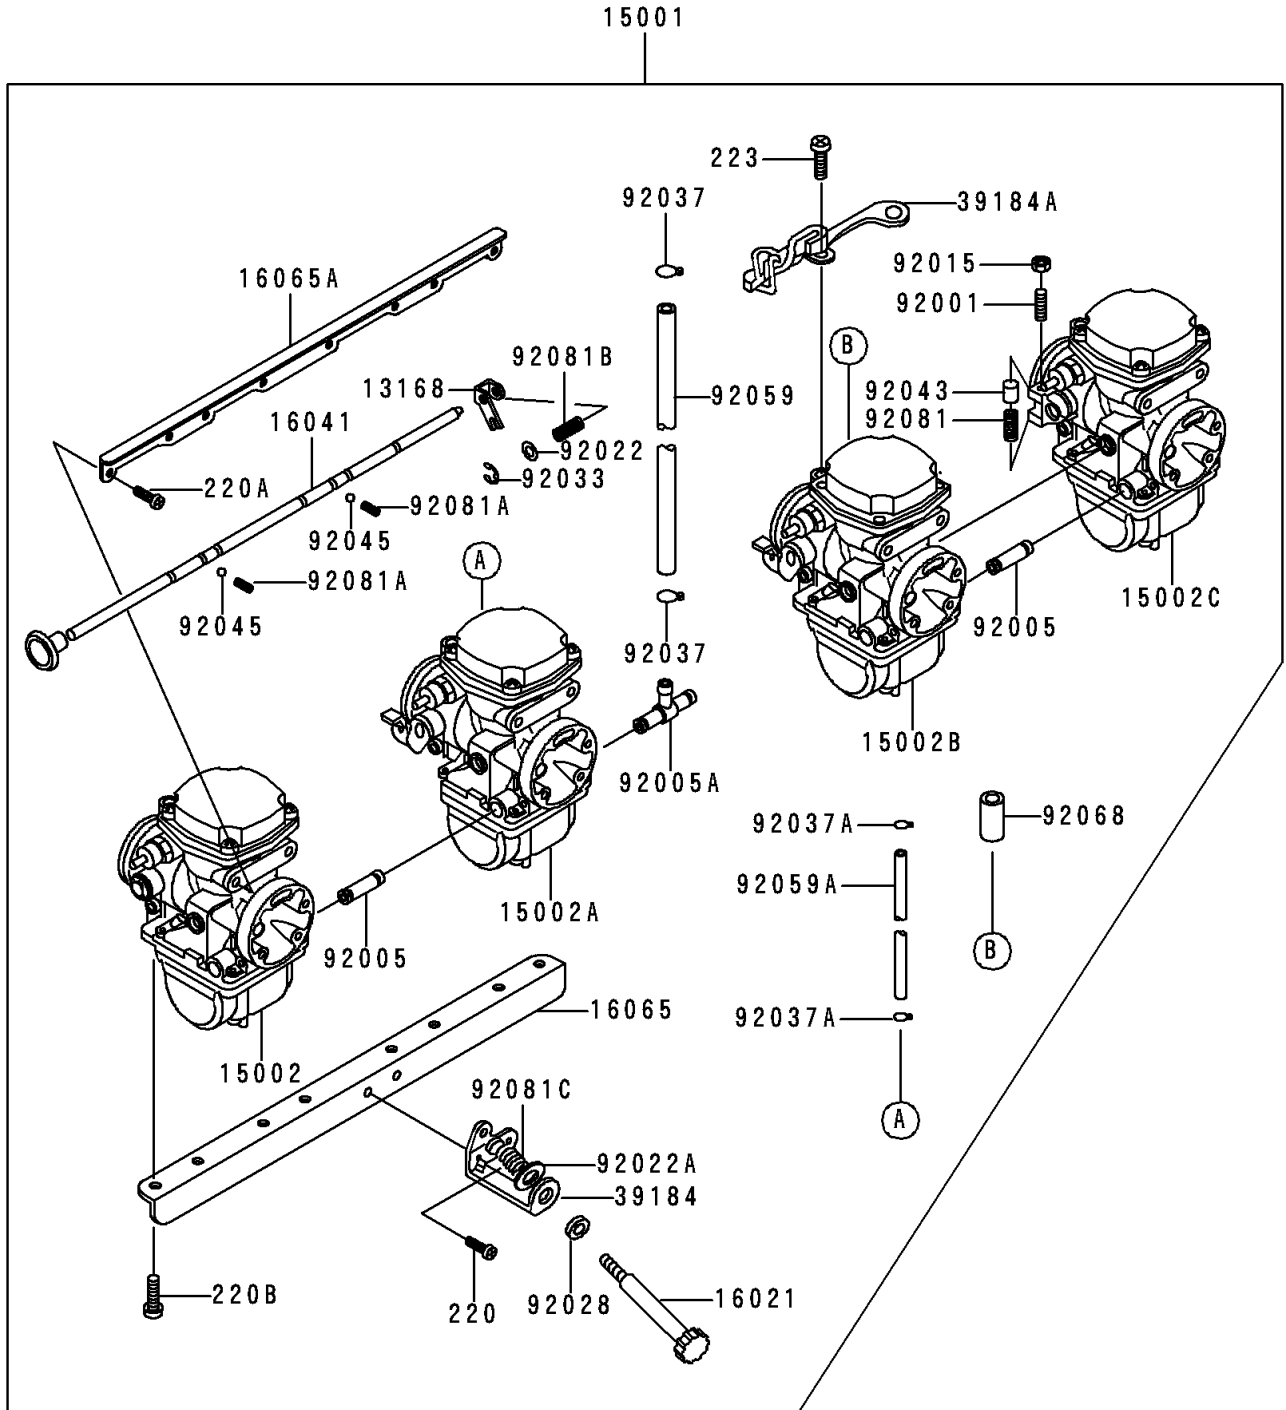

1996 Police 1000 PARTS DIAGRAM

Carburetor

E1611

1996 Police 1000 PARTS LIST

Carburetor

ITEM NAME	PART NUMBER	QUANTITY
SCREW-PAN-CROS,5X8 (Ref # 220)	220B0508	1
SCREW-PAN-CROS (Ref # 220A)	220B0510	1
SCREW-PAN-CROS,6X14 (Ref # 220B)	220B0614	1
SCREW-PAN-WS-CROS (Ref # 223)	223B0514	1
LEVER,CHOKE (Ref # 13168)	13168-1091	1
CARBURETOR-ASSY (Ref # 15001)	15001-1929	1
CARBURETOR,LH,OUTSIDE (Ref # 15002)	15002-1258	1
CARBURETOR,LH,INSIDE (Ref # 15002A)	15002-1259	1
CARBURETOR,RH,INSIDE (Ref # 15002B)	15002-1260	1
CARBURETOR,RH,OUTSIDE (Ref # 15002C)	15002-1261	1
SCREW-THROTTLE STOP (Ref # 16021)	16021-1103	1
SHAFT-CARBURETOR,CHOKE (Ref # 16041)	16041-1024	1
HOLDER-CARBURETOR,LWR (Ref # 16065)	16065-1043	1
HOLDER-CARBURETOR,UPP (Ref # 16065A)	16065-1044	1
BRACKET-ASSY,IDLING ADJUSTER (Ref # 39184)	39184-1007	1
BRACKET-ASSY,THROTTLE CABLE (Ref # 39184A)	39184-1013	1
BOLT,ADJUSTING (Ref # 92001)	92001-1447	1
FITTING,FUEL,I-TYPE (Ref # 92005)	92005-1035	1
FITTING,FUEL,T-TYPE (Ref # 92005A)	92005-1036	1
NUT,THROTTLE VALVE ADJUSTING (Ref # 92015)	92015-1119	1
WASHER,SPRING (Ref # 92022)	92022-1255	1
WASHER,THROTTLE STOP SCREW (Ref # 92022A)	92022-1491	1
BUSHING,IDLING ADJUSTER (Ref # 92028)	92028-1266	1
RING-SNAP,E-TYPE (Ref # 92033)	92033-1066	1
CLAMP,TUBE (Ref # 92037)	92037-1184	1
CLAMP,BREATHER TUBE (Ref # 92037A)	92037-174	1
PIN,THROTTLE VALVE ADJUST (Ref # 92043)	92043-1079	1
BALL-STEEL,1/8" (Ref # 92045)	92045-1044	1
TUBE,7.5X12.5X250 (Ref # 92059)	92059-1187	1

1996 Police 1000 PARTS LIST

Carburetor

ITEM NAME	PART NUMBER	QUANTITY
TUBE,5X9X150 (Ref # 92059A)	92059-1188	1
PLUG,12X25 (Ref # 92068)	92068-006	1
SPRING,THROTTLE VALVE ADJUST (Ref # 92081)	92081-1259	1
SPRING,SHAFT STOP (Ref # 92081A)	92081-1260	1
SPRING,CHOKE SHAFT (Ref # 92081B)	92081-1364	1
SPRING,THROTTLE STOP SCREW (Ref # 92081C)	92081-1377	1