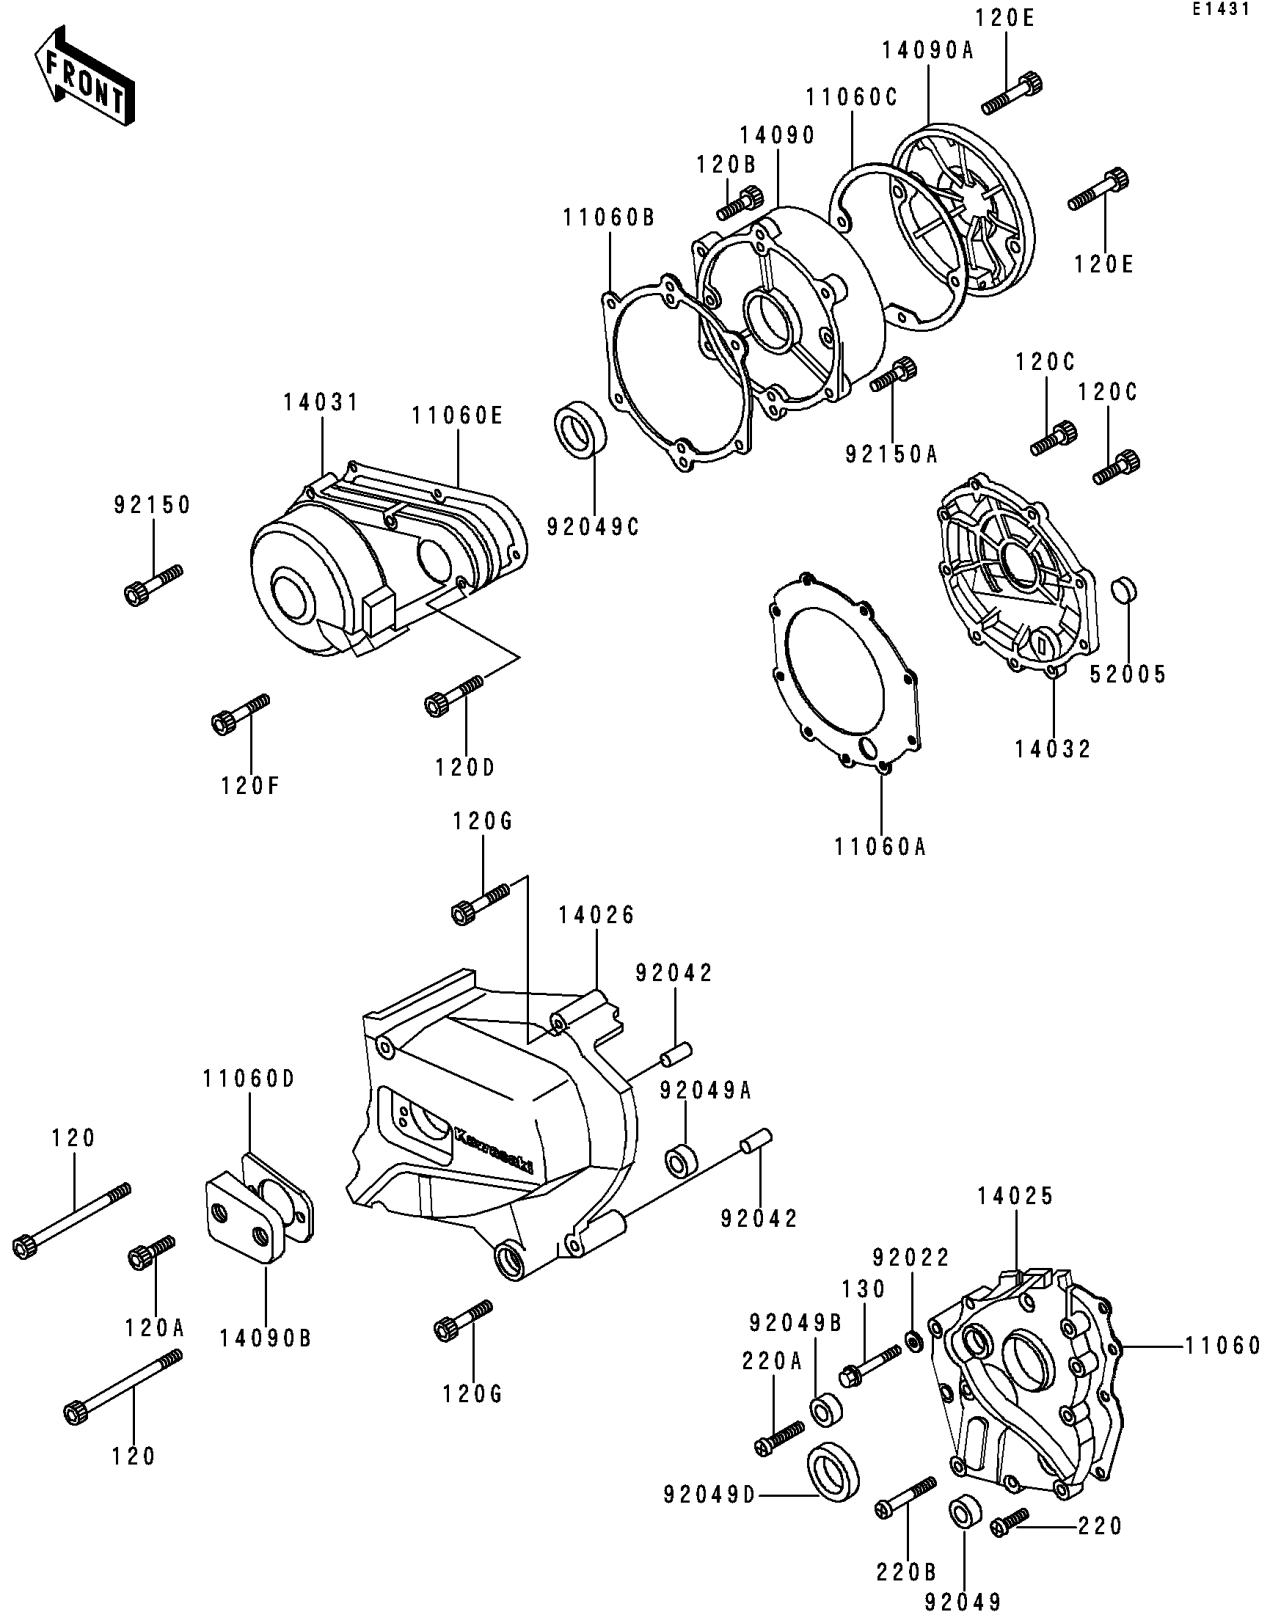

1996 Police 1000 PARTS DIAGRAM

Engine Cover(s)

E1431

1996 Police 1000 PARTS LIST

Engine Cover(s)

ITEM NAME	PART NUMBER	QUANTITY
BOLT-SOCKET (Ref # 120)	120Z06125	1
BOLT-SOCKET (Ref # 120A)	120Z0614	1
BOLT-SOCKET (Ref # 120B)	120Z0622	1
BOLT-SOCKET (Ref # 120C)	120Z0625	1
BOLT-SOCKET (Ref # 120D)	120Z0630	1
BOLT-SOCKET (Ref # 120E)	120Z0635	1
BOLT-SOCKET (Ref # 120F)	120Z0640	1
BOLT-SOCKET (Ref # 120G)	120Z0670	1
BOLT-FLANGED,6X55 (Ref # 130)	130G0655	1
SCREW-PAN-CROS,6X20,WHITE (Ref # 220)	220B0620	1
SCREW-PAN-CROS,6X28 (Ref # 220A)	220B0628	1
SCREW-PAN-CROS,6X40 (Ref # 220B)	220B0640	1
GASKET,TRANSMISSION COVER (Ref # 11060)	11060-1069	1
GASKET,CLUTCH COVER (Ref # 11060A)	11060-1070	1
GASKET,RH ENGINE COVER (Ref # 11060B)	11060-1071	1
GASKET,PULSING COIL COVER (Ref # 11060C)	11060-1072	1
GASKET,CLUTCH ADJUSTING COVER (Ref # 11060D)	11060-1073	1
GASKET,GENERATOR COVER (Ref # 11060E)	11060-1075	1
COVER,TRANSMISSION (Ref # 14025)	14025-1240	1
COVER-CHAIN (Ref # 14026)	14026-1202	1
COVER-GENERATOR (Ref # 14031)	14031-1292	1
COVER-CLUTCH (Ref # 14032)	14032-1375	1
COVER,ENGINE COVER (Ref # 14090)	14090-1420	1
COVER,PULSING COIL (Ref # 14090A)	14090-1421	1
COVER,CLUTCH RELEASE (Ref # 14090B)	14090-1422	1
GAUGE,OIL LEVEL (Ref # 52005)	52005-1009	1
WASHER,6.1X12X1 (Ref # 92022)	92022-077	1
PIN,DOWEL,6.3X8X14 (Ref # 92042)	92042-007	1
SEAL-OIL,SB12205 (Ref # 92049)	92049-004	1

1996 Police 1000 PARTS LIST

Engine Cover(s)

ITEM NAME	PART NUMBER	QUANTITY
SEAL-OIL,CLUTCH RELEASE (Ref # 92049A)	92049-1003	1
SEAL-OIL,SD-8187 (Ref # 92049B)	92049-1017	1
SEAL-OIL,SC32487 (Ref # 92049C)	92049-1033	1
SEAL-OIL,AE2343F0 (Ref # 92049D)	92049-1070	1
BOLT,SOCKET,6X40 (Ref # 92150)	92150-1653	1
BOLT,SOCKET,6X22 (Ref # 92150A)	92150-1654	1