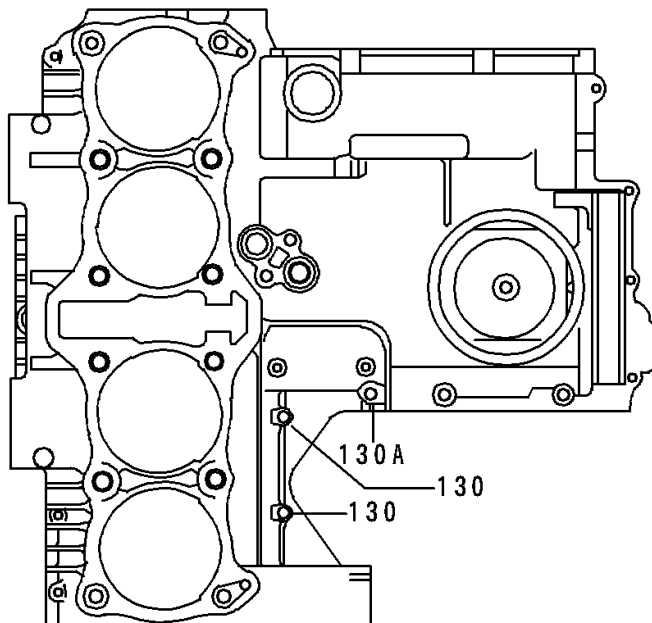

1996 Police 1000 PARTS DIAGRAM

Crankcase Bolt Pattern

E1412

1996 Police 1000 PARTS LIST

Crankcase Bolt Pattern

ITEM NAME	PART NUMBER	QUANTITY
BOLT-FLANGED (Ref # 130)	130Y0640	1
BOLT-FLANGED (Ref # 130A)	130Y0650	1
BOLT-FLANGED (Ref # 130B)	130Y0695	1