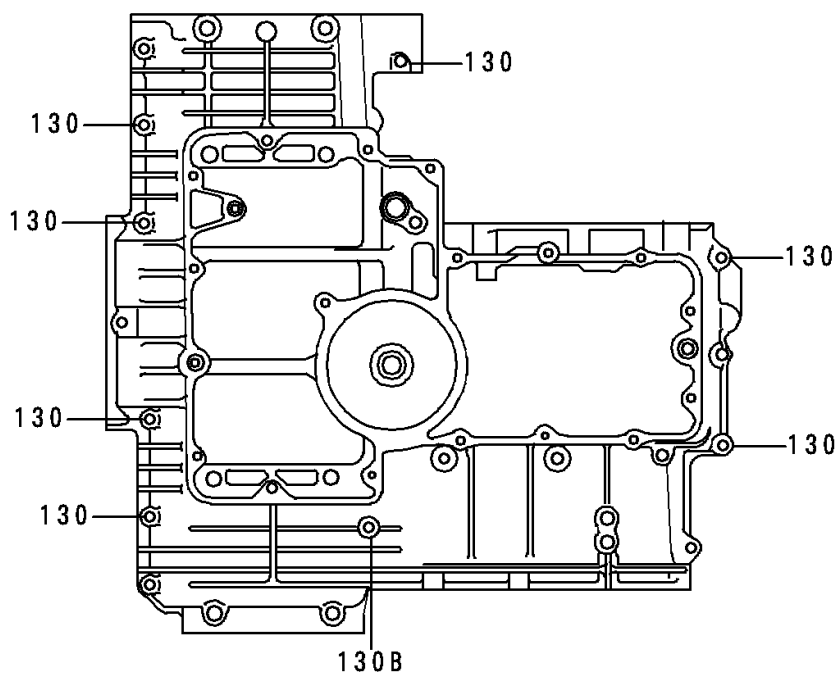

1996 Police 1000 PARTS DIAGRAM

Crankcase Bolt Pattern

E1412

1996 Police 1000 PARTS LIST

Crankcase Bolt Pattern

ITEM NAME	PART NUMBER	QUANTITY
BOLT-FLANGED (Ref # 130)	130Y0640	1
BOLT-FLANGED (Ref # 130A)	130Y0650	1
BOLT-FLANGED (Ref # 130B)	130Y0695	1